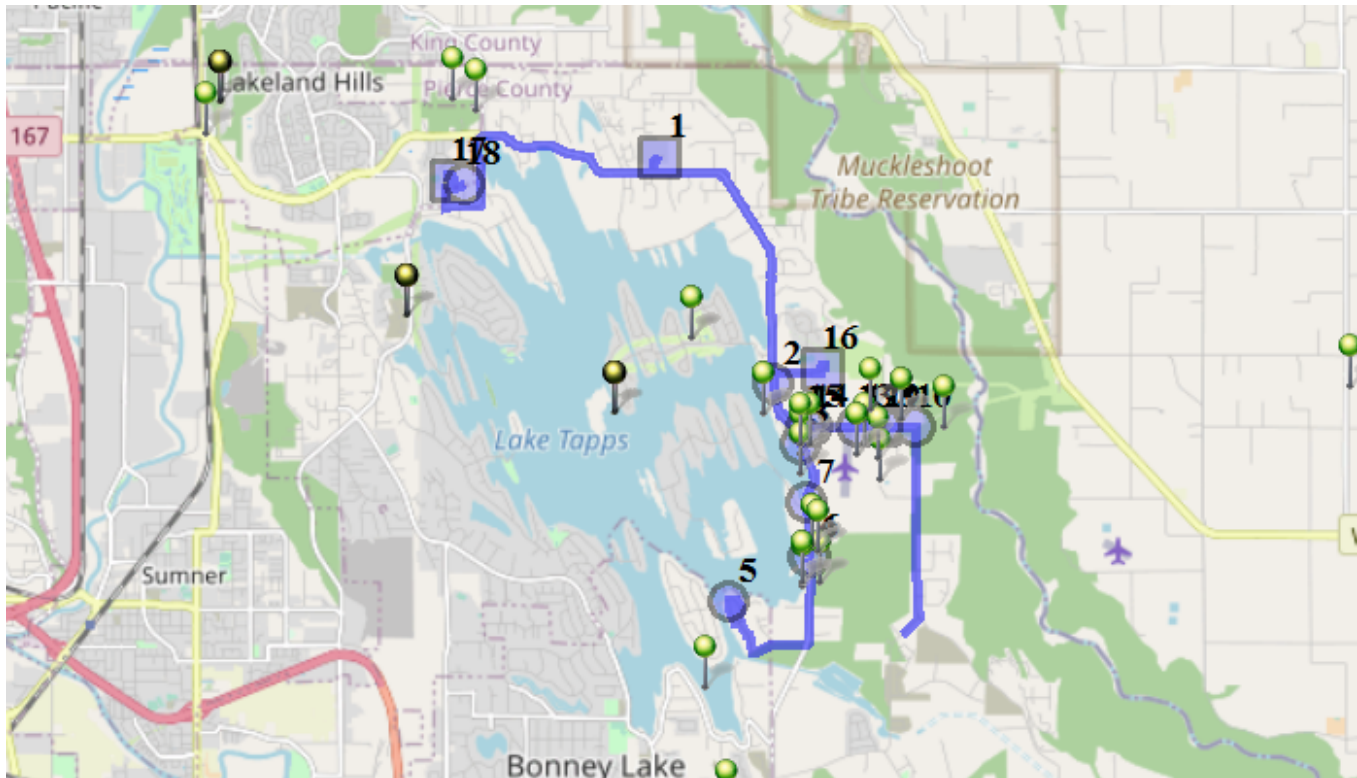

Run - 07 AM ELE

1/25/2021 - 7/1/2022

Driver: Young, Steve W.

Vehicle: D07

Mon, Tue, Wed, Thu, Fri

Time: 54 min

Distance: 17.67 mi

Students: 40 / 43

Description: Outback, red barn area

Sign On:

Sign Off: 9:00 AM

Map

#1 - 7:51 AM - Depart / NTMS / NTMS 20029 12TH St East

#2 - 7:55 AM - Stop / 3512 214TH AVE E

#3 - 7:57 AM - Stop / 4208 218th Ave East

1 Pickup

#4 - 7:59 AM - Stop / 5418 218th Ave East

3 Pickup

#5 - 8:02 AM - Stop / 6001 205th Ave East

1 Pickup

#6 - 8:05 AM - Stop / 5525 218TH Ave East

2 Pickup

#7 - 8:07 AM - Tapps Meadows / 218th Ave East & 49th St Ct E

4 Pickup

#8 - 8:10 AM - Stop / 22674 40th St East

#9 - 8:10 AM - Twin Cedars / 22702 40th St East

1 Pickup

- #10 - 8:19 AM - Stop / 40th St East & 230th Ave East
1 Pickup
- #11 - 8:19 AM - Red Barn / 40th St East & 226th Ave East
4 Pickup
- #12 - 8:20 AM - Stop / 224th Ave East & 40th St East
1 Pickup
- #13 - 8:20 AM - Stop / 22301 40TH ST E
2 Pickup
- #14 - 8:21 AM - Stop / 40th St East & Hotsko Road East
1 Pickup
- #15 - 8:21 AM - Stop / 21829 40th St East
3 Pickup
- #16 - 8:23 AM - DHES / 21727 34th St East
16 Pickup
14 Dropoff
- #17 - 8:40 AM - LTES / 1320 178th Ave E
29 Dropoff
- #18 - 8:45 AM - Return to Base / 1320 178TH Ave East