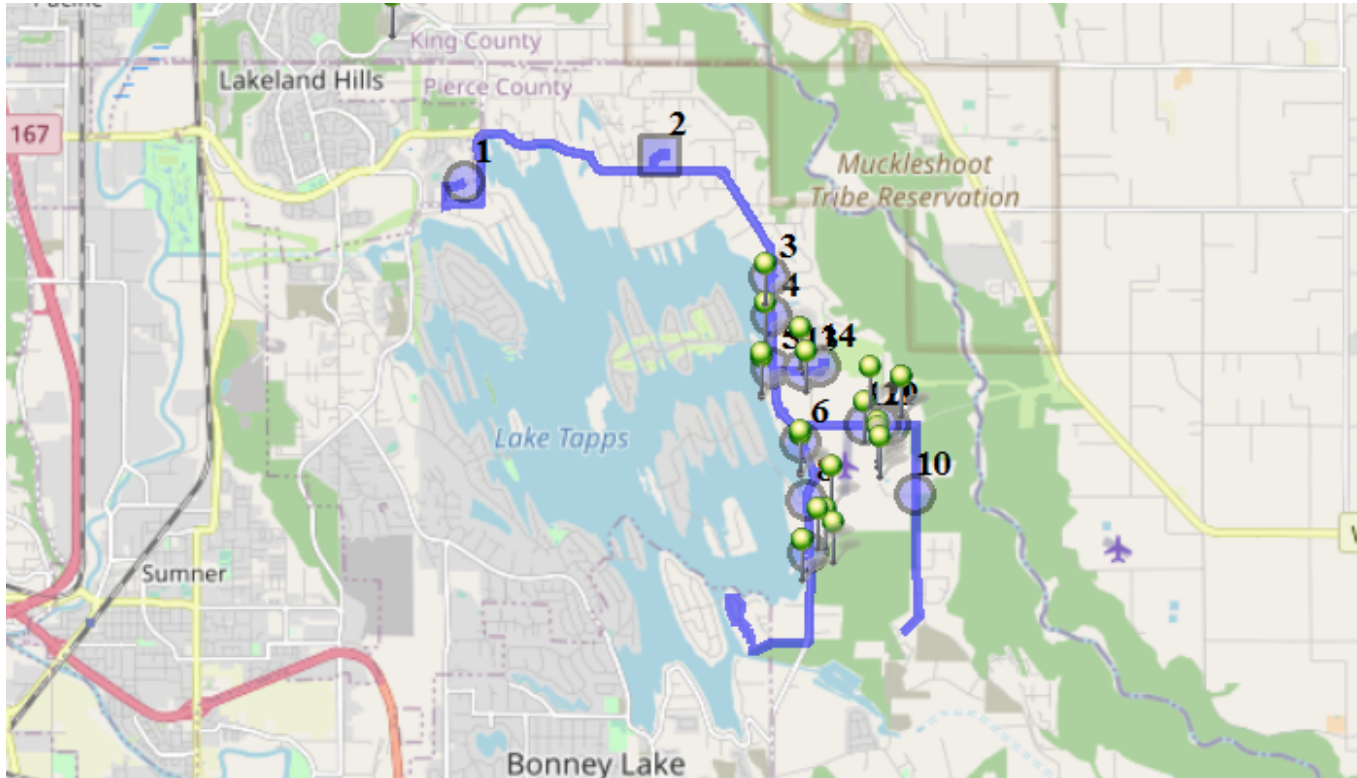

## Map

**#1 - 2:00 PM - Depart/ TRANSPORTATION / 1320 178TH Ave East**

**#2 - 2:20 PM - Depart NTMS / NTMS 20029 12TH St East**

24 Pickup

**#3 - 2:25 PM - Stop / 214th Ave E & 23rd Stct East**

1 Dropoff

**#4 - 2:25 PM - Stop / 214th Ave East -- 2804**

1 Dropoff

**#5 - 2:26 PM - Stop / 214th Ave E -- 3304 3314 (between)**

2 Dropoff

**#6 - 2:28 PM - Stop / 218th Ave East -- 4208**

2 Dropoff

**#7 - 2:30 PM - Stop / 218th Ave East -- 5410**

2 Dropoff

**#8 - 2:41 PM - Stop / TAPPS MEADOWS 218th Ave East & 49th St E**

4 Dropoff

**#9 - 2:44 PM - Stop / TWIN CEDARS 40th St East & 227th ST E**

3 Dropoff

**#10 - 2:46 PM - Stop / 230th Ave East & 48th Ave E**

**#11 - 2:54 PM - Stop / RED BARN 40th St East & 226th Ave East**

3 Dropoff

**#12 - 2:54 PM - Stop / 224th Ave East & 40th St East**

2 Dropoff

**#13 - 2:58 PM - Stop / 34th St East -- 21618**

1 Dropoff

**#14 - 3:00 PM - DHES - Drop off transfer kids / 22259 34th St East**