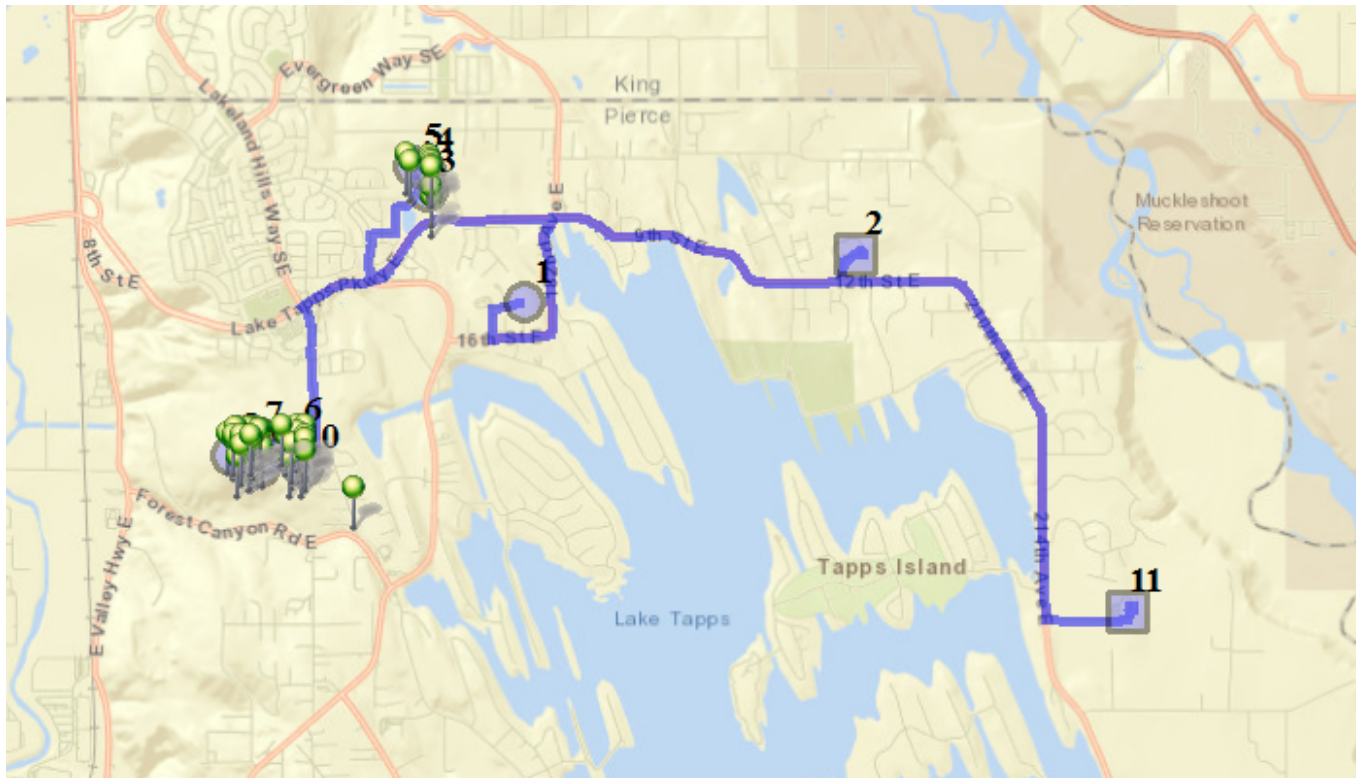

Run - 01 PM NTMS

9/3/2020 - 7/1/2022

Driver: McLean, Cari Christine

Vehicle: D01

Mon, Tue, Wed, Thu

Time: 1 hr 0 min

Distance: 13.31 mi

Students: 61 / 63

Description: Tacoma Pt./Portofino

Sign On: 1:45 PM

Sign Off:

Map

#1 - 2:00 PM - Depart Base / 1320 178TH Ave East

#2 - 2:20 PM - Depart NTMS / NTMS 20029 12TH St East

61 Pickup

#3 - 2:31 PM - Stop / Portifino-Annette Ave Southeast & 63rd St Southeast

3 Dropoff

#4 - 2:32 PM - Stop / 6204 Annette Ave Southeast

5 Dropoff

#5 - 2:33 PM - Stop / Portofino-62ND St Southeast & WESLEY Place Southeast

2 Dropoff

#6 - 2:39 PM - Stop / 2203 164th Ave East

14 Dropoff

#7 - 2:41 PM - Stop / 16213 22nd St East

18 Dropoff

#8 - 2:43 PM - Stop / 160th Ave East & 23rd St East

10 Dropoff

#9 - 2:44 PM - Stop / 24th St East & 162nd Ave East

4 Dropoff

#10 - 2:46 PM - Stop / 16512 24th St East