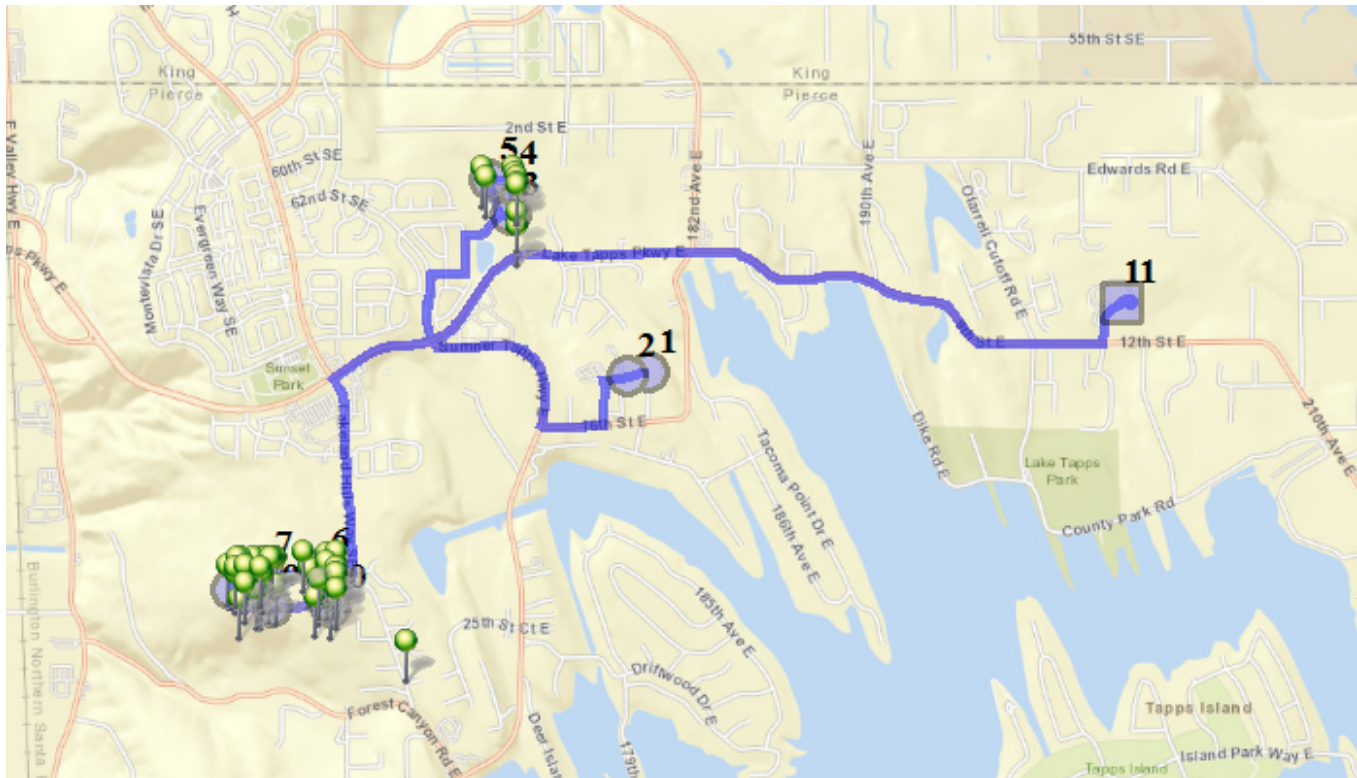

Run - 01 AM NTMS

9/3/2020 - 7/1/2022

Driver: McLean, Cari Christine

Vehicle: D01

Mon, Tue, Wed, Thu, Fri

Time: 41 min

Distance: 7.3 mi

Students: 75 / 61

Description: Estates/Portofino

Sign On: 6:45 AM

Sign Off:

Map

#1 - 7:00 AM - Stage Bus / 1320 178TH Ave East

#2 - 7:12 AM - Depart Base / 17815 14th Stct East

#3 - 7:17 AM - Stop / Portifino-Annette Ave Southeast & 63rd St Southeast

3 Pickup

#4 - 7:17 AM - Stop / 6204 Annette Ave Southeast

5 Pickup

#5 - 7:18 AM - Stop / Portofino-62ND St Southeast & WESLEY Place Southeast

2 Pickup

#6 - 7:24 AM - Stop / 2203 164th Avcet East

20 Pickup

#7 - 7:26 AM - Stop / 16219 22nd St East

21 Pickup

#8 - 7:28 AM - Stop / 160th Avcet East & 23rd St East

12 Pickup

#9 - 7:30 AM - Stop / 162nd Avenue Ct E & 24th St E

3 Pickup

#10 - 7:31 AM - Stop / 16506 24TH St East

9 Pickup

#11 - 7:41 AM - NTMS / NTMS 20029 12TH St East