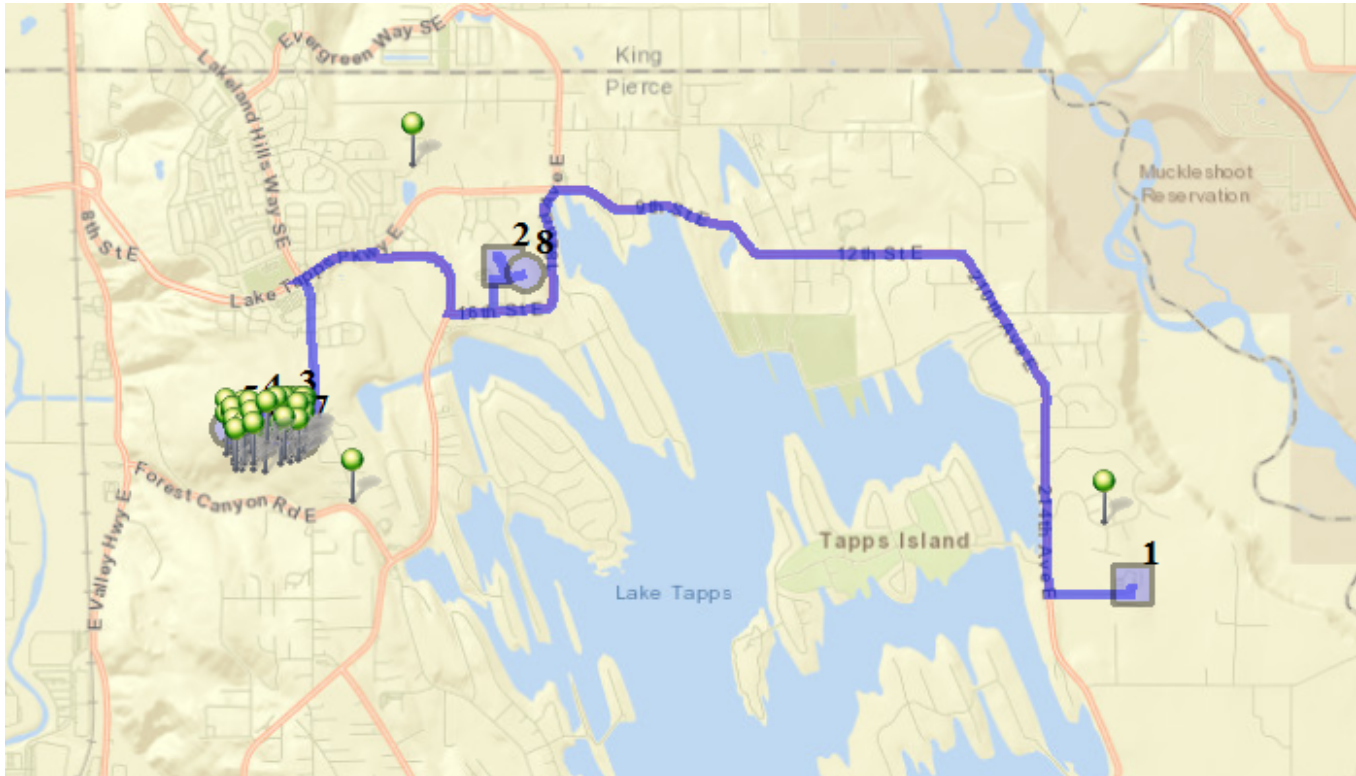

Run - 01 PM ELE

9/3/2020 - 7/1/2022

Driver: McLean, Cari Christine

Vehicle: D01

Mon, Tue, Wed, Thu

Time: 40 min

Distance: 9.2 mi

Students: 62 / 60

Description: Lower Estates/Portofino

Sign On:

Sign Off: 4:00 PM

Map

#1 - 3:05 PM - Depart DHES / 21727 34th St E

30 Pickup

#2 - 3:20 PM - Depart LTES / 1320 178th Ave E

32 Pickup

#3 - 3:29 PM - Stop / 22nd St East & 164th Avect East

17 Dropoff

#4 - 3:30 PM - Stop / 16219 22nd St East

7 Dropoff

#5 - 3:32 PM - Stop / 160th Avect East & 23rd St East

19 Dropoff

#6 - 3:33 PM - Stop / 24th St East & 162nd Avect East

8 Dropoff

#7 - 3:34 PM - Stop / 24th St East & 165th Avect East

9 Dropoff

#8 - 3:45 PM - Return to Base / 1320 178TH Ave East