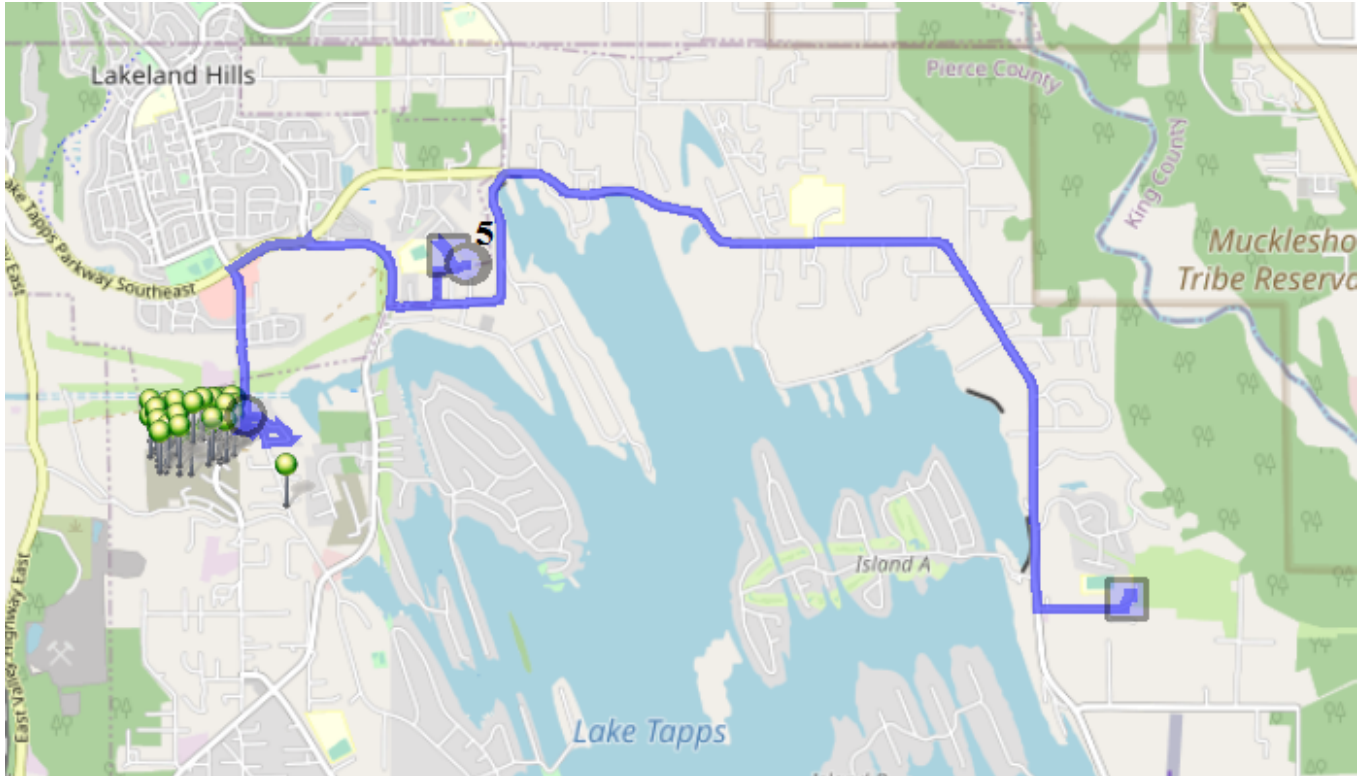

# Run - 01 PM ELE Snow

9/3/2020 - 7/1/2022

Driver: McLean, Cari Christine

Vehicle: D01

Sat

Time: 1 hr 4 min

Distance: 13.5 mi

Students: 60 / 60

Description: Lower Estates/Portofino

## Map

**#1 - 12:45 PM - Depart Base / 1320 178TH Ave East**

**#2 - 1:05 PM - Depart DHES / 21727 34th St E**

29 Pickup

**#3 - 1:20 PM - Depart LTES / 1320 178th Ave E**

31 Pickup

**#4 - 1:36 PM - Stop / 16525 22nd St East**

60 Dropoff

**#5 - 1:48 PM - Return to Base / 1320 178TH Ave East**