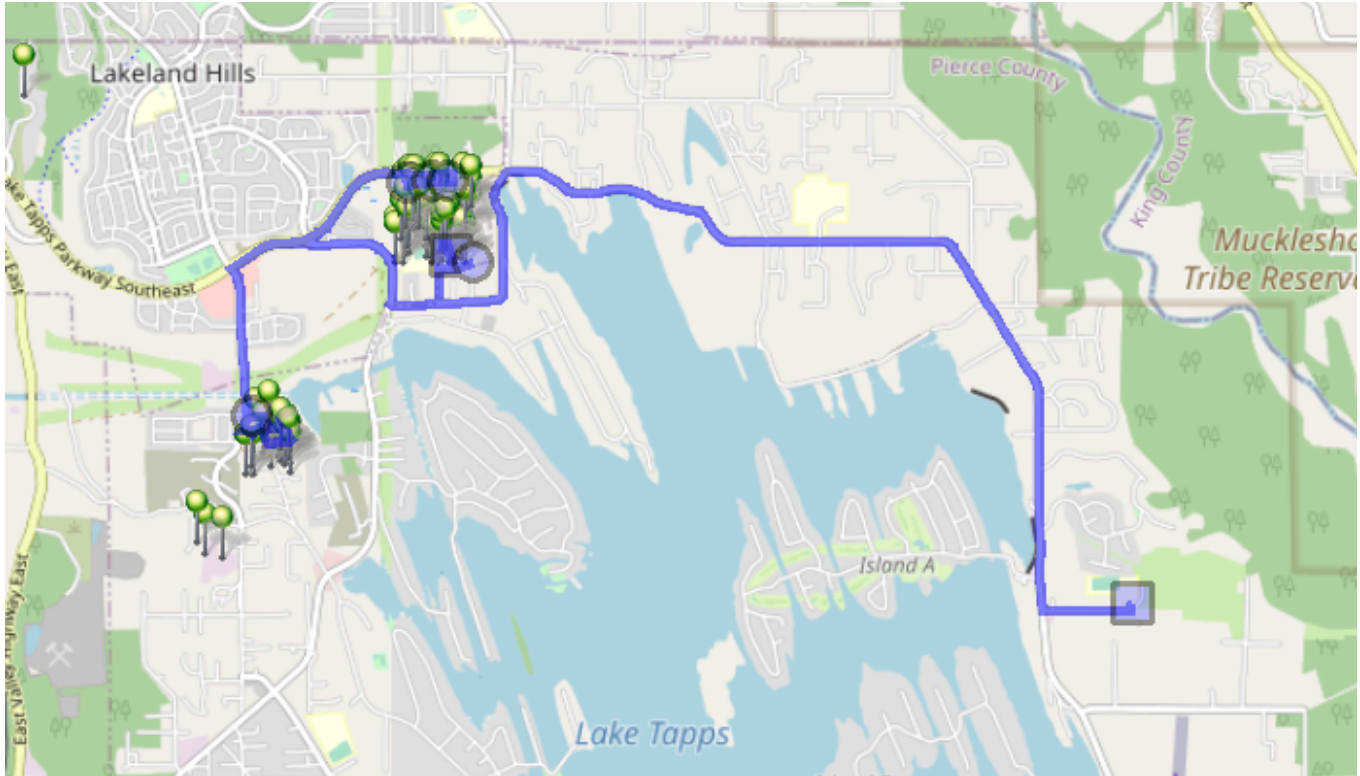

# Run - 11 PM ELE Snow

9/9/2020 - 7/1/2022

Driver: Lanfeur, Deborah Eileen

Vehicle: D11

Sat

Time: 55 min

Distance: 10.2 mi

Students: 100 / 101

Description: Up Forest Canyon/North Tapps Estates

## Map

**#1 - 3:05 PM - Depart DHES / 22271 34th St East**

48 Pickup

**#2 - 3:20 PM - Depart LTES / LTES 1320 178th Ave E**

52 Pickup

**#3 - 3:28 PM - Stop / 6413 Charlotte Ave Southeast**

19 Dropoff

**#4 - 3:29 PM - Stop / 65th St Southeast & Elaine Ave Southeast**

42 Dropoff

**#5 - 3:32 PM - Stop / 2821 65th St Southeast**

8 Dropoff

**#6 - 3:37 PM - Stop / 2122 170th Ave East**

32 Dropoff

**#7 - 4:00 PM - Return to Base / 1320 178TH Ave East**