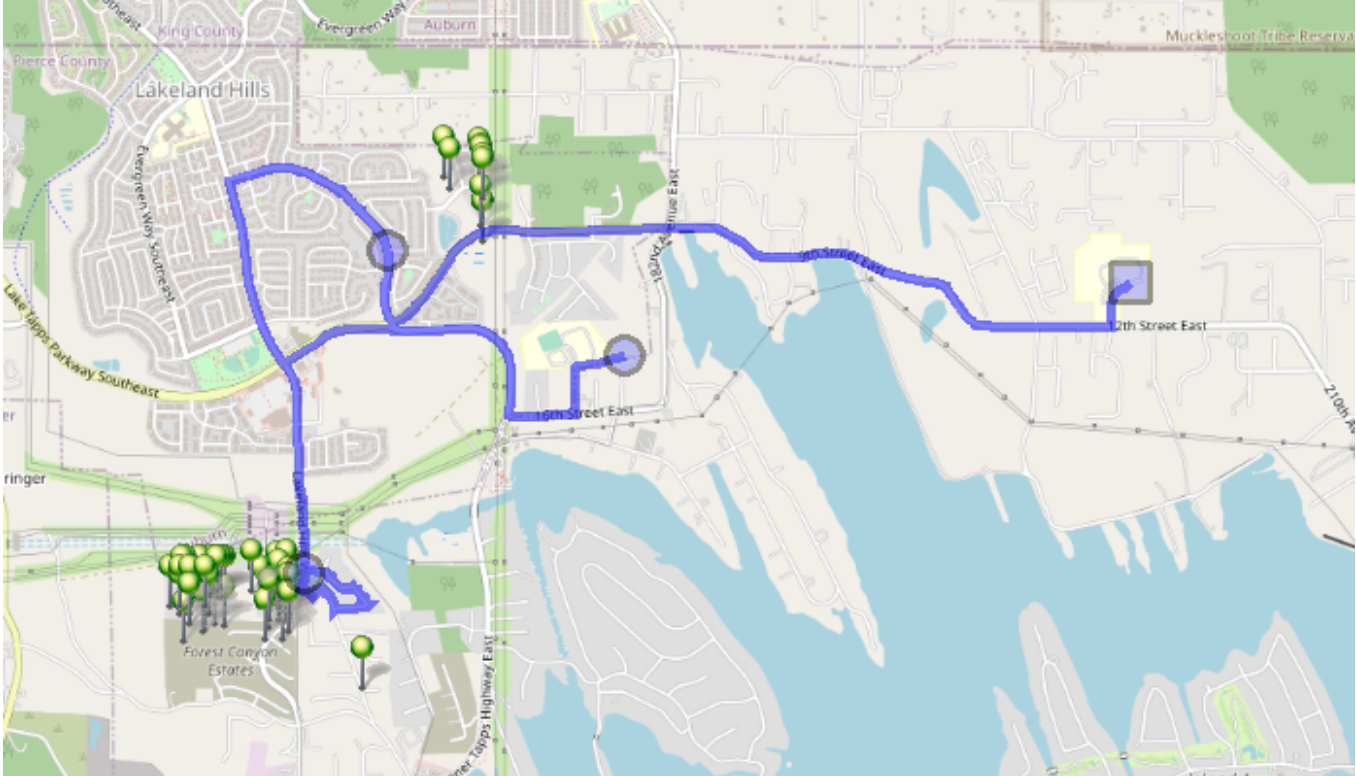

Run - 01 PM NTMS Snow

9/3/2020 - 7/1/2022

Driver: McLean, Cari Christine

Vehicle: D01

Sat

Time: 34 min

Distance: 6.42 mi

Students: 61 / 61

Description: Tacoma Pt./Portofino

Map

#1 - 2:20 PM - Depart NTMS / NTMS 20029 12TH St East

61 Pickup

#2 - 2:33 PM - Stop / Thomas Ave Southeast & 65th St Southeast

10 Dropoff

#3 - 2:40 PM - Stop / 2205 Lakeland Hills Way

51 Dropoff

#4 - 2:54 PM - Return to Base / 1320 178TH Ave East