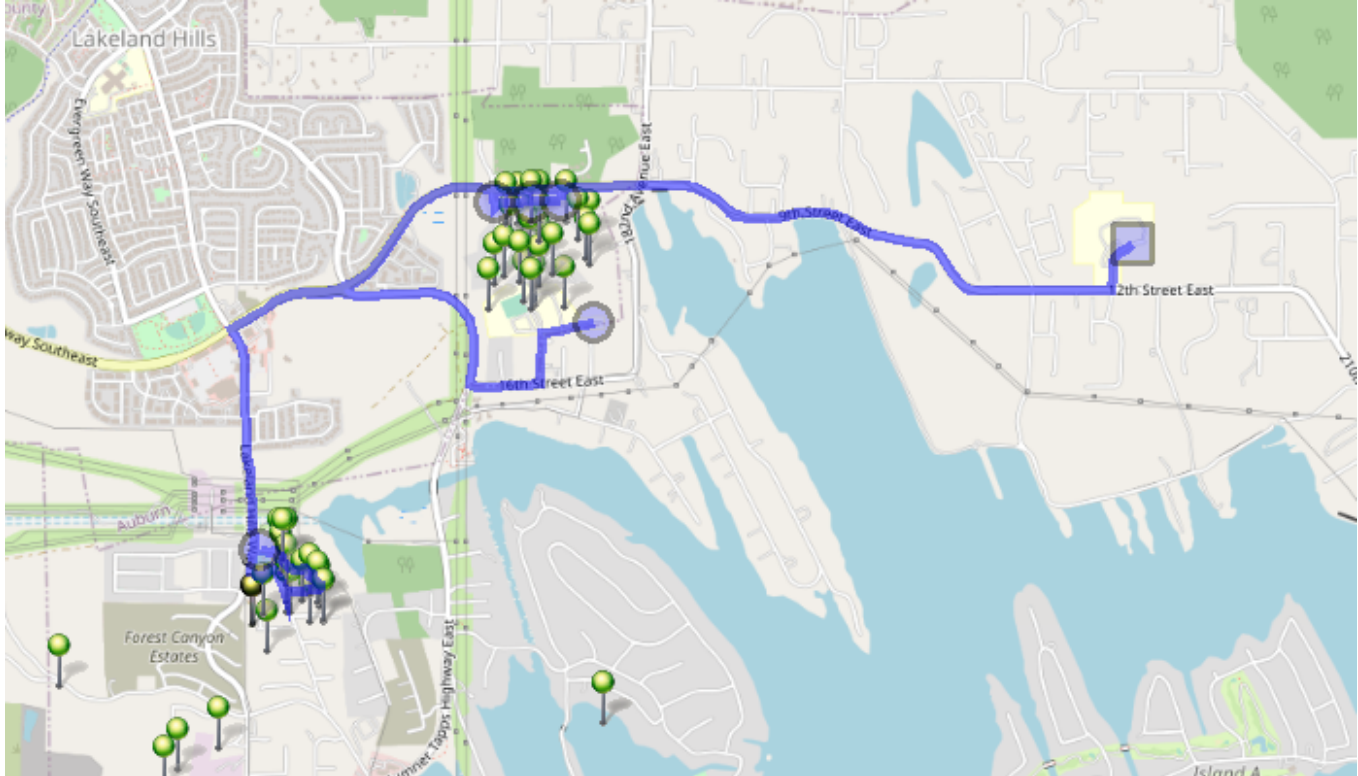

Run - 11 PM NTMS Snow

9/9/2020 - 7/1/2022

Driver: Lanfear, Deborah Eileen

Vehicle: D11

Sat

Time: 24 min

Distance: 5.91 mi

Students: 52 / 52

Description: Up Forest Canyon/North Tapps Estates

Map

#1 - 2:20 PM - Depart NTMS / 20029 12TH St East

52 Pickup

#2 - 2:27 PM - Stop / Charlotte Ave Se. & 65th st. E.

8 Dropoff

#3 - 2:28 PM - Stop / Elaine Ave SE. &65th st e.

15 Dropoff

#4 - 2:29 PM - Stop / Franklin Ave SE & 65th St SE

5 Dropoff

#5 - 2:34 PM - Stop / 2122 170th Ave East

24 Dropoff

#6 - 2:44 PM - Return To Base / 1320 178TH Ave East