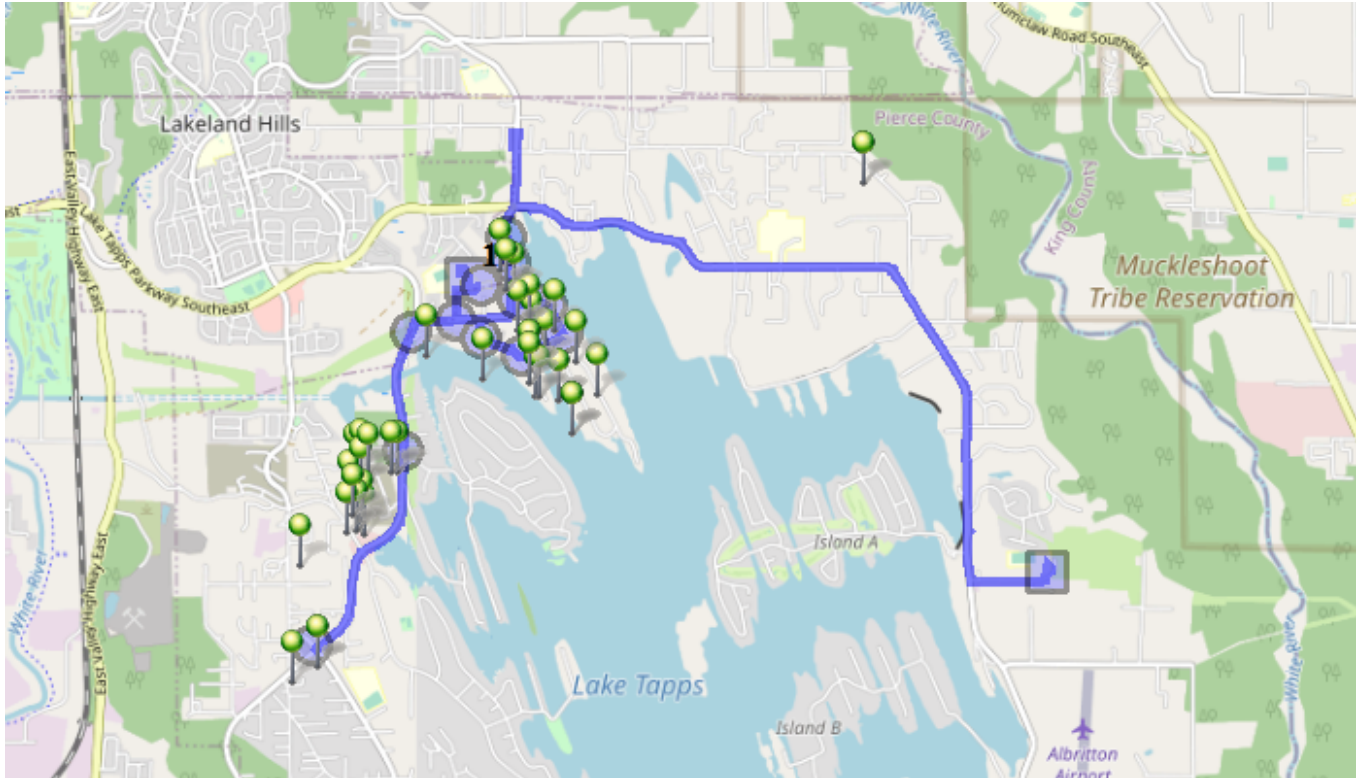

Run - 23 PM ELE Snow

9/9/2020 - 7/1/2022

Driver: LeBleu, Kerry

Vehicle: D23

Sat

Time: 50 min

Distance: 16.3 mi

Students: 53 / 53

Description: Grandview/Creator Luth. church/Orion Rdg./Deer Isl...

Map

#1 - 2:52 PM - Depart Base / 1320 178TH Ave East

#2 - 3:05 PM - Depart DHES / 21727 34th St E

21 Pickup

#3 - 3:15 PM - Stop / 182ND Ave East & 10TH Stct East

1 Dropoff

#4 - 3:15 PM - Stop / 1203 182nd Ave East

1 Dropoff

#5 - 3:20 PM - Depart LTES / 1320 178th Ave E

32 Pickup

#6 - 3:26 PM - Grandview Ridge / 2415 173rd Avcct East

17 Dropoff

#7 - 3:29 PM - Creator Lutheran Turnaround / 16702 South Tapps Drive East

6 Dropoff

#8 - 3:30 PM - Fairweather Cove / 17503 16th Stct East

1 Dropoff

#9 - 3:30 PM - Stop / 16th St East & 178th Ave East