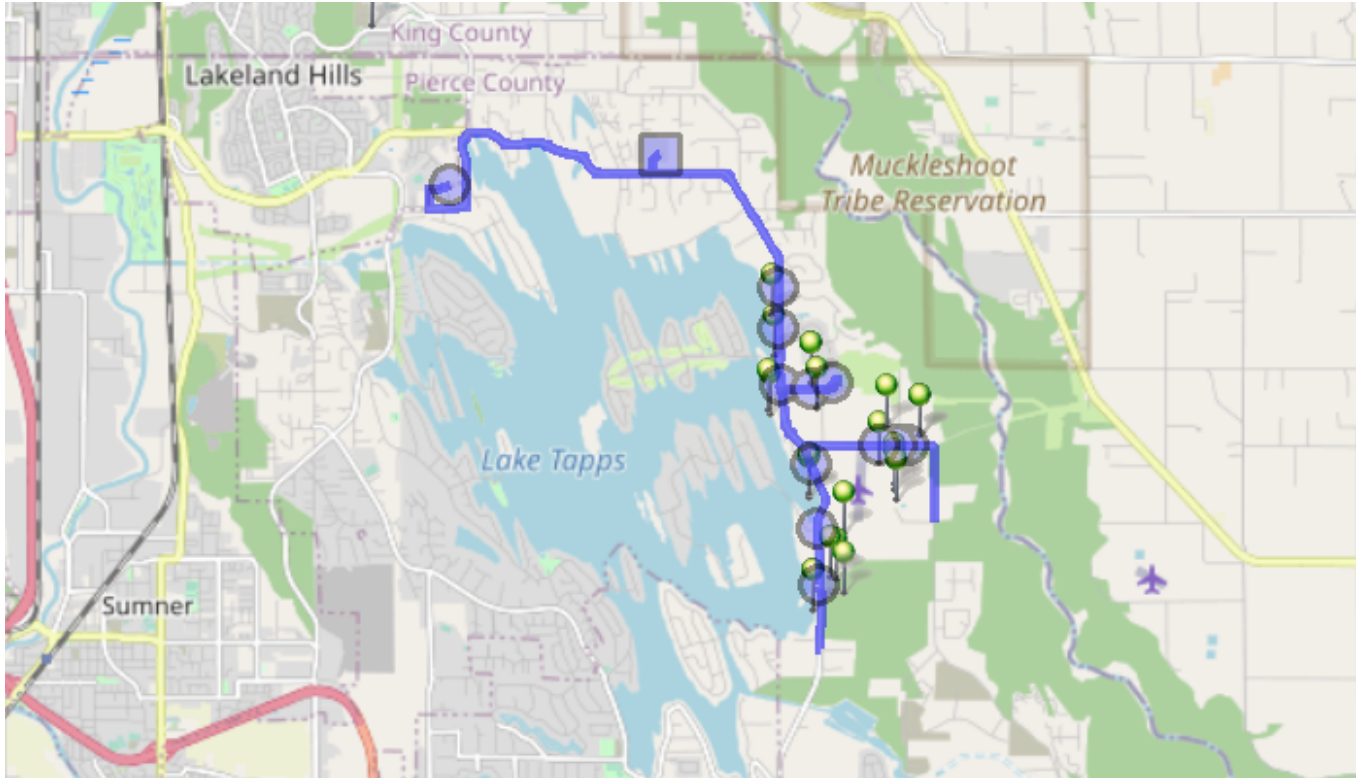

Description: Outback, Red Barn Area

Map

#1 - 2:20 PM - Depart NTMS / NTMS 20029 12TH St East

24 Pickup

#2 - 2:22 PM - Stop / 214th Ave E & 23rd Stct East

1 Dropoff

#3 - 2:23 PM - Stop / 214th Ave East -- 2804

1 Dropoff

#4 - 2:24 PM - Stop / 214th Ave E -- 3304 3314 (between)

2 Dropoff

#5 - 2:26 PM - Stop / 218th Ave East -- 4208

2 Dropoff

#6 - 2:28 PM - Stop / 218th Ave East -- 5410

2 Dropoff

#7 - 2:38 PM - Stop / TAPPS MEADOWS 218th Ave East & 49th St E

4 Dropoff

#8 - 2:42 PM - Stop / TWIN CEDARS 40th St East & 227th ST E

3 Dropoff

#9 - 2:51 PM - Stop / RED BARN 40th St East & 226th Ave East

3 Dropoff

#10 - 2:52 PM - Stop / 224th Ave East & 40th St East

2 Dropoff

#11 - 2:55 PM - Stop / 34th St East -- 21618

1 Dropoff

#12 - 2:57 PM - Drop off transfer kids / 22259 34th St East

2 Dropoff

#13 - 3:08 PM - Return to Base / 1320 178TH Ave East