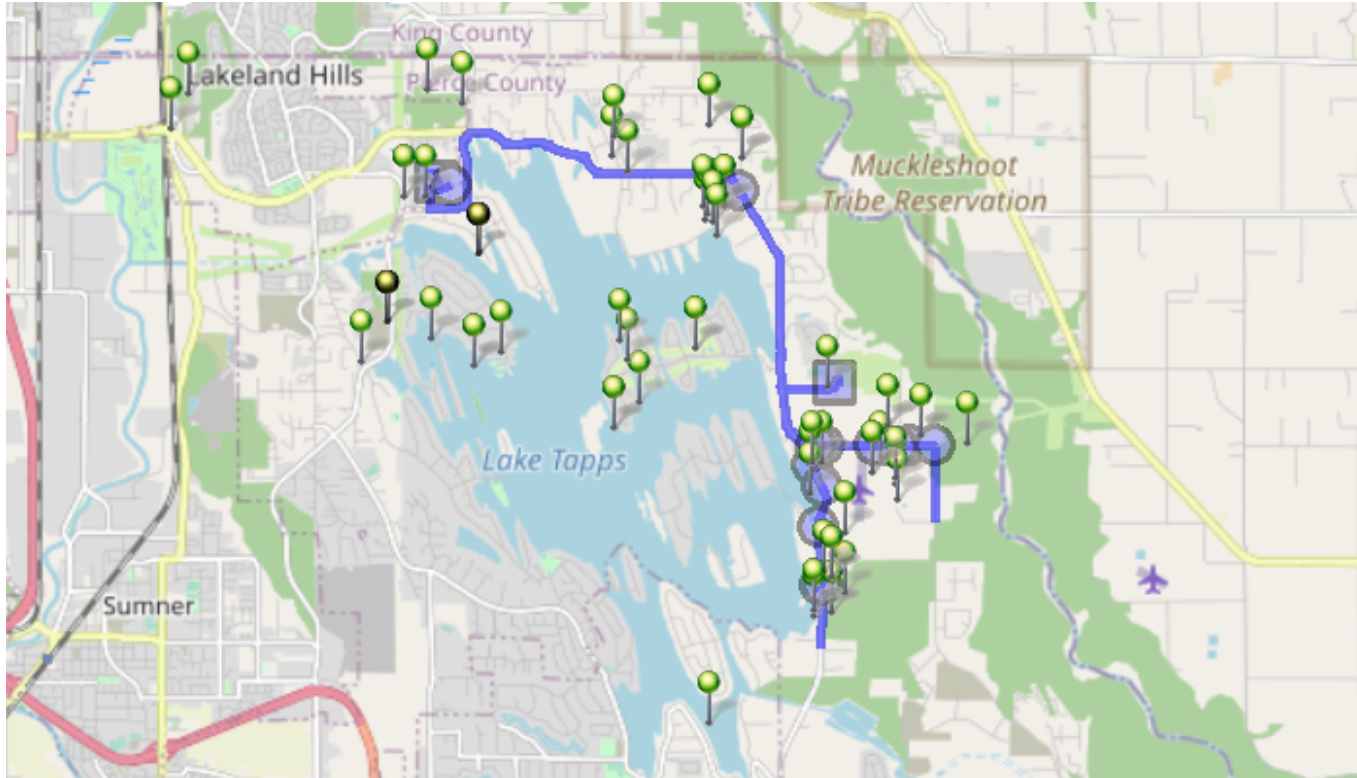

Description: Outback, red barn area

Map

#1 - 3:05 PM - Depart / DHES / 21727 34th St East

26 Pickup

#2 - 3:20 PM - Depart / LTES / LTES 1320 178th Ave E

44 Pickup

#3 - 3:29 PM - Stop / 14th St East & 210th Ave East

9 Dropoff

#4 - 3:35 PM - DHES Right @ School / 21727 34th St E

33 Dropoff

#5 - 3:40 PM - Stop / 4208 218th Ave East

1 Dropoff

#6 - 3:42 PM - Stop / 218th Ave East -- 5410

3 Dropoff

#7 - 3:42 PM - Stop / 5525 218TH Ave East

2 Dropoff

#8 - 3:45 PM - Stop / TAPPS MEADOWS 218th Ave East & 49th St Ct E

7 Dropoff

#9 - 3:46 PM - Stop / 4411 218th Ave East

#10 - 3:49 PM - Stop / White Fence DrWy 40th ST E & 226th Ave ct East

1 Dropoff

1 Dropoff

#15 - 3:53 PM - Stop / 40th St E -- 22301

2 Dropoff

#16 - 3:54 PM - Stop / 40th St East & Hotsko Road East

1 Dropoff

#17 - 3:55 PM - Stop / 40th St East -- 21725

3 Dropoff

#18 - 4:06 PM - Return to Base / 1320 178TH Ave East