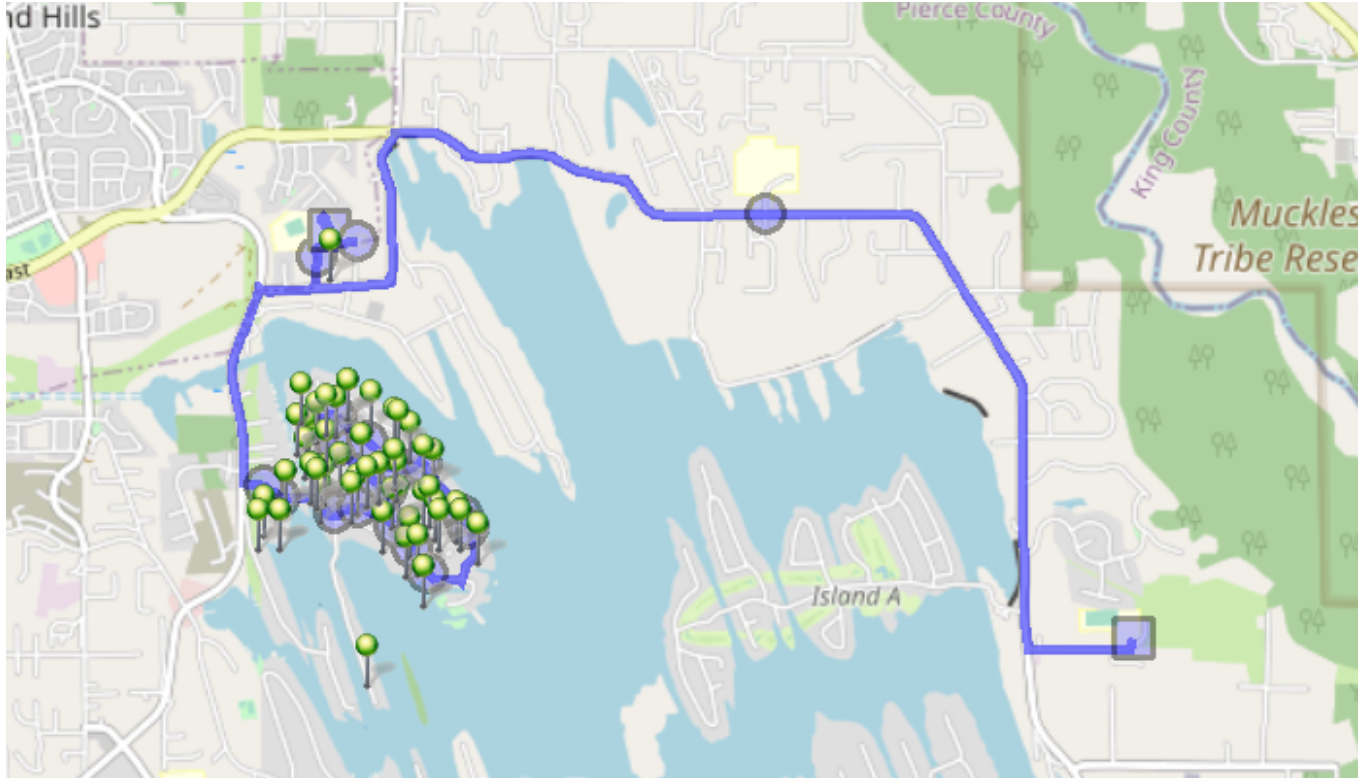

# Run - 21 PM ELE Snow

9/9/2020 - 7/1/2022

Driver: Haines, Bill Charles

Vehicle: D21

Sat

Time: 55 min

Distance: 9.4 mi

Students: 65 / 65

## Map

**#1 - 3:05 PM - Depart DHES / 21727 34th St E**

36 Pickup

**#2 - 3:13 PM - Stop / 201st Ave East & 12th St East**

1 Dropoff

**#3 - 3:17 PM - Stop / 14th Stct East & 178th Ave East**

1 Dropoff

**#4 - 3:20 PM - Depart LTES / 1320 178th Ave E**

29 Pickup

**#5 - 3:27 PM - Stop / 176th Ave East & Driftwood Drive East**

4 Dropoff

**#6 - 3:28 PM - Stop / Driftwood Dr E & 179th**

14 Dropoff

**#7 - 3:30 PM - Stop / 18029 26th Stct East**

3 Dropoff

**#8 - 3:31 PM - Stop / 18020 26th Stct East**

3 Dropoff

- #9 - 3:32 PM - Stop / 17913 26th Stct East**  
3 Dropoff
- #10 - 3:32 PM - Stop / 17913 25th Stct East**  
4 Dropoff
- #11 - 3:33 PM - Stop / 18104 25th Stct East**  
2 Dropoff
- #12 - 3:34 PM - Stop / 18309 25th Stct East**  
2 Dropoff
- #13 - 3:34 PM - Stop / 2520 185th Ave East**  
9 Dropoff
- #14 - 3:36 PM - Stop / 2616 185th Ave East**  
3 Dropoff
- #15 - 3:36 PM - Stop / 2628 185th Ave East**  
1 Dropoff
- #16 - 3:37 PM - Stop / 3001 184th Ave East**  
2 Dropoff
- #17 - 3:38 PM - Stop / 18209 28th St East**  
5 Dropoff
- #18 - 3:39 PM - Stop / Driftwood Drive East & 182nd Ave East**  
4 Dropoff
- #19 - 3:39 PM - Stop / Driftwood Drive East & 180th Ave East**  
2 Dropoff
- #20 - 3:41 PM - Stop / Driftwood Dr E - 17513**  
2 Dropoff
- #21 - 4:00 PM - Return to Base / 1320 178TH Ave East**