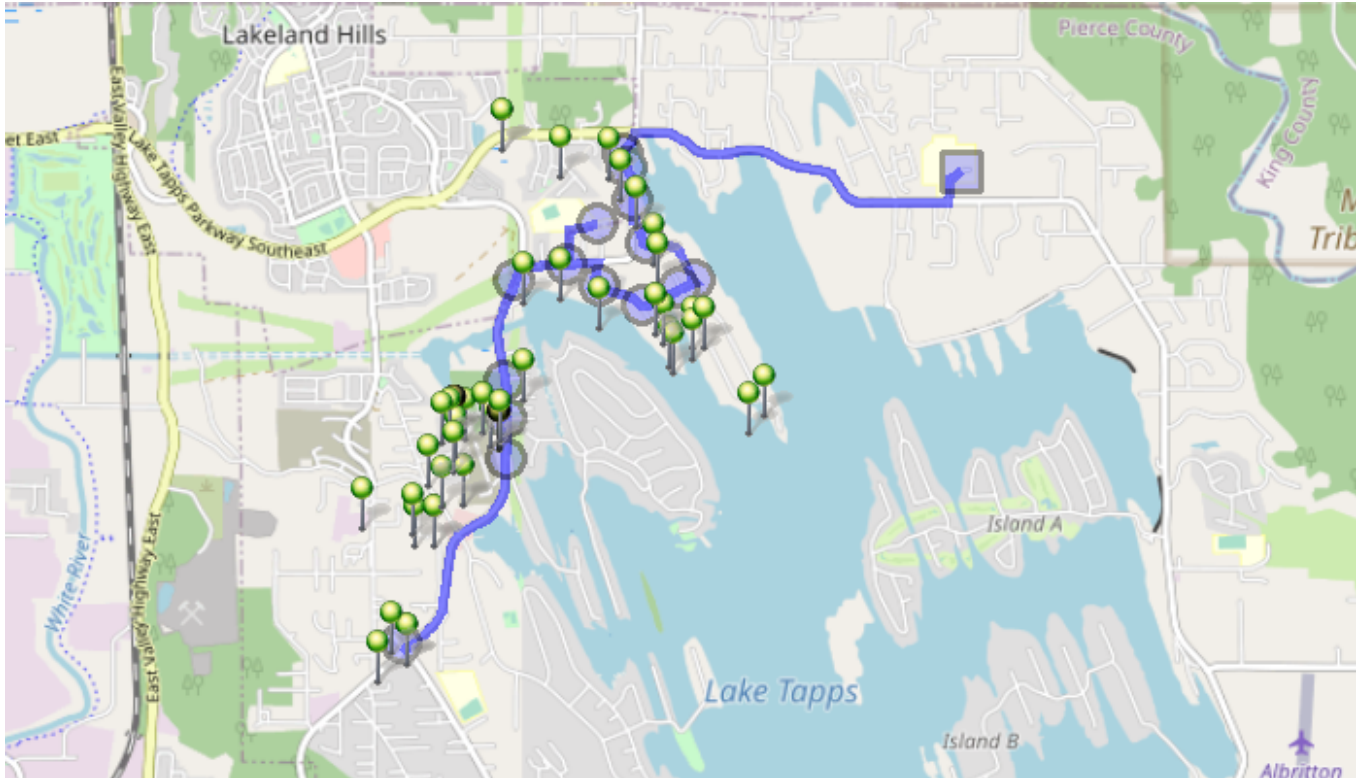

## Map

**#1 - 2:20 PM - Depart NTMS / 20029 12TH St E**

49 Pickup

**#2 - 2:25 PM - Stop / 908 182ND AVE E**

1 Dropoff

**#3 - 2:26 PM - Stop / 182ND Ave East & 10TH Stct East**

1 Dropoff

**#4 - 2:26 PM - Stop / 1207 182ND Ave East**

2 Dropoff

**#5 - 2:27 PM - Stop / 14TH Stct East & TACOMA POINT Drive East**

2 Dropoff

**#6 - 2:30 PM - Stop / 17th St East & Tacoma Point Drive East**

2 Dropoff

**#7 - 2:31 PM - Stop / 18425 17th St East**

16 Dropoff

**#12 - 2:40 PM - Creator Lutheran Turnaround / 16613 South TAPPS Drive East**

8 Dropoff

**#13 - 2:44 PM - Stop / 2701 Sumner Tapps Hwy East**

4 Dropoff

**#14 - 2:47 PM - Stop / Sumner Tapps Hwy East & 22nd Stct East**

1 Dropoff

**#15 - 2:48 PM - Fairweather Cove / 17503 16th Stct East**

2 Dropoff

**#16 - 2:50 PM - Return to Base / 1320 178TH Ave East**