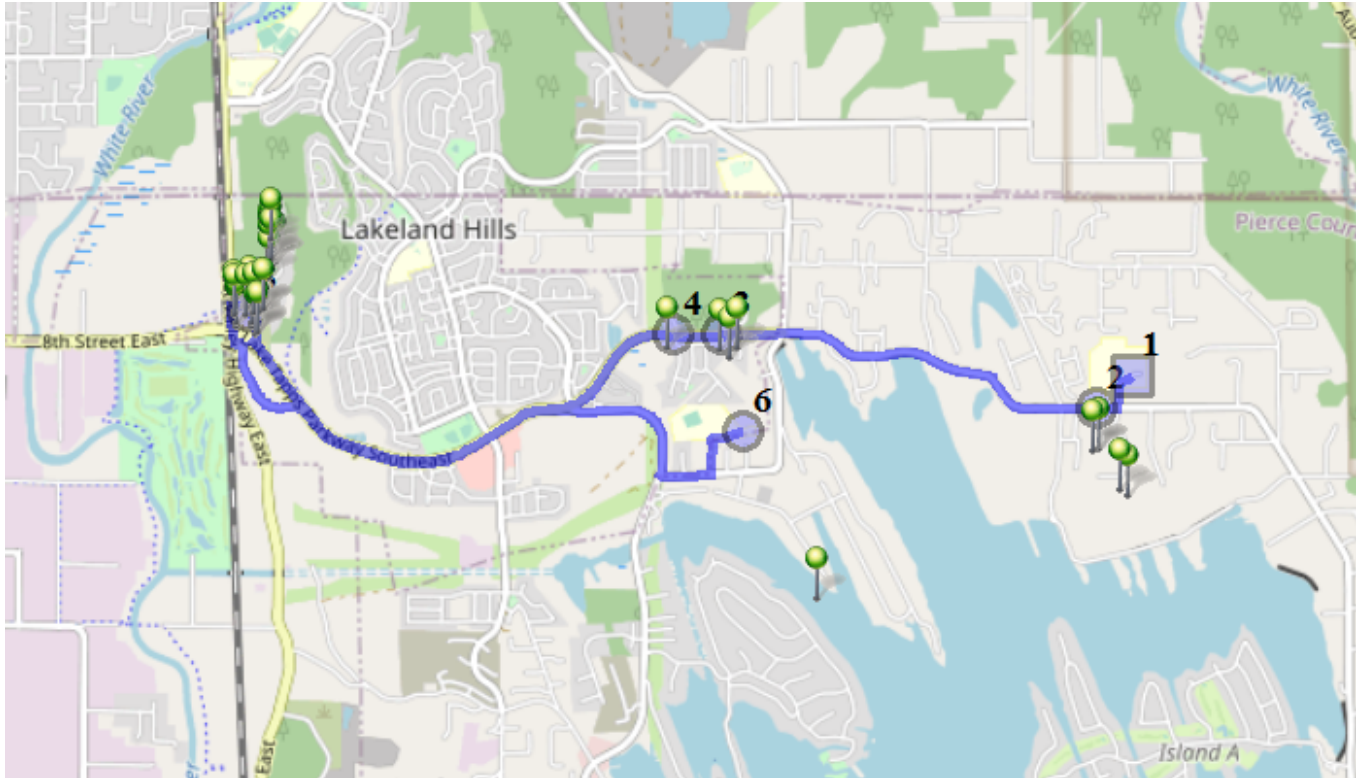

Run - 22 PM NTMS Snow

9/9/2020 - 7/1/2022

Driver: Skagen, Mike William

Vehicle: D22

Sat

Time: 26 min

Distance: 6.34 mi

Students: 42 / 42

Description: Belara Apt./Terrace View

Map

#1 - 2:20 PM - Depart NTMS / NTMS 20029 12TH St E

42 Pickup

#2 - 2:26 PM - Stop / 1208 200th Ave East

5 Dropoff

#3 - 2:30 PM - Stop / 6327 Franklin Ave

3 Dropoff

#4 - 2:30 PM - Stop / 6327 Charlotte Ave Southeast

1 Dropoff

#5 - 2:35 PM - Stop / 118 61st Place Southeast

33 Dropoff

#6 - 2:45 PM - Return to Base / 1320 178TH Ave East