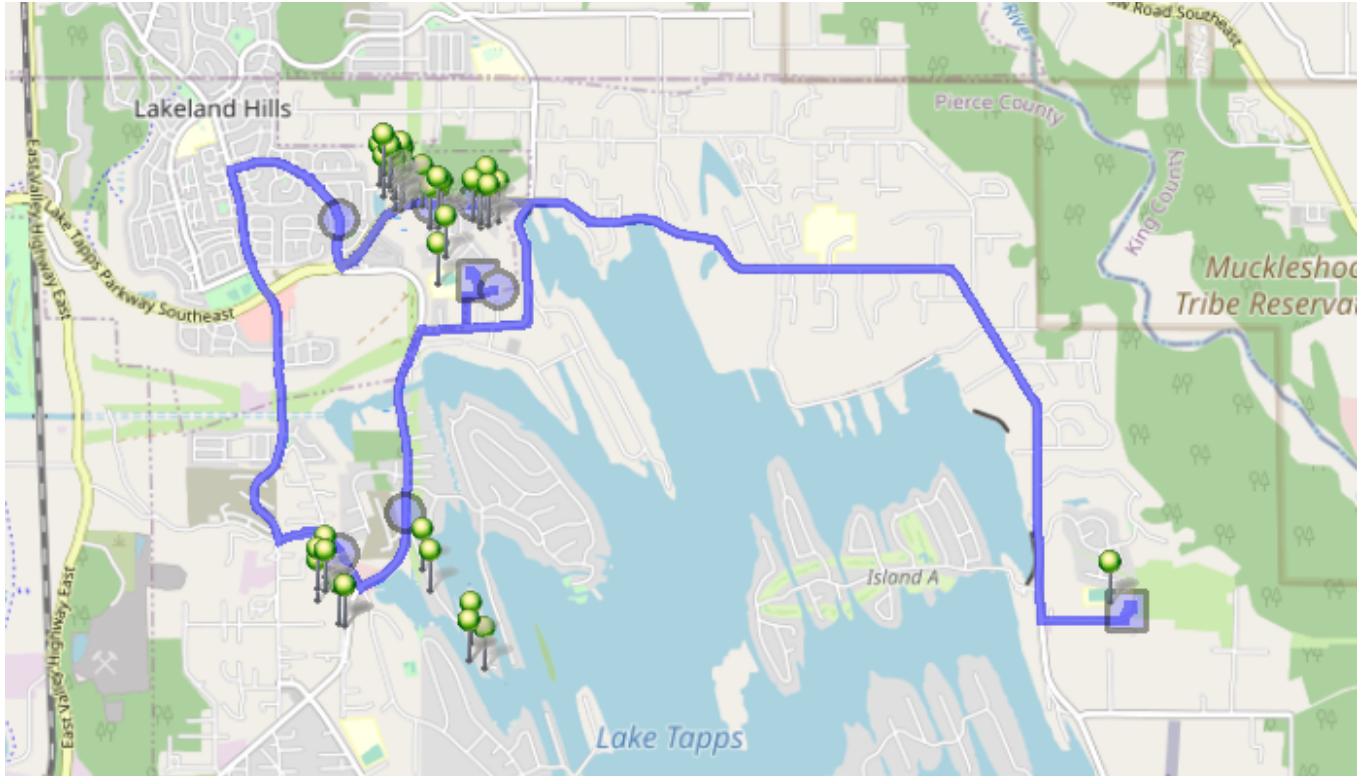

# Run - 20 PM ELE Snow

9/1/2021 - 6/30/2025

Driver: Wolters, Karen Louise

Vehicle: D20

Sat

Time: 51 min

Distance: 15.51 mi

Students: 55 / 55

## Map

**#1 - 2:54 PM - Start 2Hr Min / 1320 178TH Ave East**

**#2 - 3:07 PM - Depart DHES / 21727 34th St E**

28 Pickup

**#3 - 3:20 PM - Depart LTES / 1320 178th Ave E**

27 Pickup

1 Dropoff

**#4 - 3:26 PM - Stop / 6327 Franklin Ave**

10 Dropoff

**#5 - 3:27 PM - Stop / 6327 Charlotte Ave Southeast**

9 Dropoff

**#6 - 3:30 PM - Stop / Thomas Ave Southeast & 65th St Southeast**

19 Dropoff

**#7 - 3:40 PM - Stop Orion Ridge / 16996 Forest Canyon Road East**

9 Dropoff

**#8 - 3:43 PM - Stop / Sumner Tapps Hwy East & Deer Island Drive East**

6 Dropoff

**#9 - 3:45 PM - Return to Base / 1320 178TH Ave East**

**1 Dropoff**