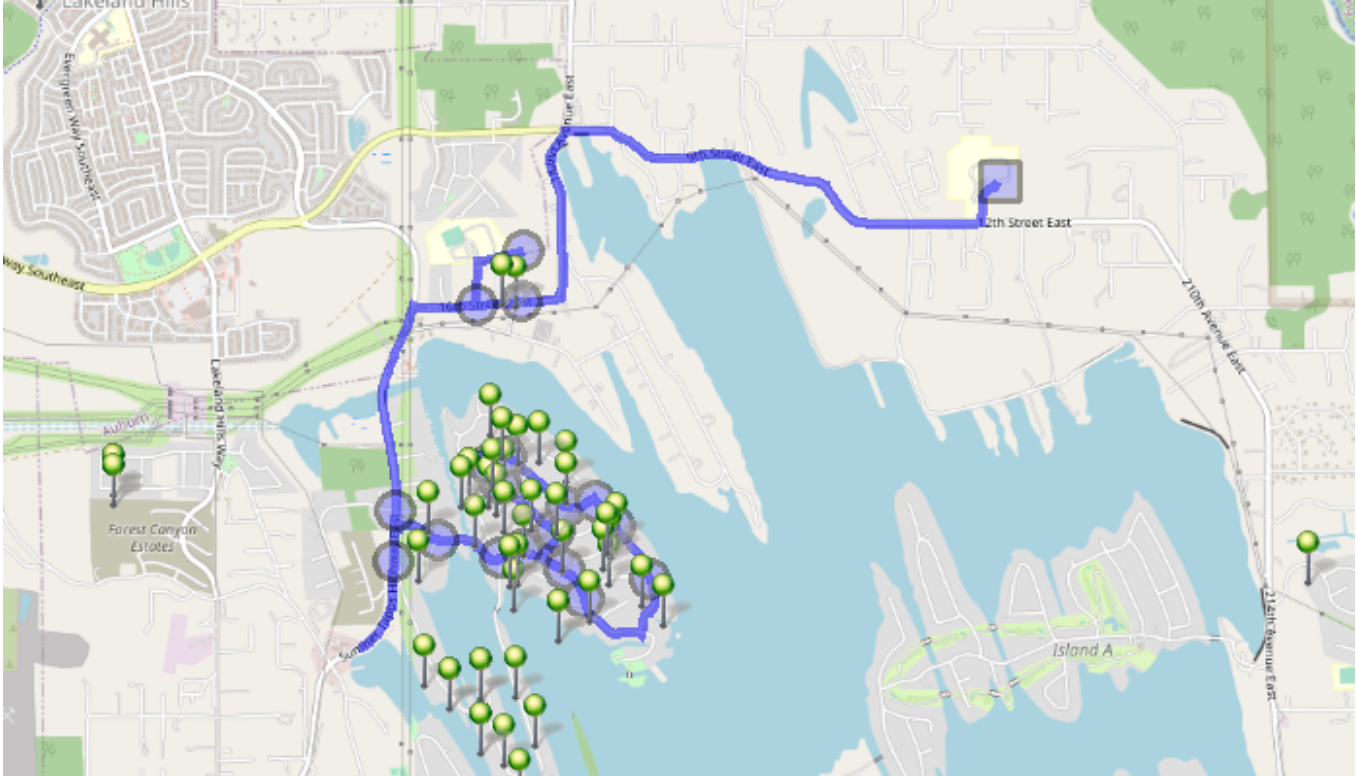

## Map

**#1 - 2:20 PM - NTMS / 12th St East - 20029 (NTMS Stall 11)**

57 Pickup

**#2 - 2:29 PM - Stop / 1607 180th Ave East**

1 Dropoff

**#3 - 2:30 PM - Stop Radio Schl / 16th St East & 178th Ave East**

5 Dropoff

**#4 - 2:34 PM - Stop / Sumner Tapps Hwy East & Deer Island Drive East**

3 Dropoff

**#5 - 2:35 PM - Stop / 176th Ave East & Driftwood Drive East**

3 Dropoff

**#6 - 2:36 PM - Stop / Driftwood Drive East & 179th Ave East**

2 Dropoff

**#15 - 2:45 PM - Stop / 18209 28th St East**

3 Dropoff

**#16 - 2:46 PM - Stop / 182nd Ave East & Driftwood Drive East**

2 Dropoff

**#17 - 2:47 PM - Stop / Driftwood Drive East & 180th Ave East**

2 Dropoff

**#18 - 2:48 PM - Stop / Sumner Tapps HWY & 25 St Ct E**

1 Dropoff

**#19 - 2:52 PM - Return to Base / 1320 178TH Ave East**