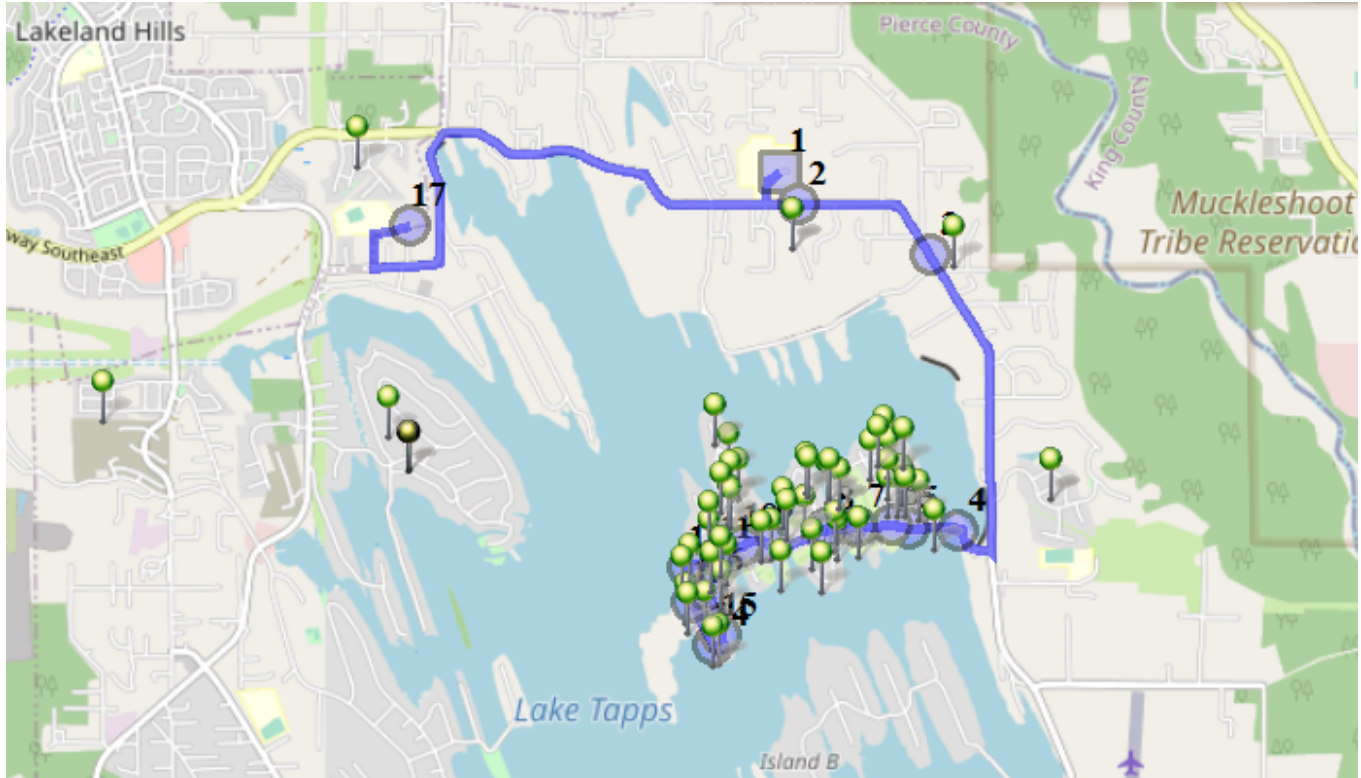

Description: Tapps Island

Map

#1 - 2:15 PM - NTMS / NTMS 20029 12TH St East

65 Pickup

#2 - 2:22 PM - Stop / 12th St East & 203rd Ave East

2 Dropoff

#3 - 2:23 PM - Stop / 1425 210TH AVE E

1 Dropoff

#4 - 2:26 PM - Stop / 21208 Island Parkway East

2 Dropoff

#5 - 2:27 PM - Stop / 20919 Island Parkway East

15 Dropoff

#6 - 2:28 PM - Stop / Island Parkway East & 208th Ave East

2 Dropoff

#7 - 2:29 PM - Stop / Island Parkway East & 206th Ave East

2 Dropoff

#12 - 2:35 PM - Stop / 196th & Island Parkway

7 Dropoff

#13 - 2:37 PM - Stop / 3510 196th Ave East

2 Dropoff

#14 - 2:38 PM - Stop / 3807 197th Ave East

1 Dropoff

#15 - 2:38 PM - Stop / 3714 197th Ave East

1 Dropoff

#16 - 2:39 PM - Stop / 19706 34th St East

2 Dropoff

#17 - 2:55 PM - Return to Base / 1320 178TH Ave East

1 Dropoff