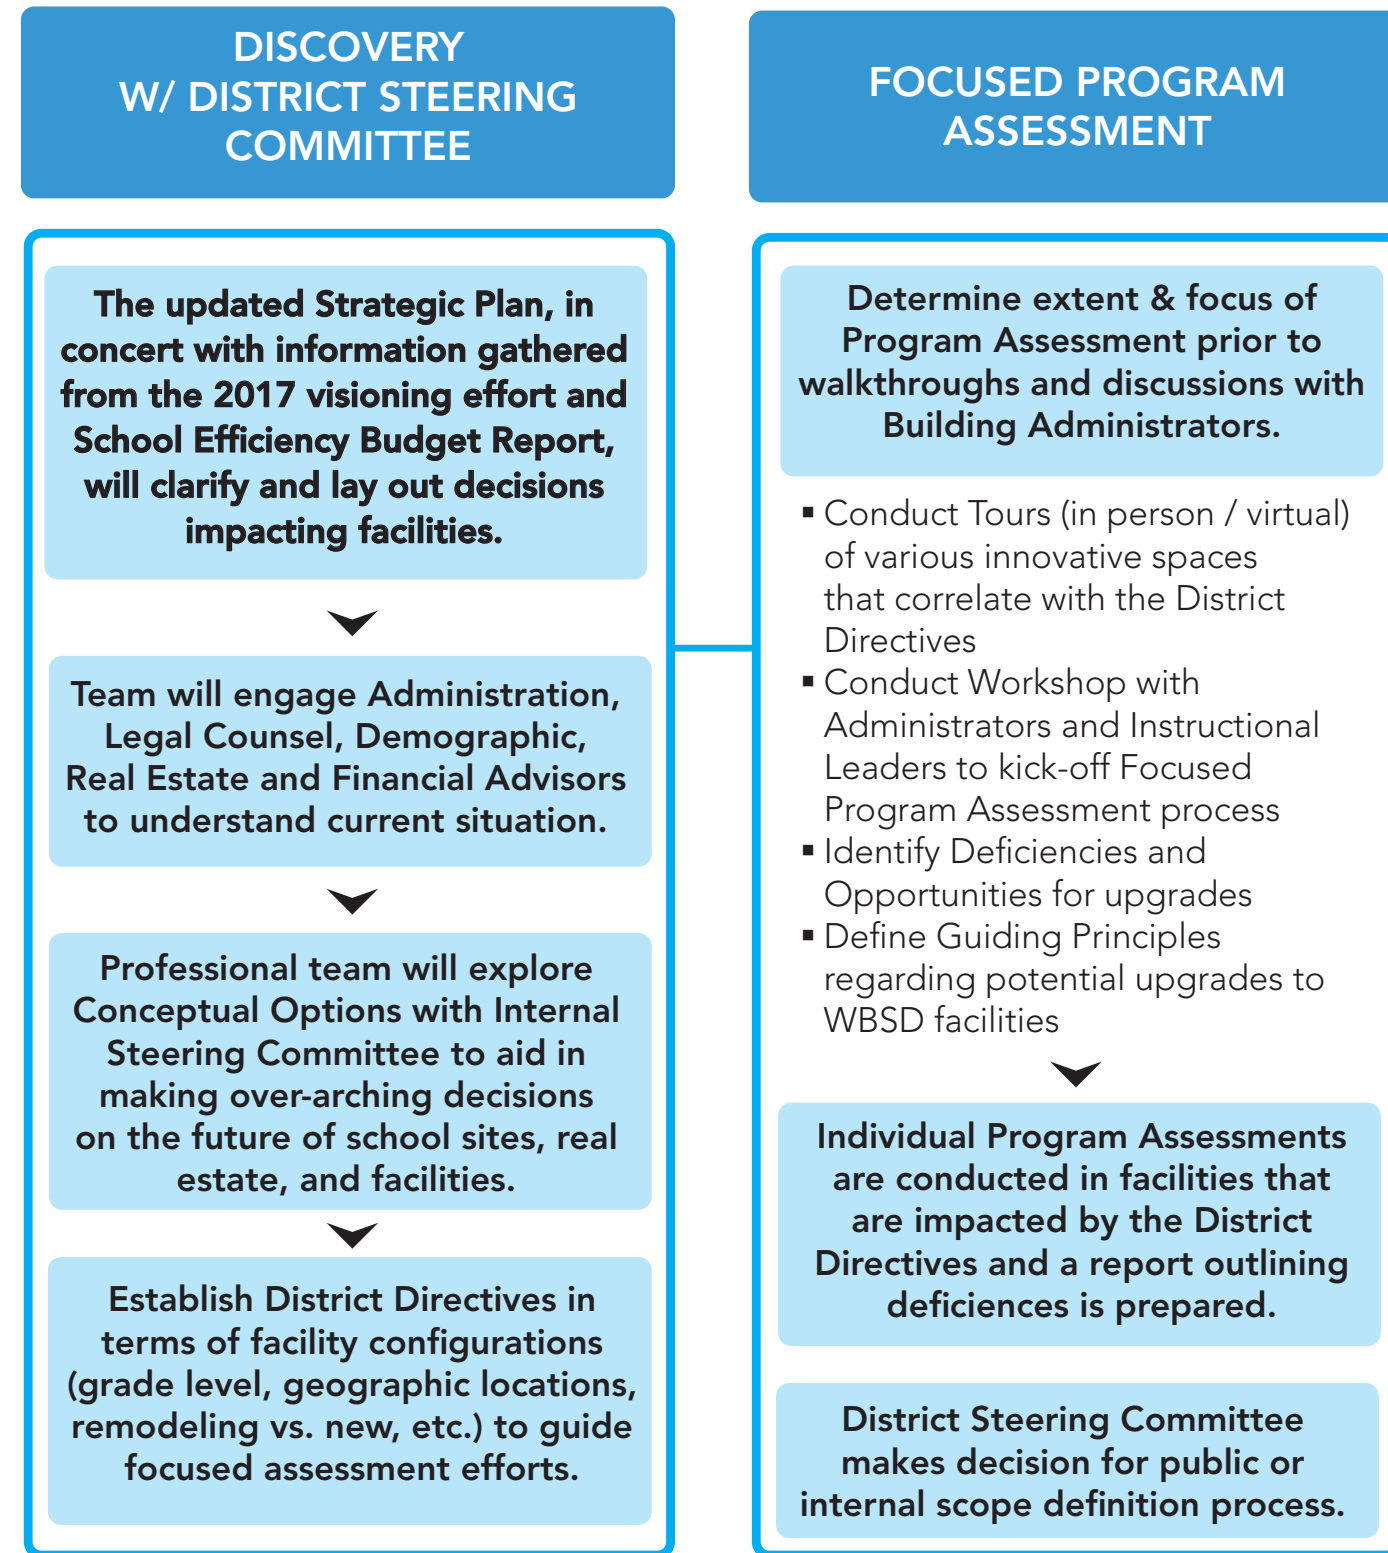

FACILITIES FORMATION PLAN

DISCOVERY

EXPLORATION

TIMELINE

January 2022 - March 2022

April 2022 - June 2022

July 2022 - August 2022

Fall of 2022

November 15, 2021