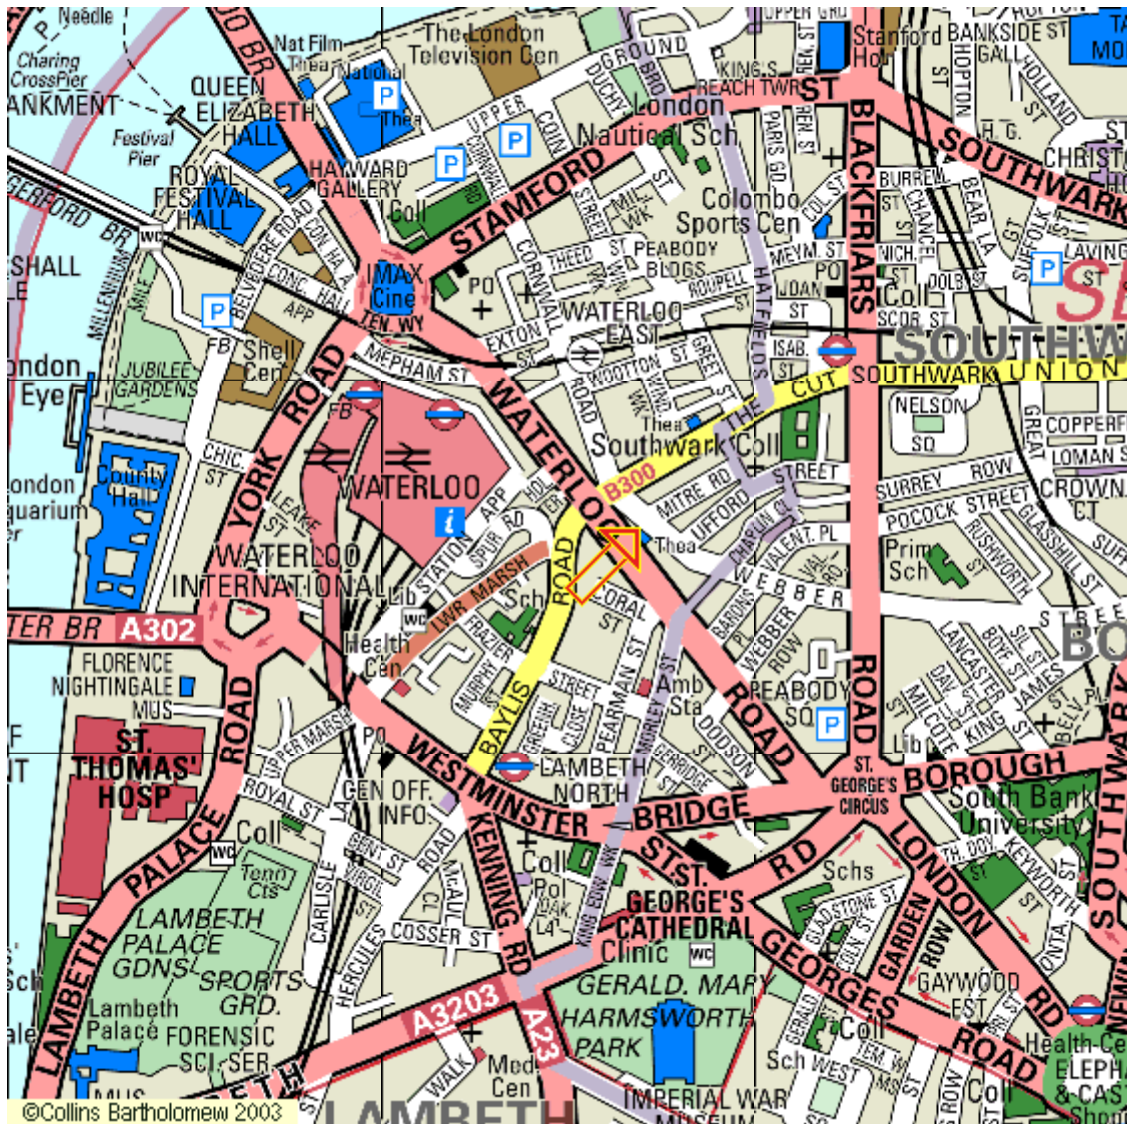

Vehicle: School Minibus or Coach

London Location: See map overleaf

To School

Departure time from The Old Vic Theatre: **17:00** all year round, passengers should arrive 10 minutes prior to departure.

Arrival time at School: Normally around 1½ to 2 hours later.

Arrival time at The Old Vic Theatre: Normally around 1½ to 2 hours later.

FACE COVERINGS MUST BE WORN ON THIS SERVICE. HAND SANITISER IS AVAILABLE FOR PASSENGERS TO USE PRIOR TO TRAVEL

MAP OF LOCATION OF CENTRAL LONDON PICK-UP AND DROP-OFF POINT
(see orange arrow on map)

**The London Minibus Service runs between Mayfield School and
The Old Vic Theatre, Waterloo Road, London, SE1 8NB**

Directions from Waterloo East and Mainline Station

Passengers arriving from Waterloo Mainline Station are advised to exit from the Tube Station – exit 2, turn right and walk for two minutes, which leads to the pick- up point behind The Old Vic Theatre.