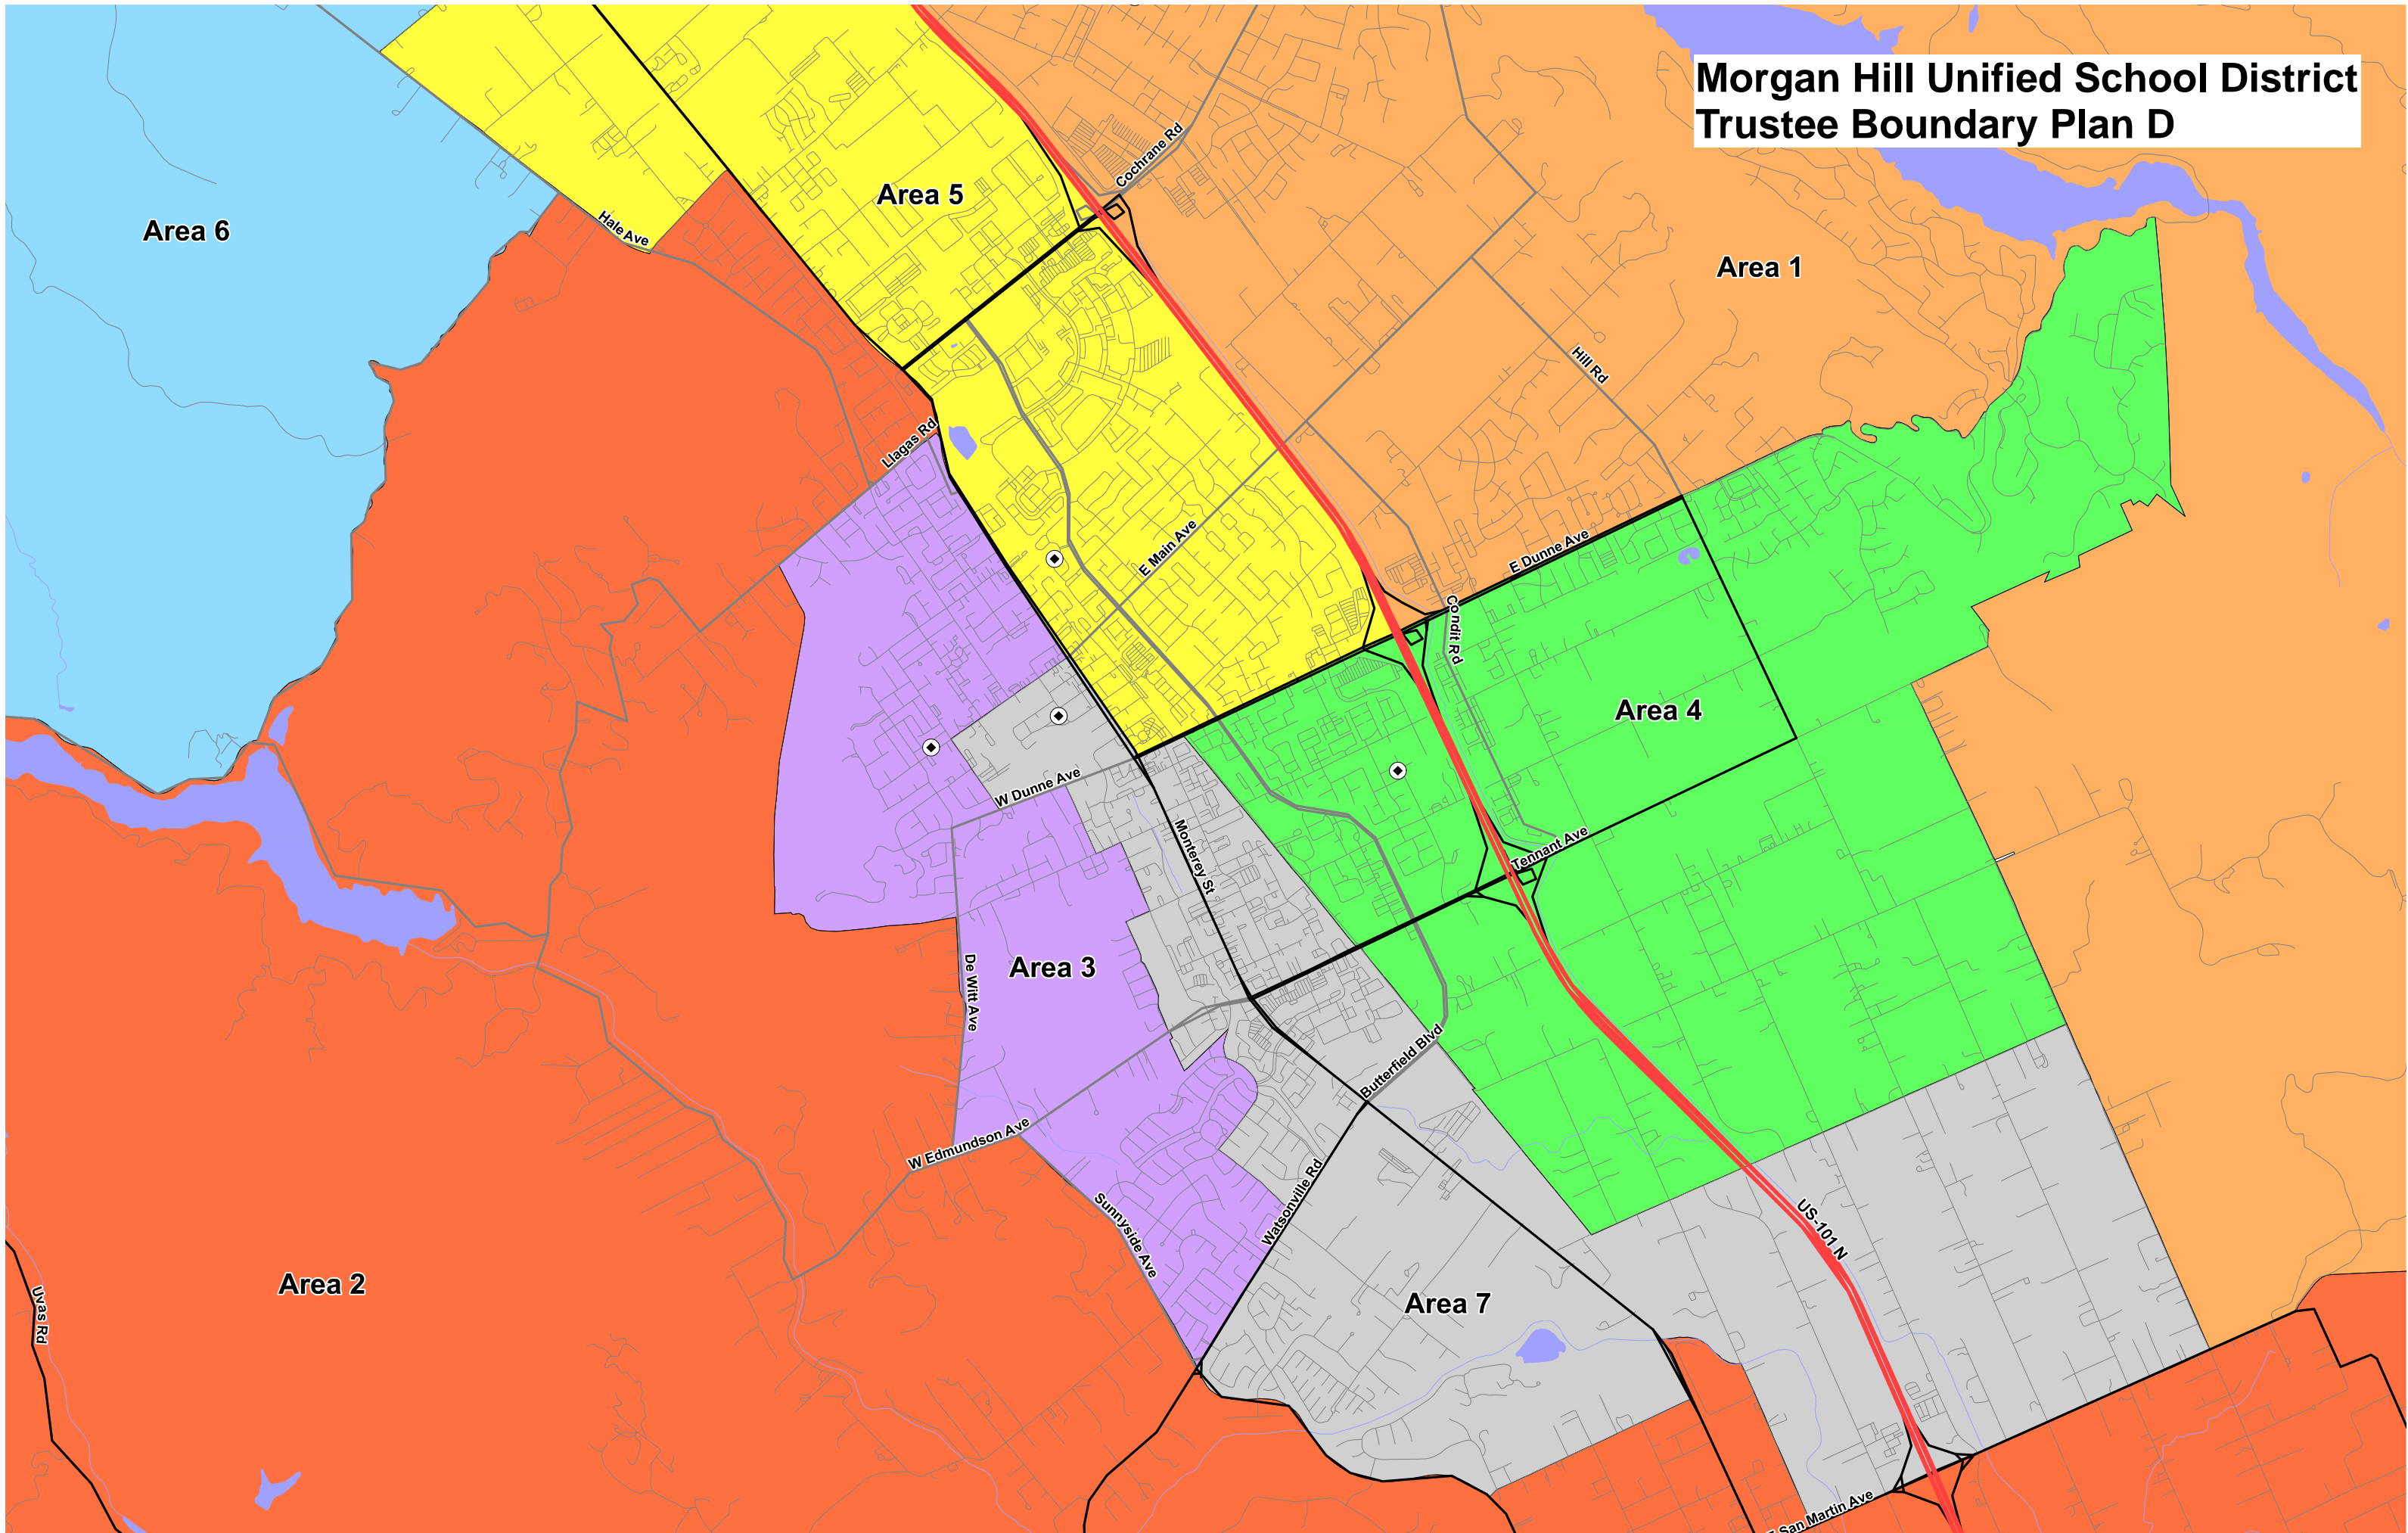

Morgan Hill Unified School District Trustee Boundary Plan D

Area 6

Area 5

Area 1

Area 4

Area 3

Area 2

Area 7