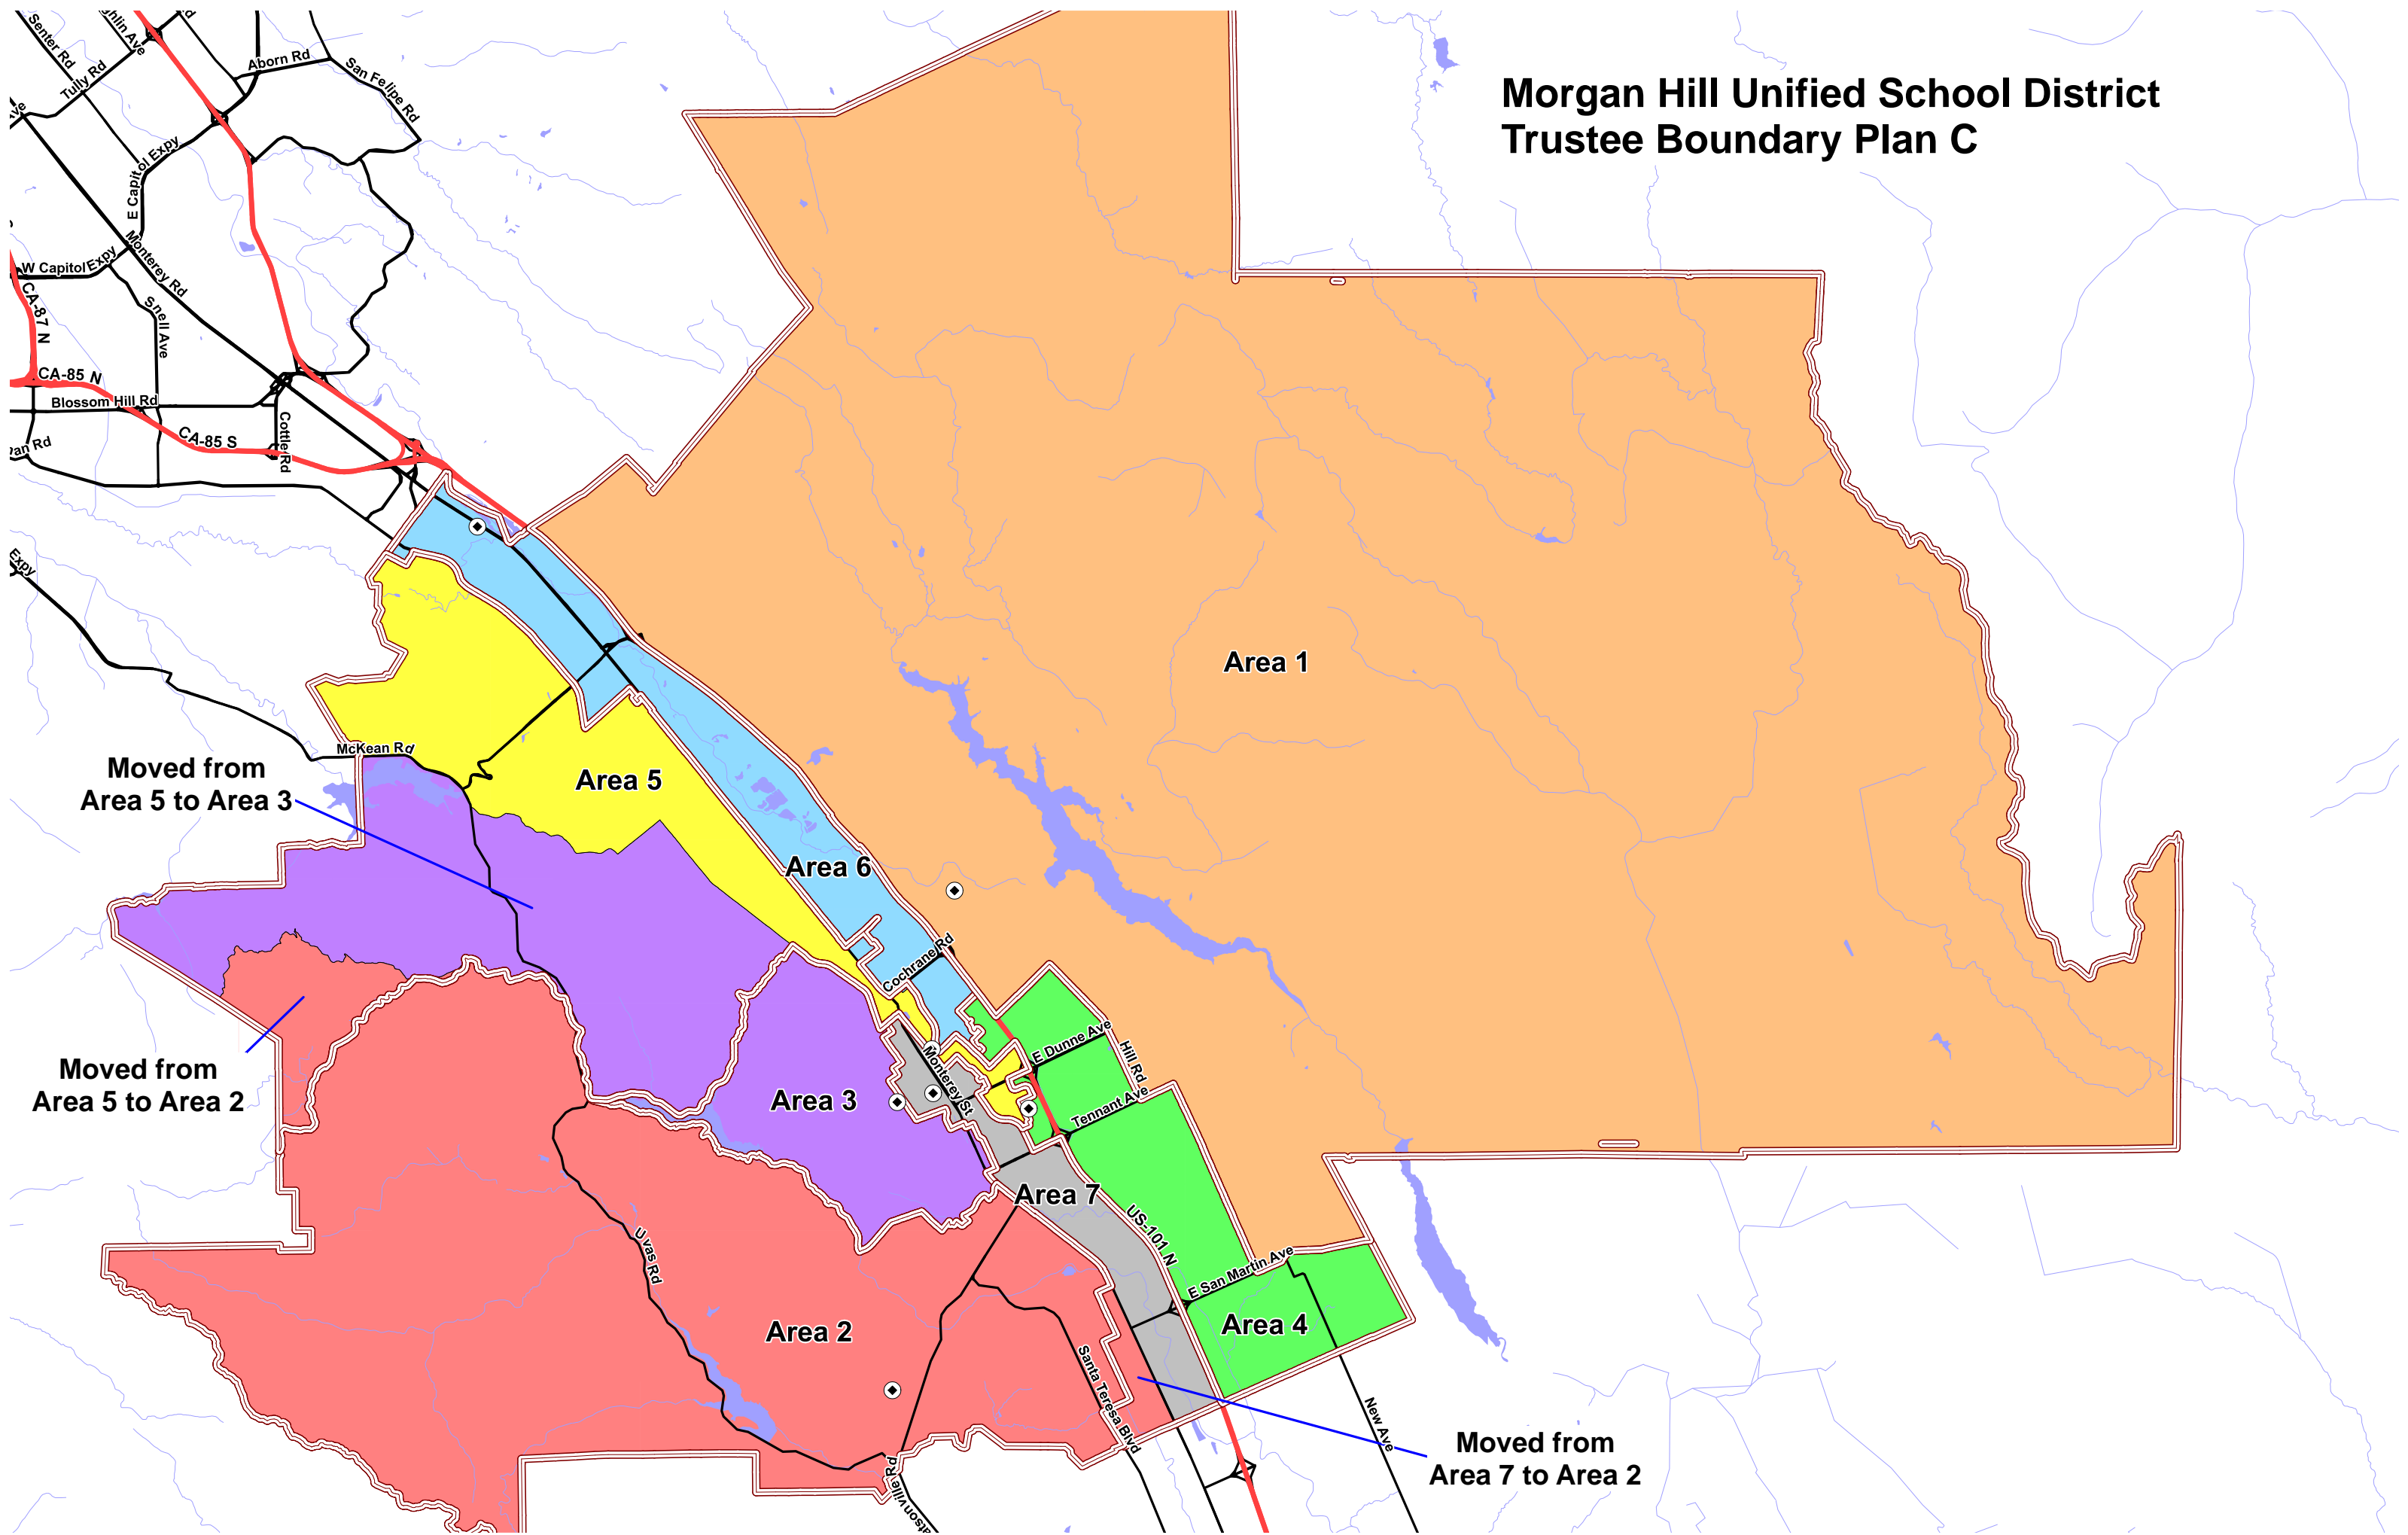

# Morgan Hill Unified School District Trustee Boundary Plan C

Moved from  
Area 5 to Area 3

Moved from  
Area 5 to Area 2

Moved from  
Area 7 to Area 2