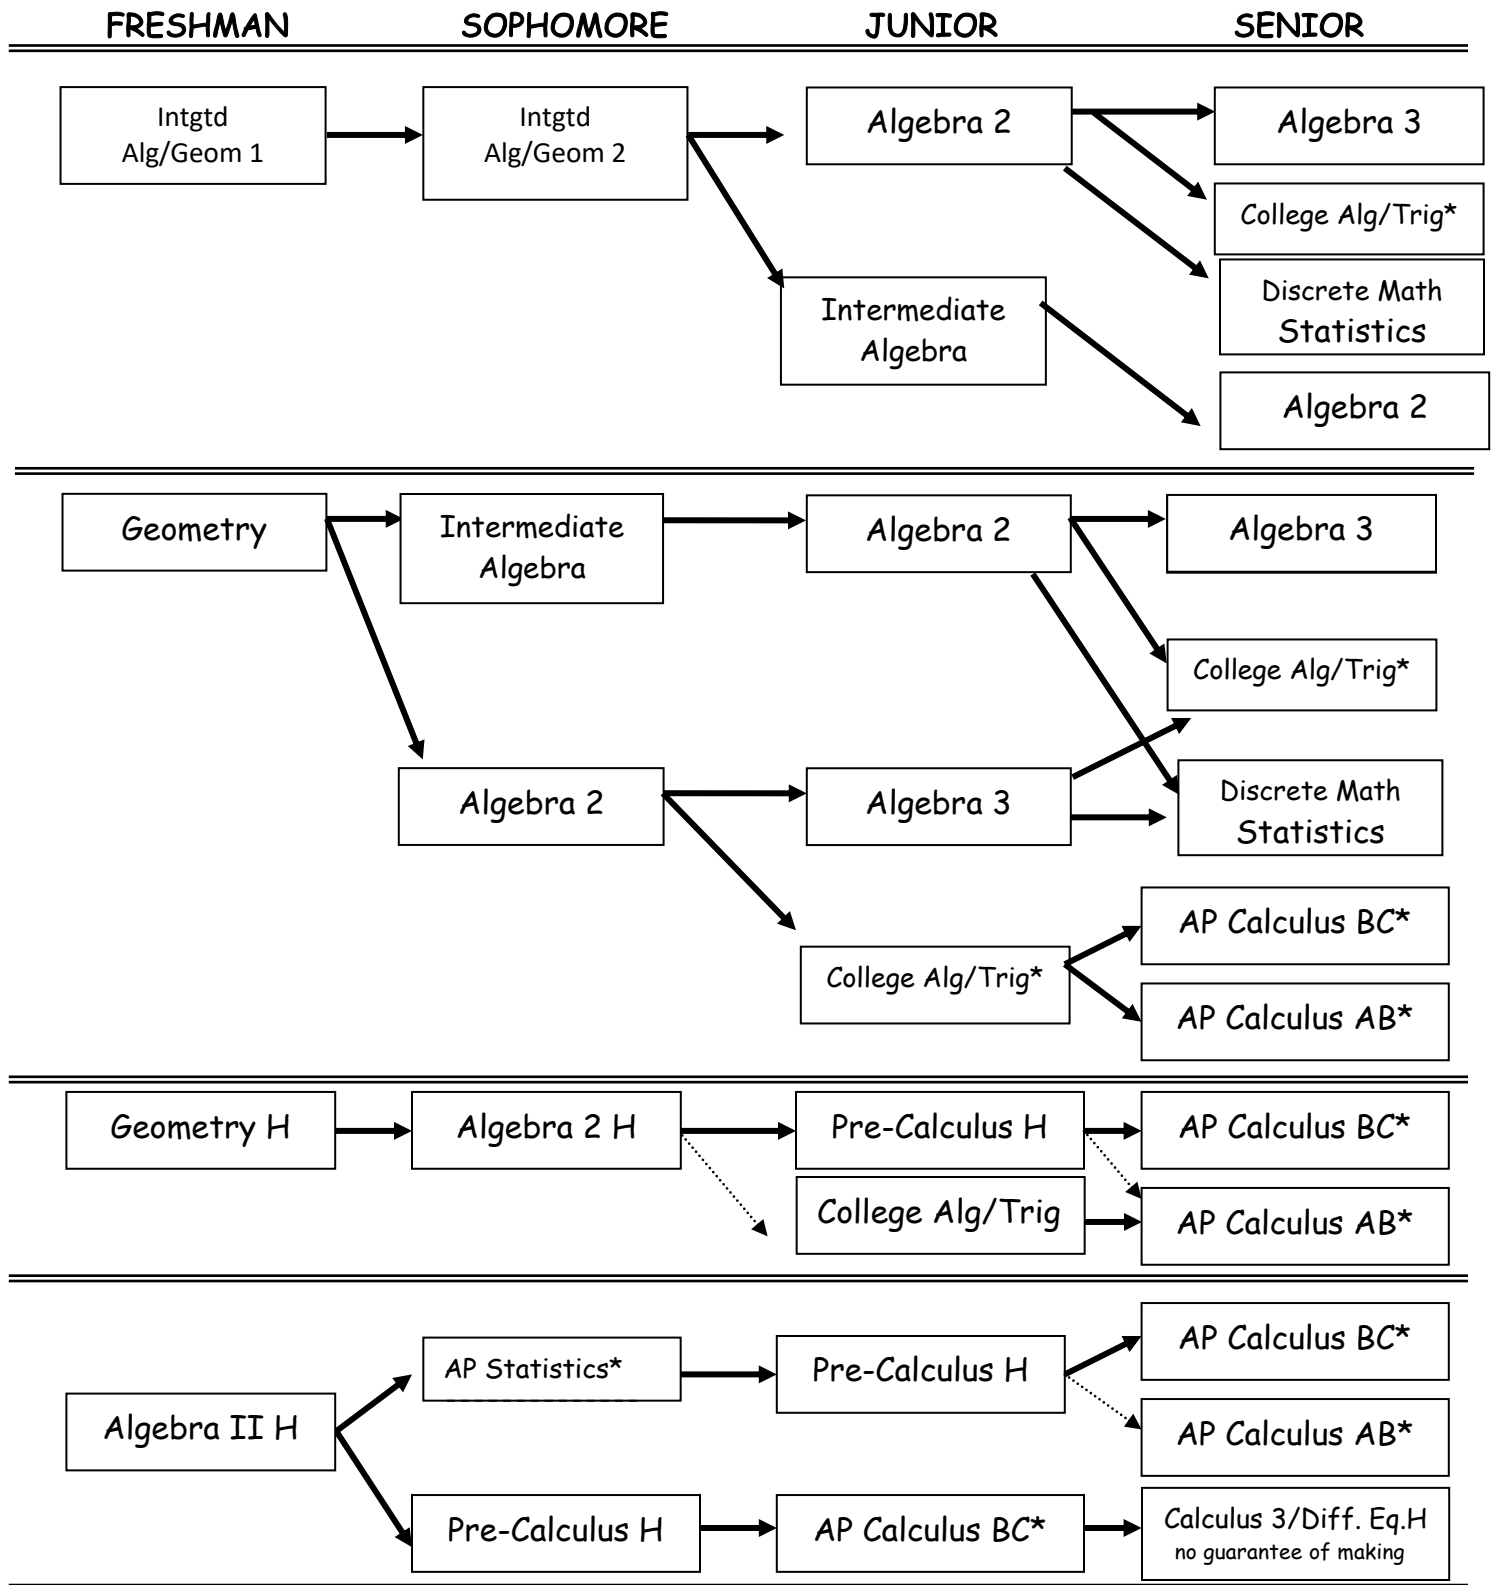

2022-2023 SM East Mathematics Suggested Course Sequence

————> Regular sequence of classes

.....> Alternative Sequence

*Consider concurrent enrollment in one or more of the math electives.

Semester: Discrete Math or Statistics

Year Long: AP Statistics (College Credit available)