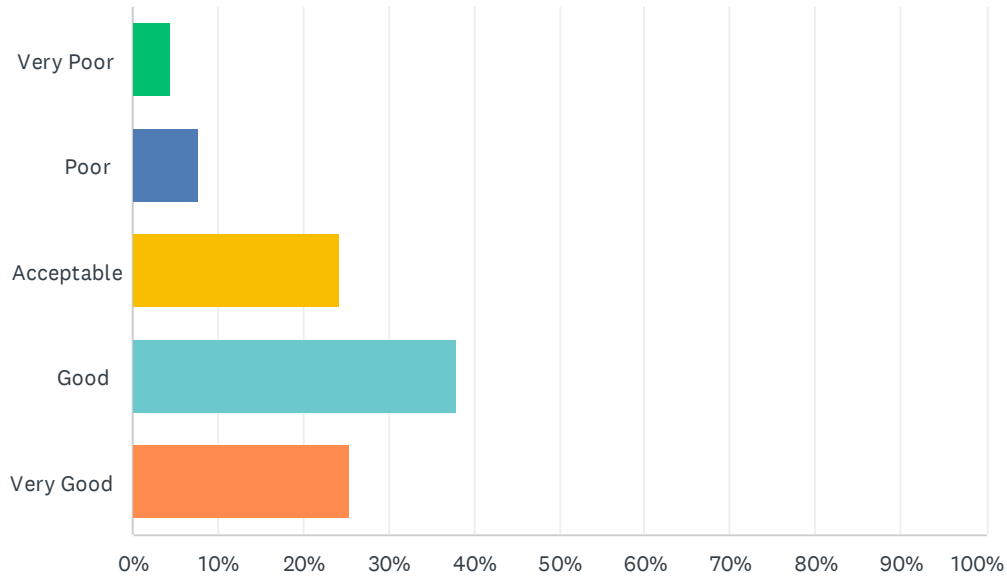

## Q2 Please rate your online learning experience by selecting an option below.

Answered: 1,312 Skipped: 0

ANSWER CHOICES	RESPONSES	
Very Poor	4.50%	59
Poor	7.77%	102
Acceptable	24.31%	319
Good	38.03%	499
Very Good	25.38%	333
<b>TOTAL</b>		<b>1,312</b>