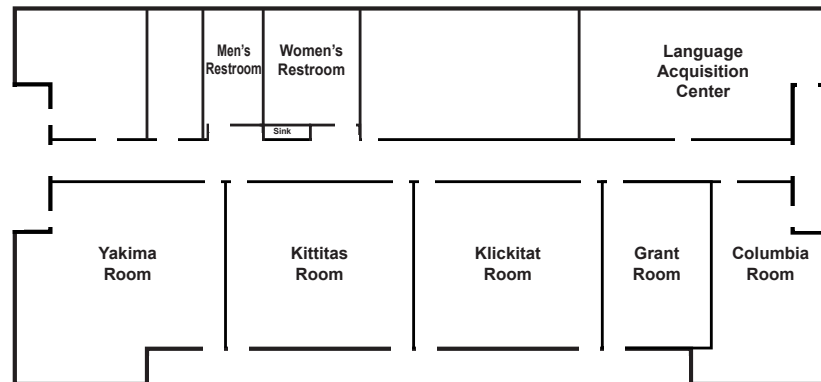

- Language Acquisition Center
- Columbia Room
- Grant Room
- Kittitas Room
- Klickitat Room
- Yakima Room

Maggie Perez Student Success Center

- Superintendent
- Educational Services
- Clock Hours, Fingerprinting
- Head Start
- Ahtanum and Satus Rooms
- Washington Dept. of Children, Youth, and Families

▲ **A.W. Allen Business Building (entry level)**

- Top floor: Technology and School Safety

▲ **Fred Greenough Conference Center**

◀ **Maggie Perez Student Success Center (entry level)**

- Top floor: Washington Dept. of Children, Youth, and Families (above Ahtanum Room)
- Top floor: Superintendent, Head Start, and Satus Room