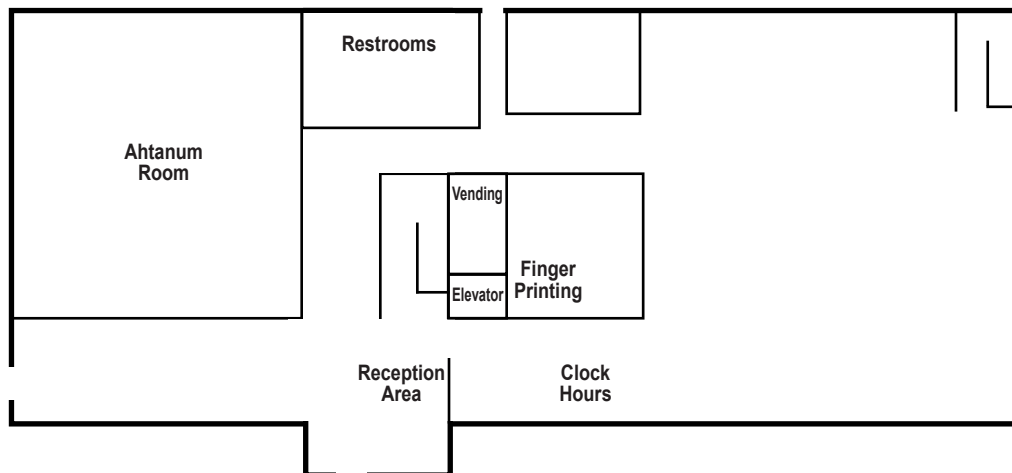

- Language Acquisition Center
- Columbia Room
- Grant Room
- Kittitas Room
- Klickitat Room
- Yakima Room

Maggie Perez Student Success Center

- Superintendent
- Educational Services
- Clock Hours, Fingerprinting
- Head Start
- Ahtanum and Satus Rooms
- Washington Dept. of Children, Youth, and Families

▲ **A.W. Allen Business Building (entry level)**

- Top floor: Technology and School Safety

▲ **Fred Greenough Conference Center**

◀ **Maggie Perez Student Success Center (entry level)**

- Top floor: Washington Dept. of Children, Youth, and Families (above Ahtanum Room)
- Top floor: Superintendent, Head Start, and Satus Room