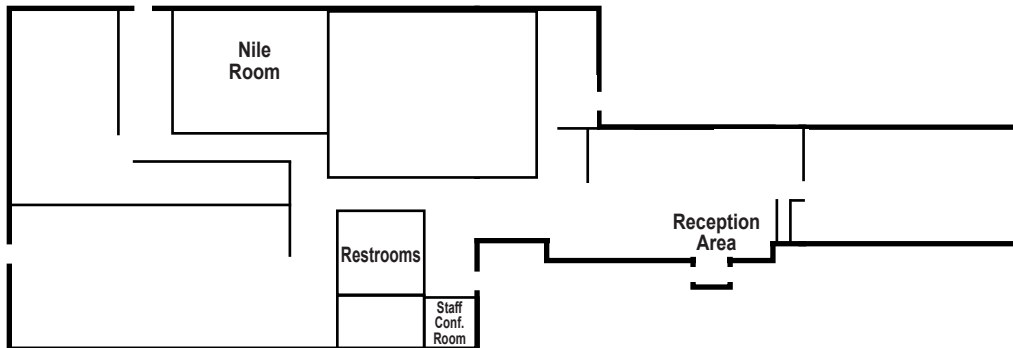

ESD 105 Site Map

A.W. Allen Business Building

- Fiscal Services / Workers Comp
- Technology & Information Services
- Nile Room
- SSOCC (school safety)
- Special Education (itinerant staff)

Fred Greenough Conference Center

- Language Acquisition Center
- Columbia Room
- Grant Room
- Kittitas Room
- Klickitat Room
- Yakima Room

Maggie Perez Student Success Center

- Superintendent
- Educational Services
- Clock Hours, Fingerprinting
- Head Start
- Ahtanum and Satus Rooms
- Washington Dept. of Children, Youth, and Families

▲ **A.W. Allen Business Building (entry level)**

- Top floor: Technology and School Safety

▲ **Fred Greenough Conference Center**

◀ **Maggie Perez Student Success Center (entry level)**

- Top floor: Washington Dept. of Children, Youth, and Families (above Ahtanum Room)
- Top floor: Superintendent, Head Start, and Satus Room