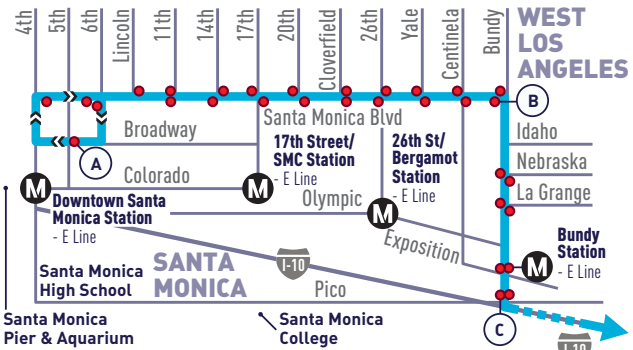

**DOWNTOWN LA
FREEWAY EXPRESS**

**rapid
10**

**MONDAY - FRIDAY SERVICE ONLY
NO OFF-PEAK SERVICE**

DOWNTOWN LOS ANGELES DETAIL

**DOWNTOWN
LOS ANGELES**

- (A)** Timepoint
Punto de Tiempo
- (M)** Metro Rail Station
Estación de Metro Rail

- Big Blue Bus Stop
Parada de Big Blue Bus
- Pick Up Only Stop
Parada Solo de Subida
- Drop Off Only Stop
Parada Solo de Salida

WEEKDAY
DURANTE LA SEMANA

DOWNTOWN SM TO DOWNTOWN LA (IN FRONT OF UNION STATION)

Broadway & 5th (A)	Santa Monica & Bundy (B)	Bundy & Pico (C)	Main & Alameda (F)
-----------------------	-----------------------------	---------------------	-----------------------

6:00	6:10	6:14	6:49
7:00	7:14	7:20	8:10
8:00	8:14	8:21	9:19

WEEKDAY
DURANTE LA SEMANA

DOWNTOWN LA (ACROSS FROM UNION STATION) TO DOWNTOWN SM

Main & Alameda (F)	Flower & 4th (E)	Grand & Venice (D)	Broadway & 5th (A)
-----------------------	---------------------	-----------------------	-----------------------