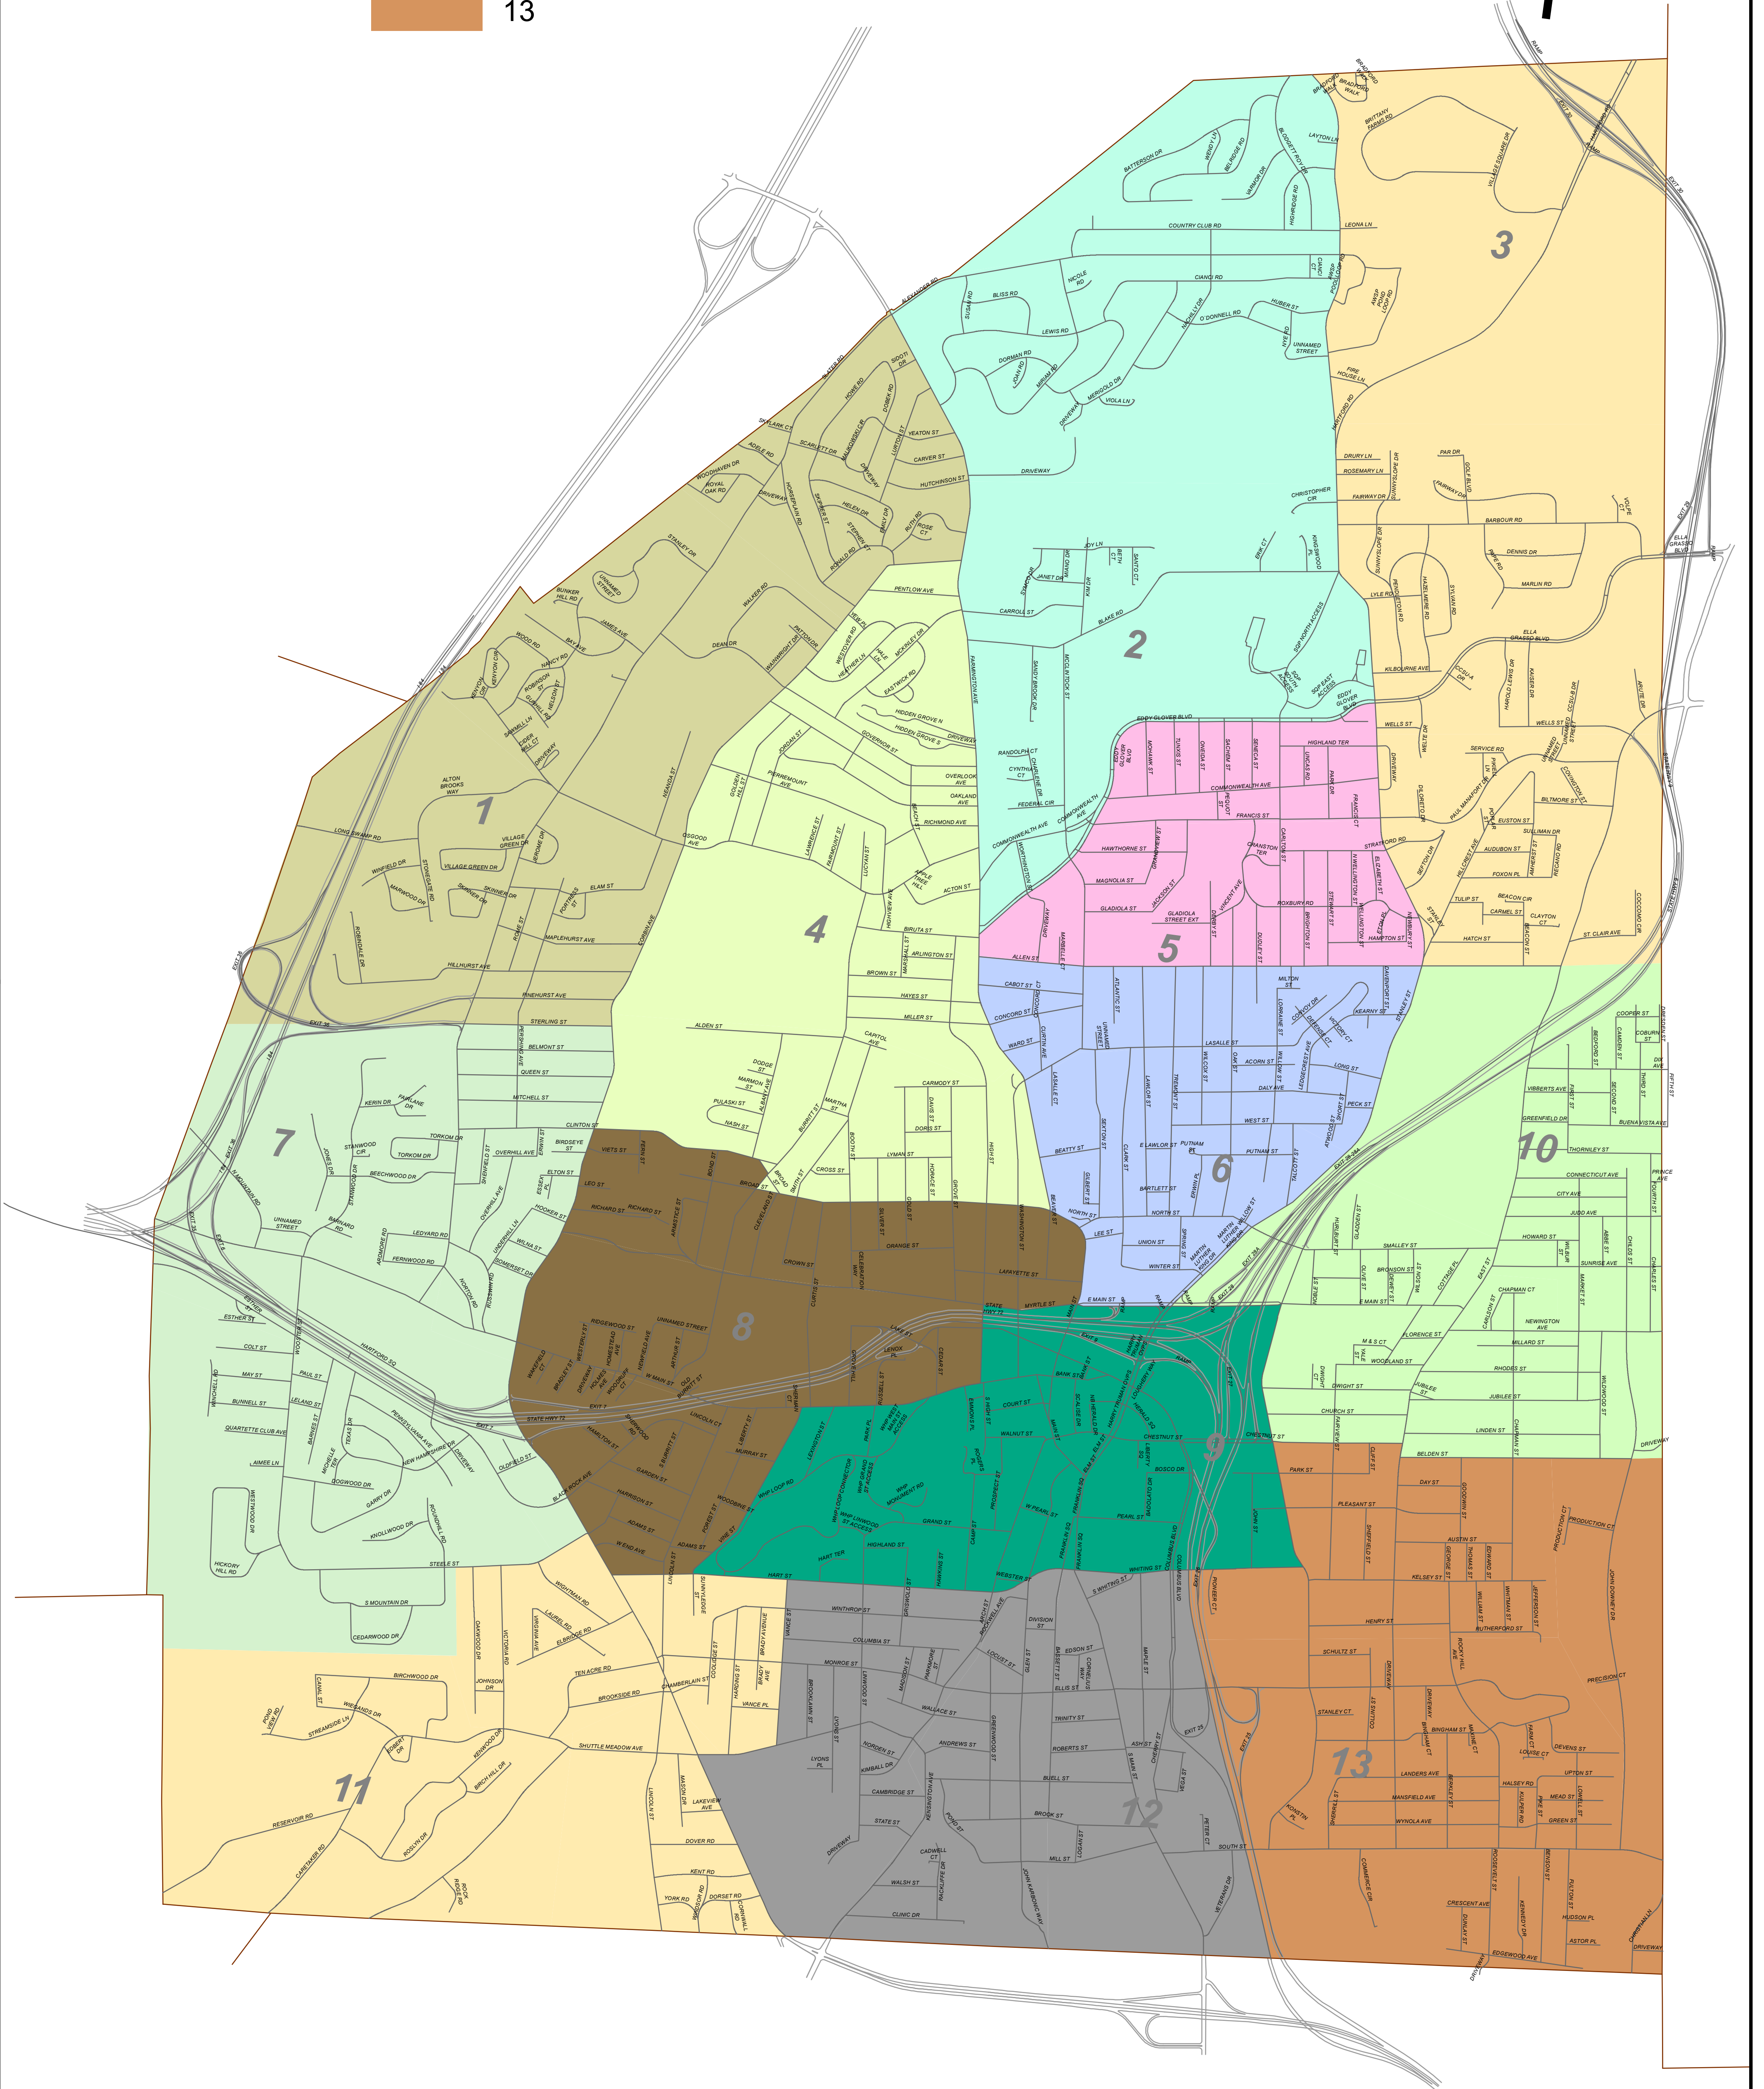

LEAF PICK UP

1	5	9
2	6	10
3	7	11
4	8	12
		13

Department of Public Works
Director - Mark E. Moriarty P.E.

LEAF PICKUP OPERATIONS Area Map

1,000 500 0 1,000 Feet

Drawn By: CTL
Checked By: MEM
Date: 11/7/2016