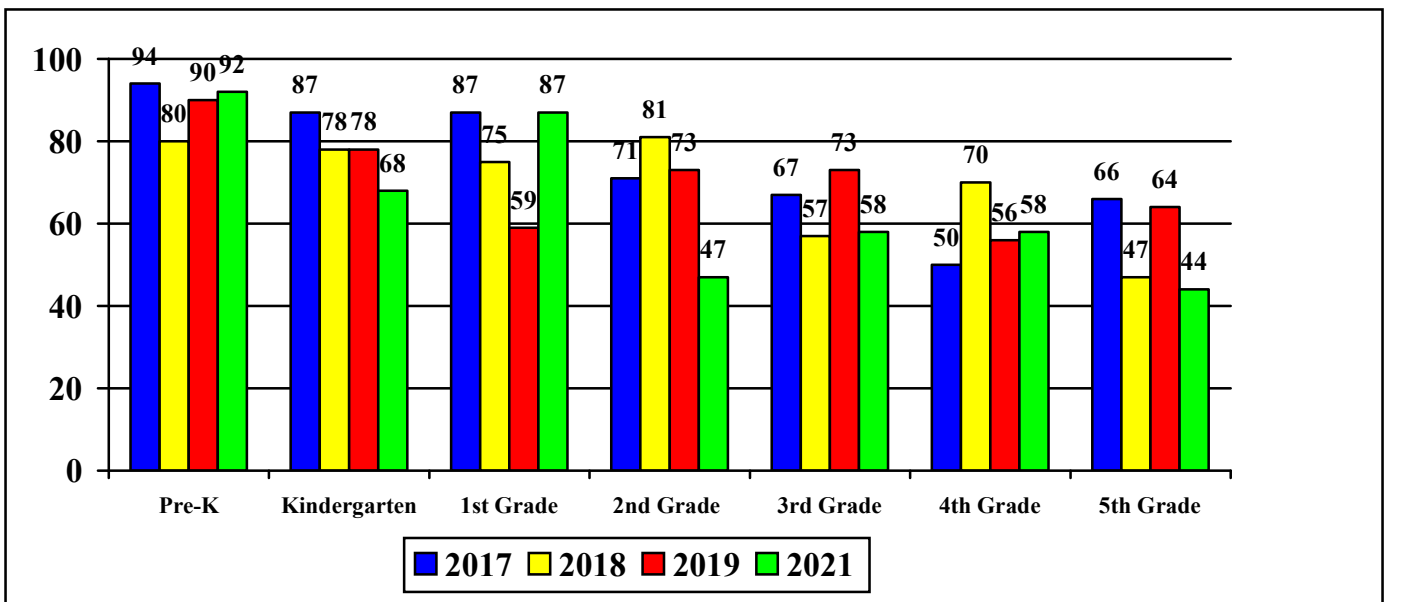

**CCPS Elementary Mathematics Assessment Data
May 2017/2018/2019/2021 Mean Score – William Winchester Elementary**

**CCPS Elementary Mathematics Assessment Data
May 2017/2018/2019/2021 Percent of Students Meeting County Standard Score
William Winchester Elementary**