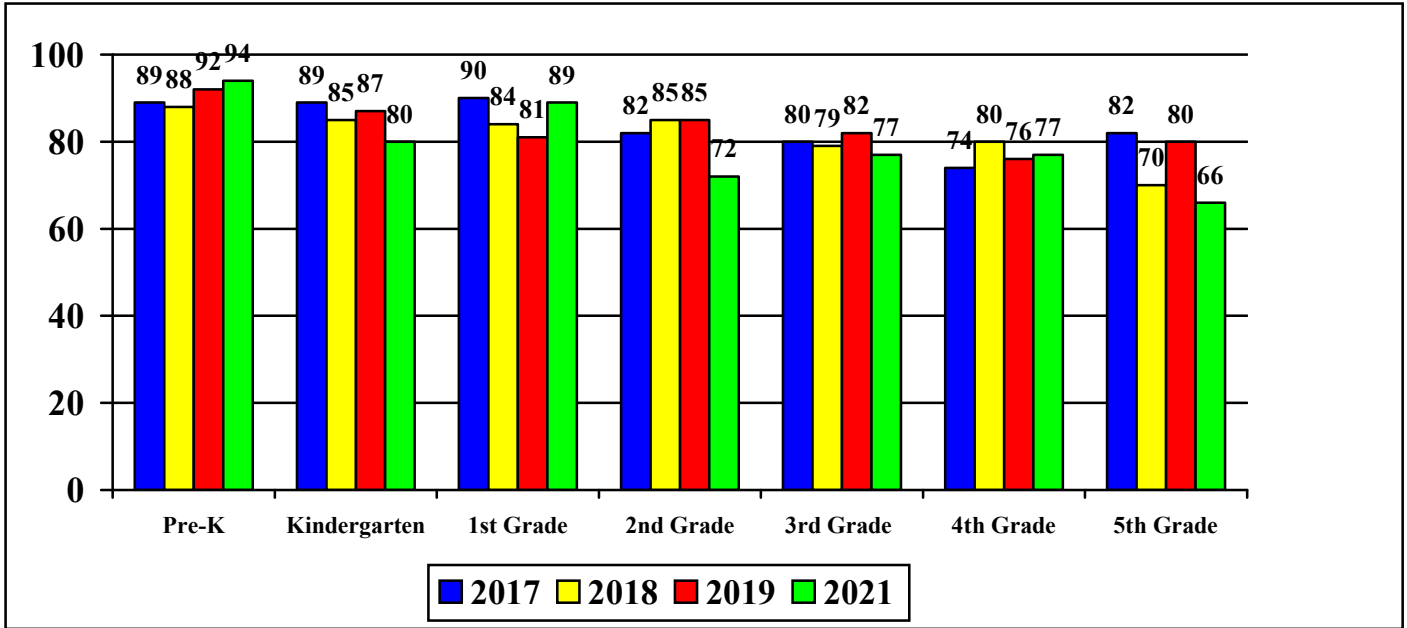

**CCPS Elementary Mathematics Assessment Data
May 2017/2018/2019/2021 Mean Score – William Winchester Elementary**

**CCPS Elementary Mathematics Assessment Data
May 2017/2018/2019/2021 Percent of Students Meeting County Standard Score
William Winchester Elementary**