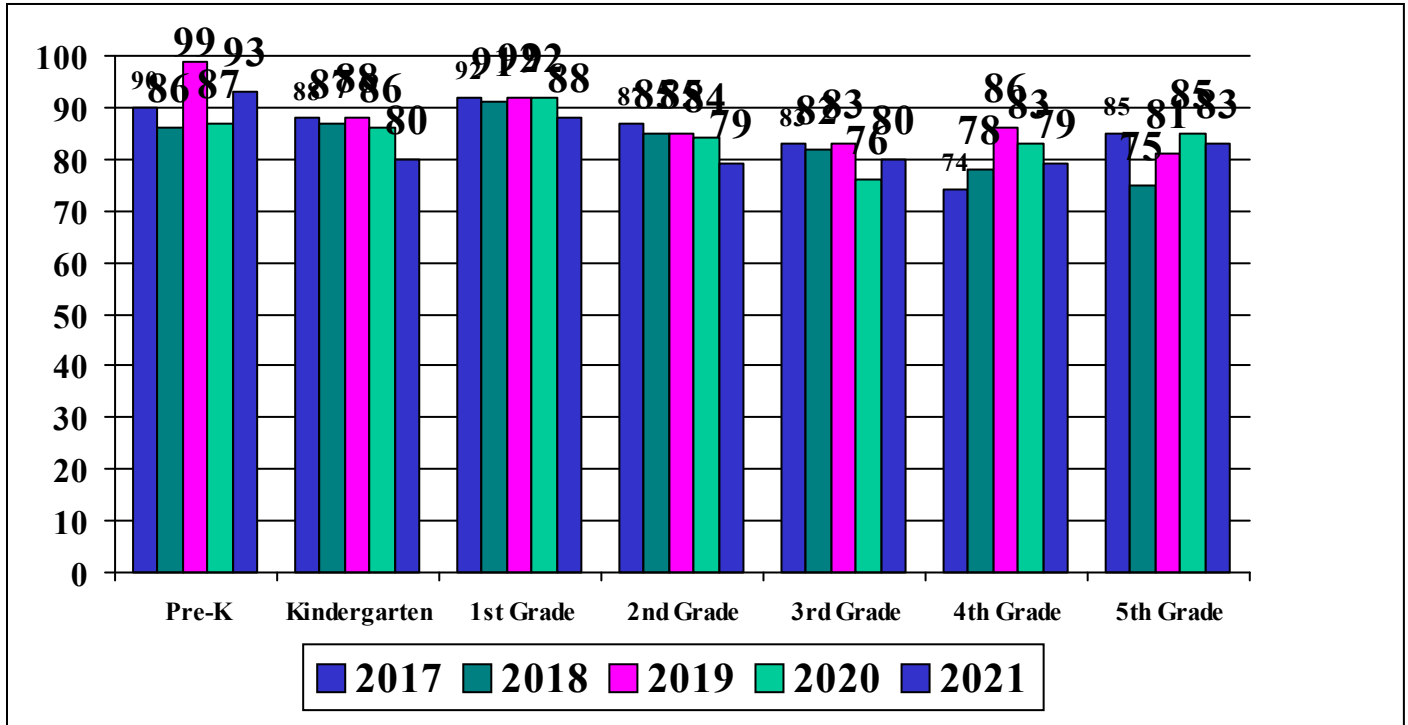

**CCPS Elementary Mathematics Assessment Data  
January 2017/2018/2019/2020/2021 Mean Score - Winfield**

**CCPS Elementary Mathematics Assessment Data  
January 2017/2018/2019/2020/2021 Percent of Students Meeting County Standard Score  
Winfield**