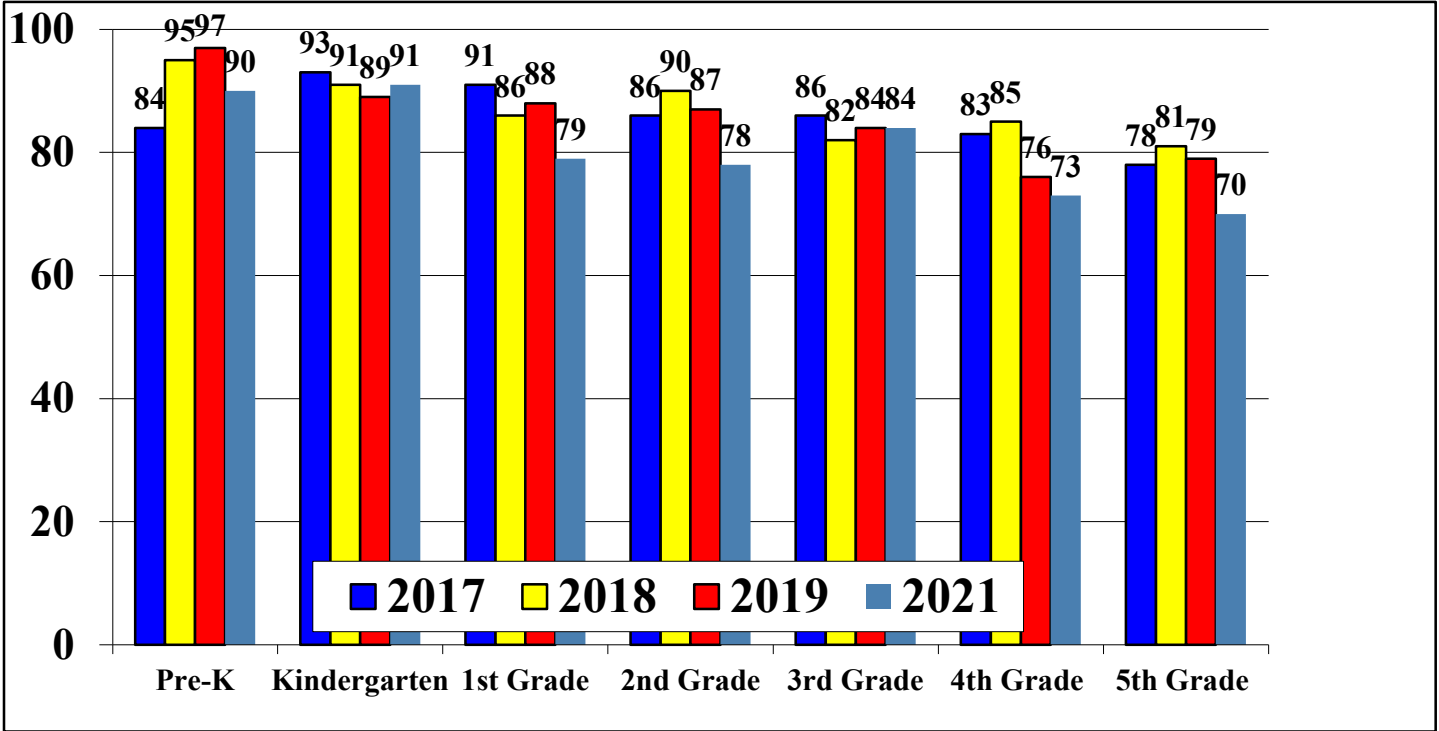

**CCPS Elementary Mathematics Assessment Data  
May 2017 /2018/2019/2021 Mean Score – Westminster Elementary**

**CCPS Elementary Mathematics Assessment Data  
2017 /2018/2019/2021 Percent of Students Meeting County Standard Score  
Westminster Elementary**