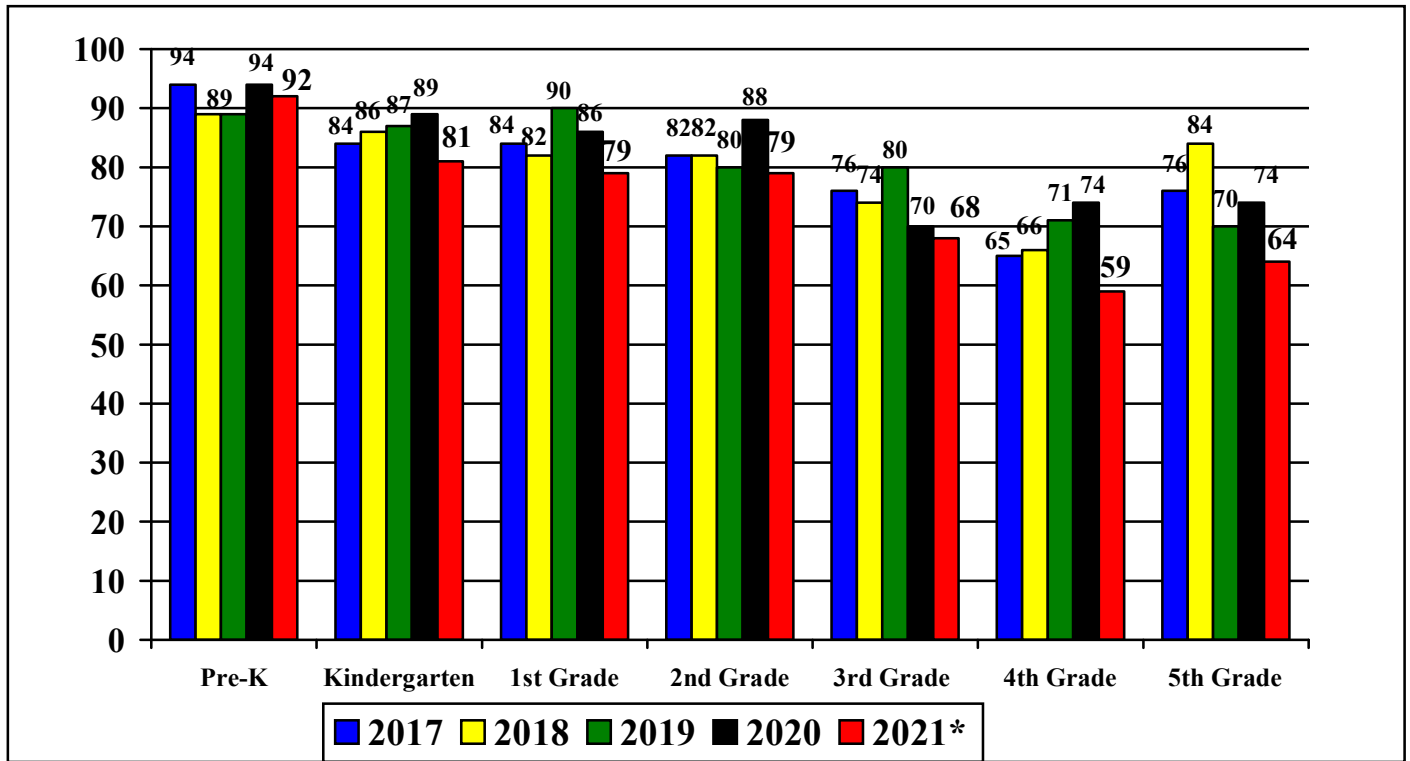

CCPS Elementary Mathematics Assessment Data January 2017-2021 Mean Score – Taneytown

CCPS Elementary Mathematics Assessment Data January 2017-2021 Percent of Students Meeting County Standard Score Taneytown