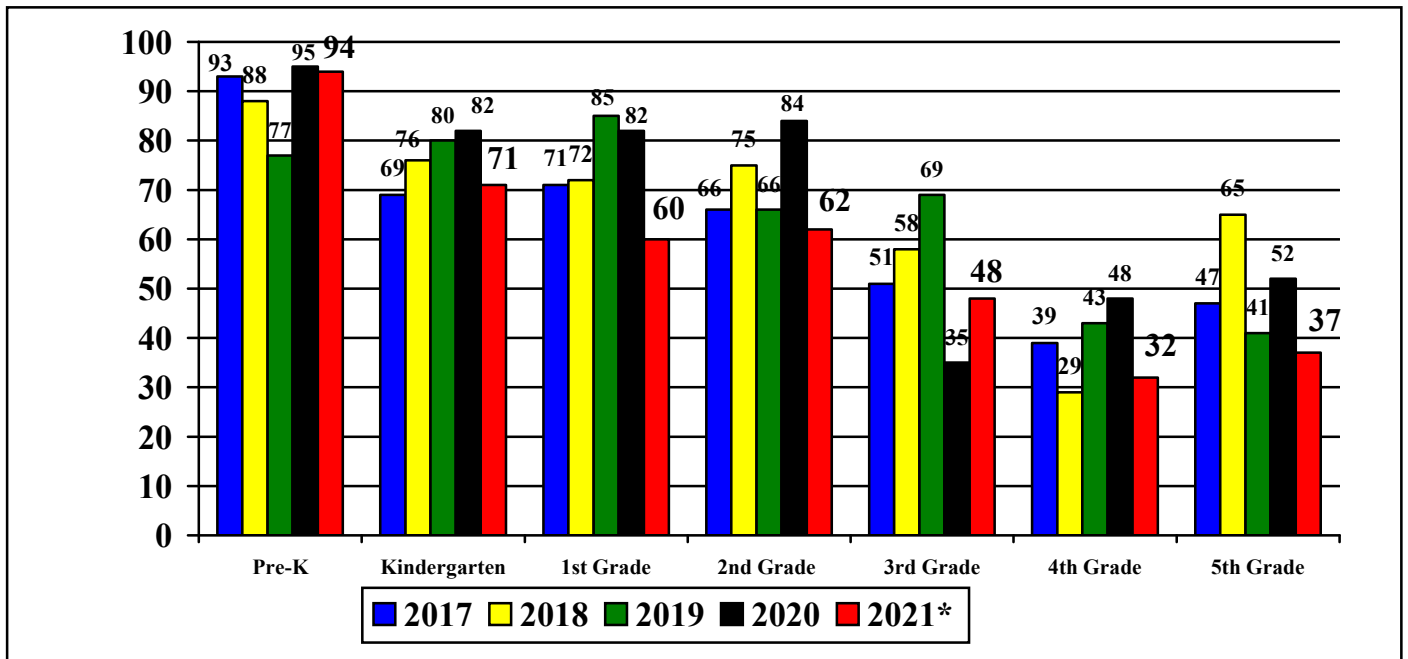

CCPS Elementary Mathematics Assessment Data January 2017-2021 Mean Score – Taneytown

CCPS Elementary Mathematics Assessment Data January 2017-2021 Percent of Students Meeting County Standard Score Taneytown