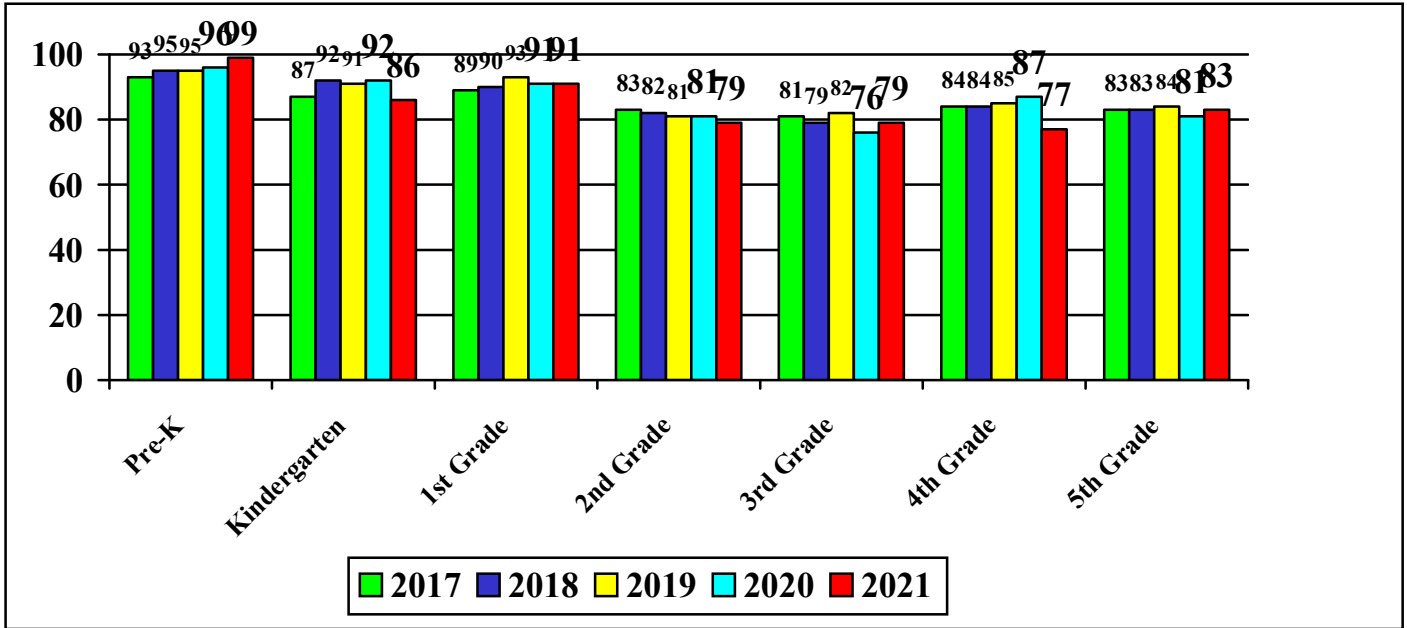

**CCPS Elementary Mathematics Assessment Data
January 2017-2021 Mean Score - Sandymount**

**CCPS Elementary Mathematics Assessment Data
January 2017-2021 Percent of Students Meeting County Standard Score
Sandymount**