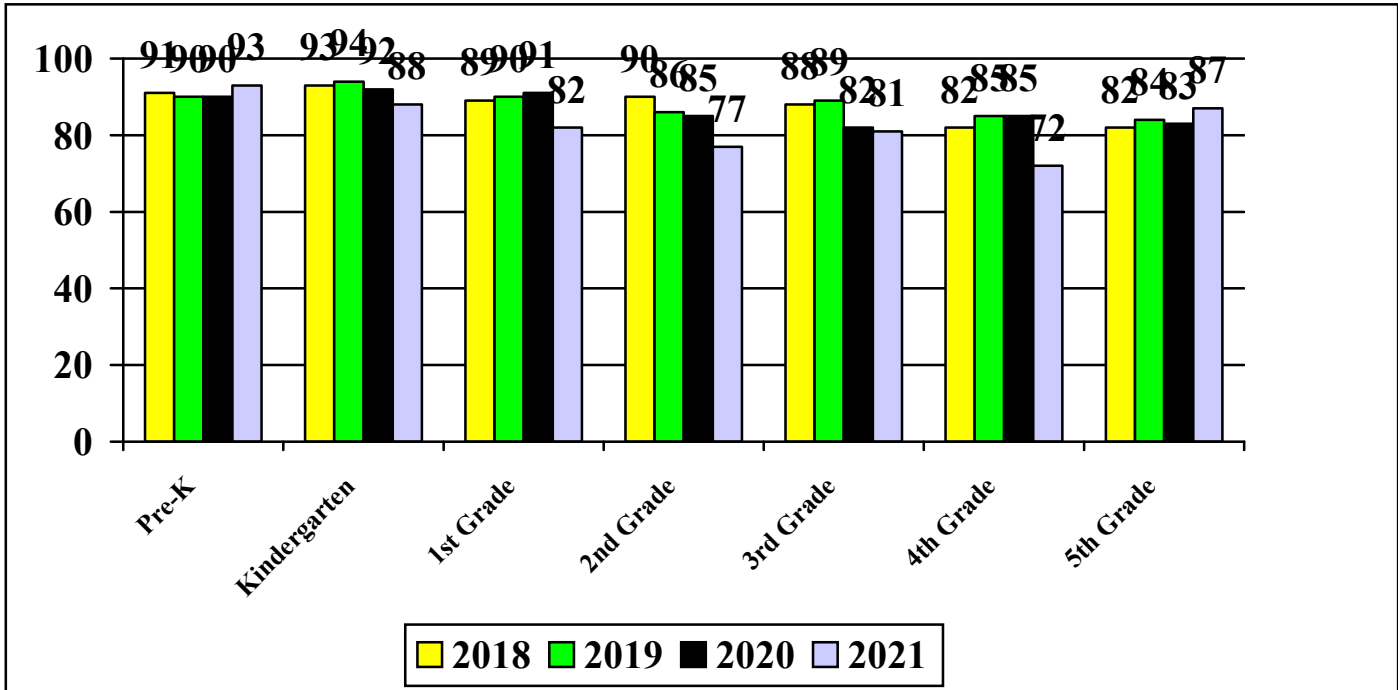

**Spring Garden Mathematics Assessment Data
 January 2018-2021 Mean Score**

**Spring Garden Mathematics Assessment Data
 January 2018-2021 Percent of Students Meeting Standard Score of 80% or above**