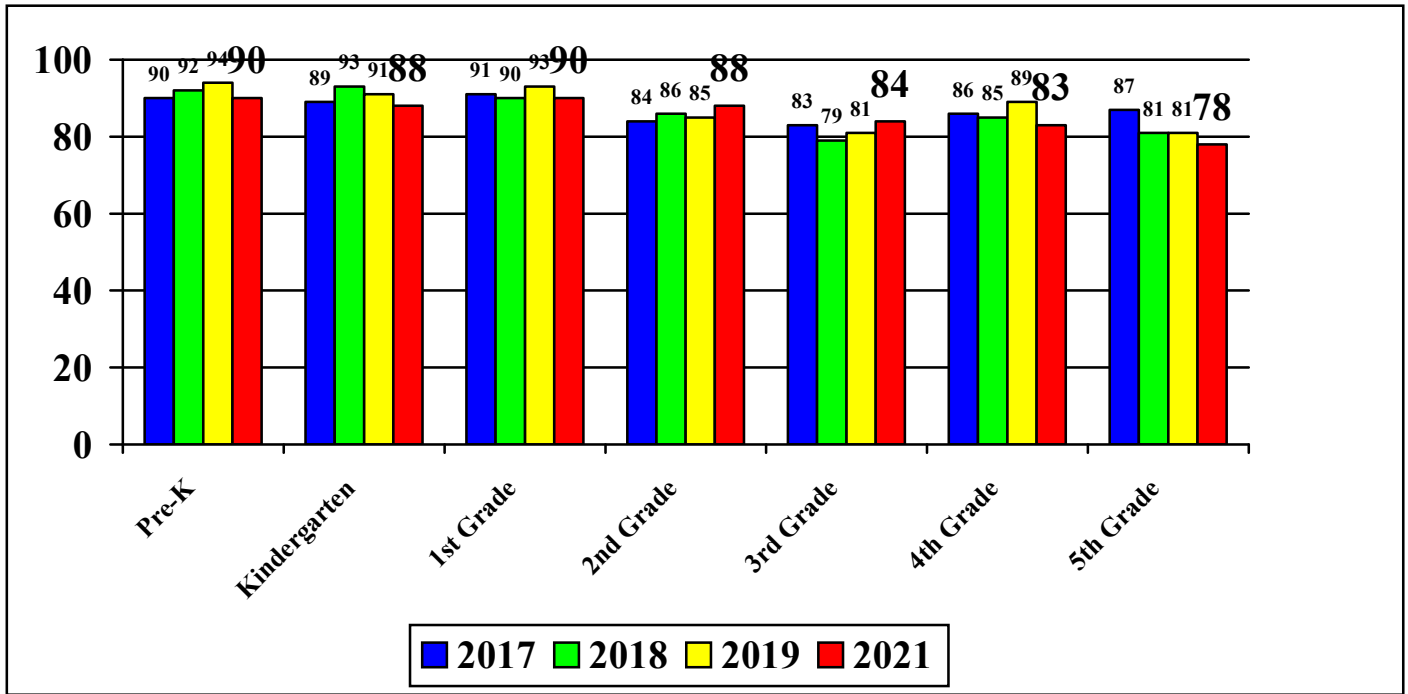

**CCPS Elementary Mathematics Assessment Data  
May 2017/2018/2019/2021 Mean Score Comparison – Sandymount**

**CCPS Elementary Mathematics Assessment Data  
May 2017/2018/2019/2021 Comparison  
Percent of Students Scoring At or Above County Standard (80%)  
Sandymount**