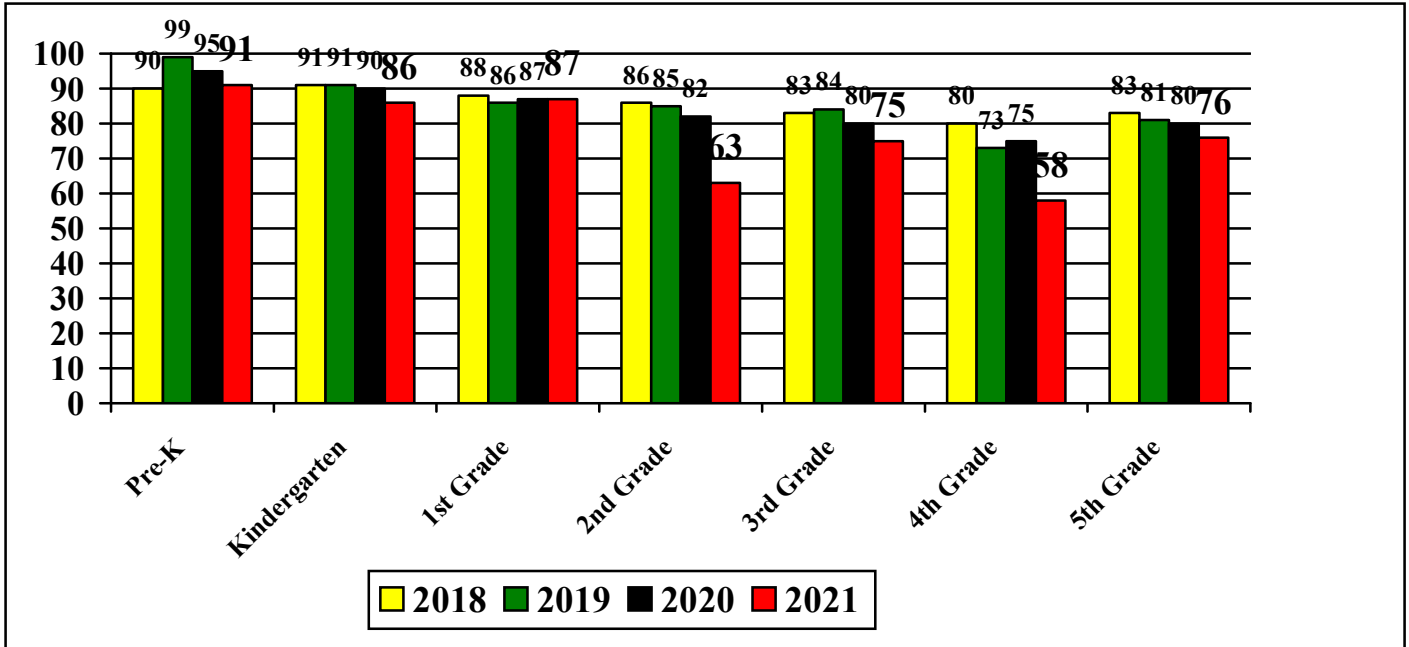

**CCPS Elementary Mathematics Assessment Data  
January 2018/2019/2020/2021 Mean Score – Westminster Elementary**

**CCPS Elementary Mathematics Assessment Data  
January 2018/2019 /2020/2021 Percent of Students Meeting County Standard Score  
Westminster Elementary**