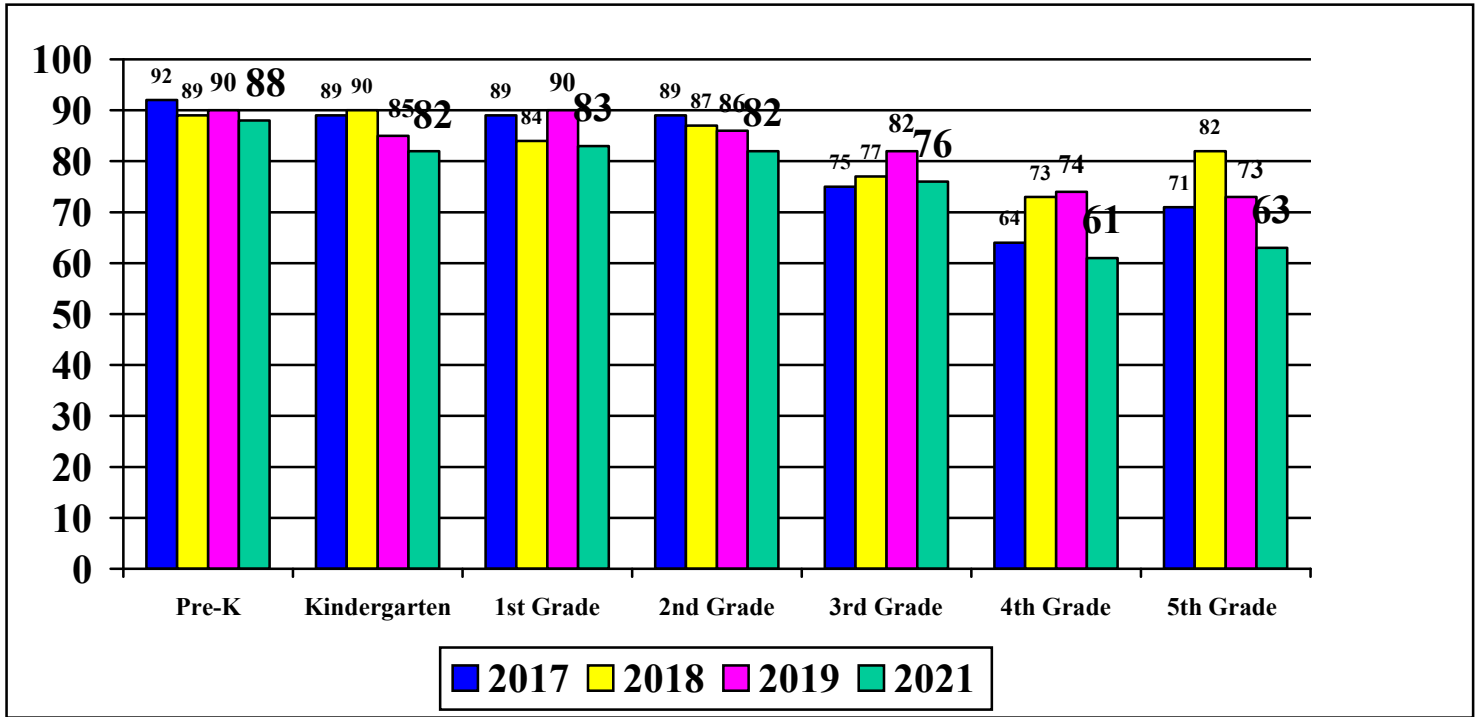

**CCPS Elementary Mathematics Assessment Data
May 2017-2021 Mean Score – Taneytown Elementary School**

**CCPS Elementary Mathematics Assessment Data
May 2017-2021 Percent of Students Meeting County Standard Score
Taneytown Elementary School**