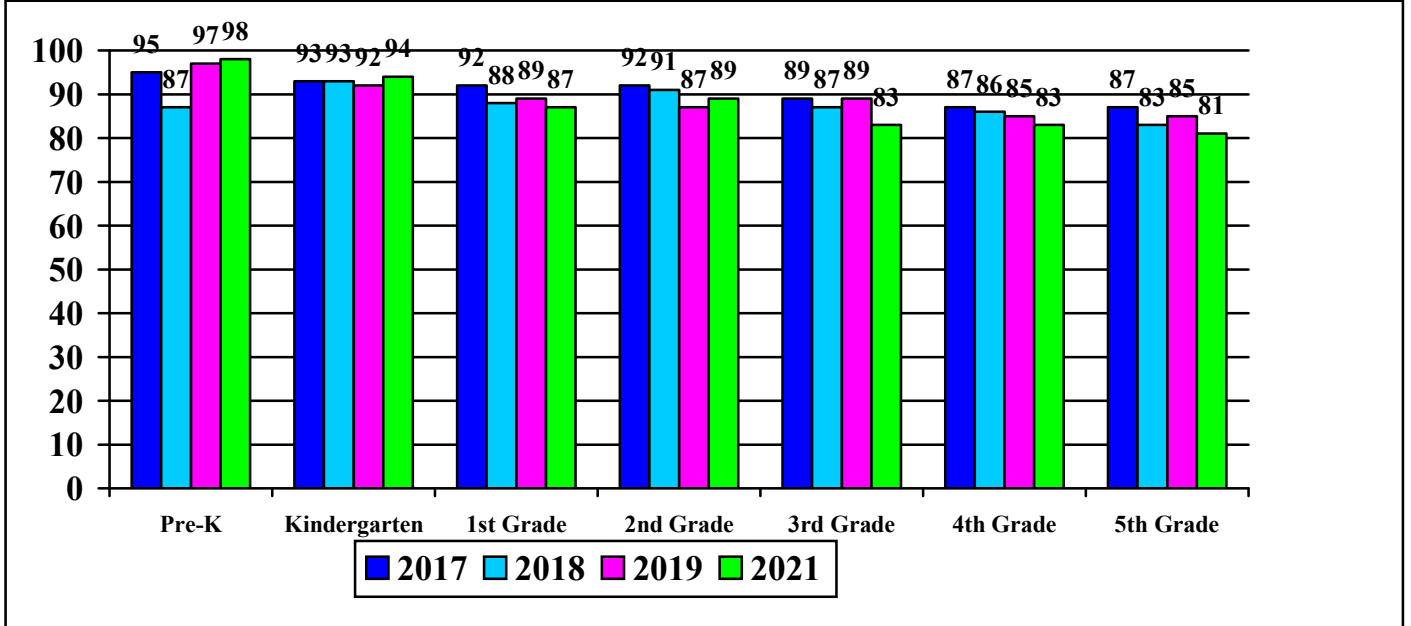

CCPS Elementary Mathematics Assessment Data
May 2017/2018/2019/2021
Mean Score
Parr's Ridge and Mount Airy Elementary

CCPS Elementary Mathematics Assessment Data
May 2017/2018/2019/2021
Percent of Students Meeting County Standard Score
Parr's Ridge and Mount Airy Elementary