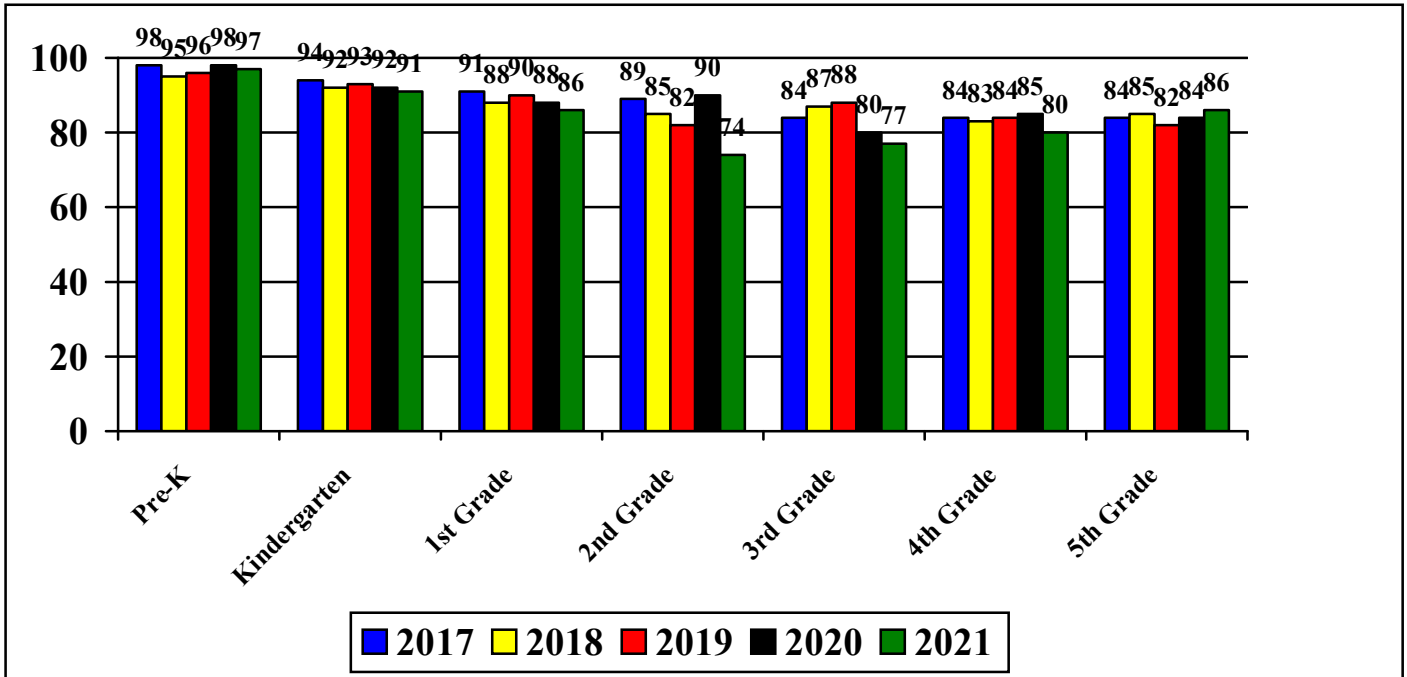

**CCPS Elementary Mathematics Assessment Data
January 2017/2018/2019/2020/2021 Mean Score – Parr’s Ridge and Mount Airy
Elementary**

**CCPS Elementary Mathematics Assessment Data
January 2017/2018/2019/2020/2021 Percent of Students Meeting County Standard Score
Parr’s Ridge and Mount Airy Elementary**