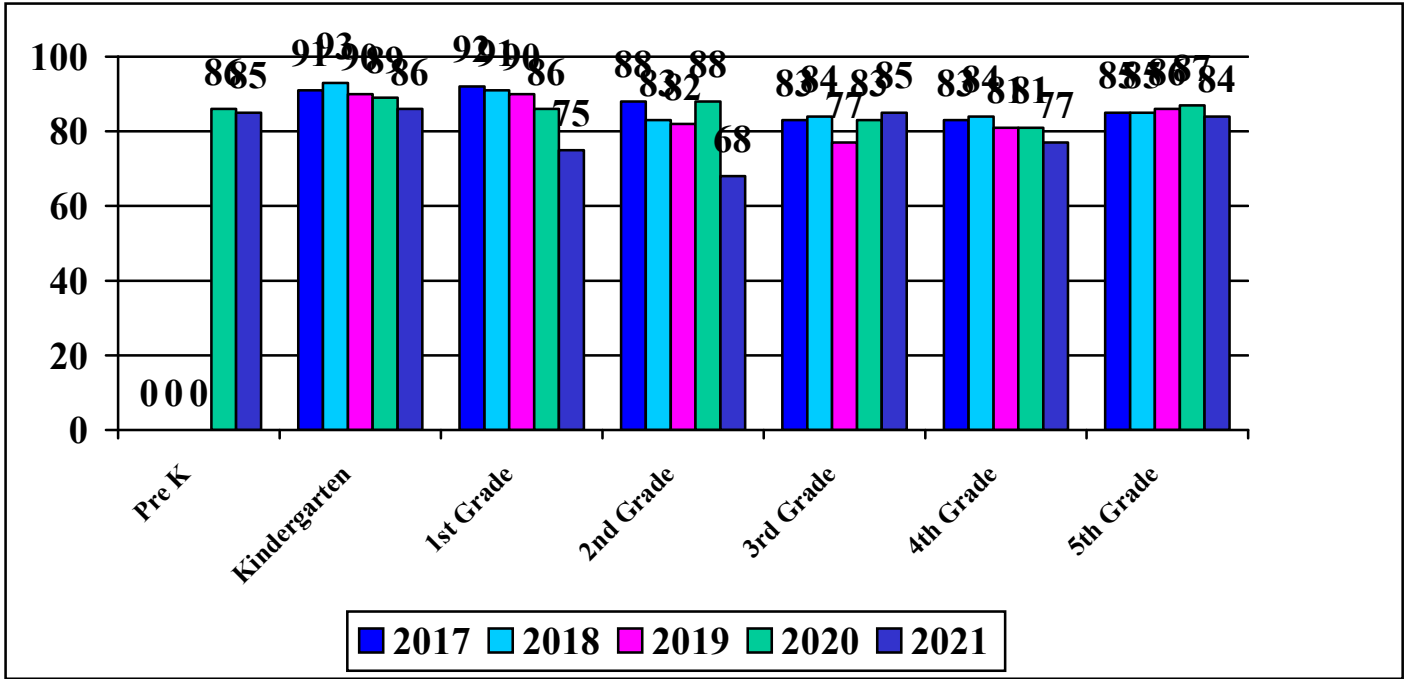

**Piney Ridge Elementary Mathematics Assessment Data
 January 2017/2018/2019/2020/2021 Mean Score**

**Piney Ridge Elementary Mathematics Assessment Data
 January 2017/2018/2019/2020/2021 Percent of Students Meeting County Standard Score**