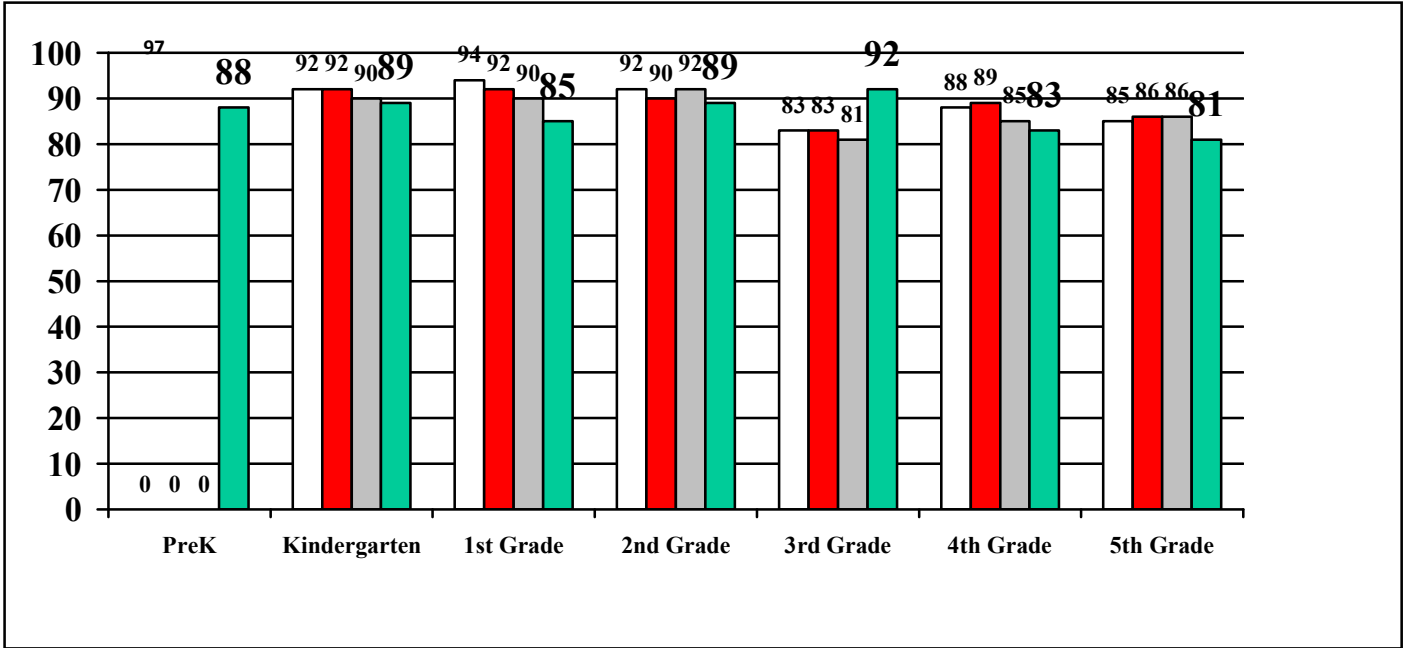

**CCPS Elementary Mathematics Assessment Data
May 2017/2018/2019/2021 Mean Score – Piney Ridge Elementary School**

**CCPS Elementary Mathematics Assessment Data
May 2017/2018/2019/2021 Percent of Students Meeting County Standard Score
Piney Ridge Elementary School**