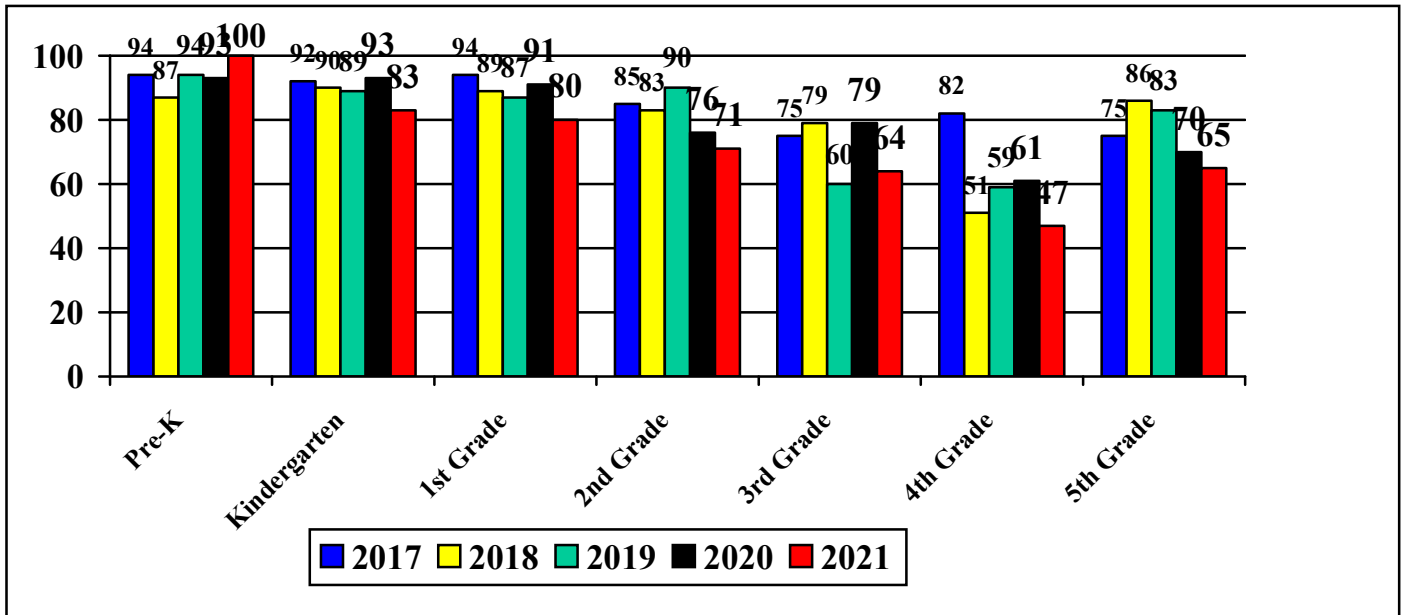

***Mechanicsville Mathematics Assessment Data  
January 2017-2021 Mean Score***

***Mechanicsville Mathematics Assessment Data  
January 2017 – 2021 Percent of Students Meeting Standard Score***

\* Note: 2021 data reflects student learning and assessment within virtual and hybrid models of instruction.