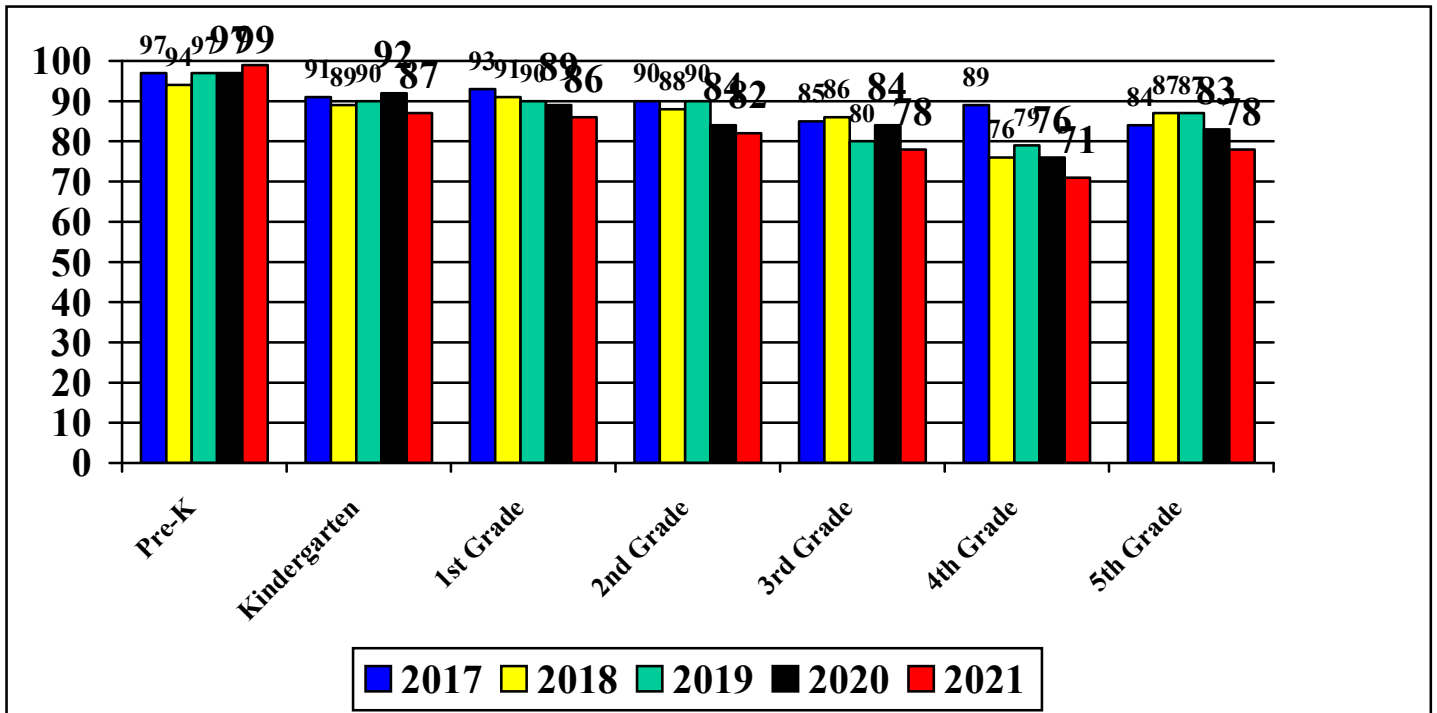

***Mechanicsville Mathematics Assessment Data  
January 2017-2021 Mean Score***

***Mechanicsville Mathematics Assessment Data  
January 2017 – 2021 Percent of Students Meeting Standard Score***

\* Note: 2021 data reflects student learning and assessment within virtual and hybrid models of instruction.