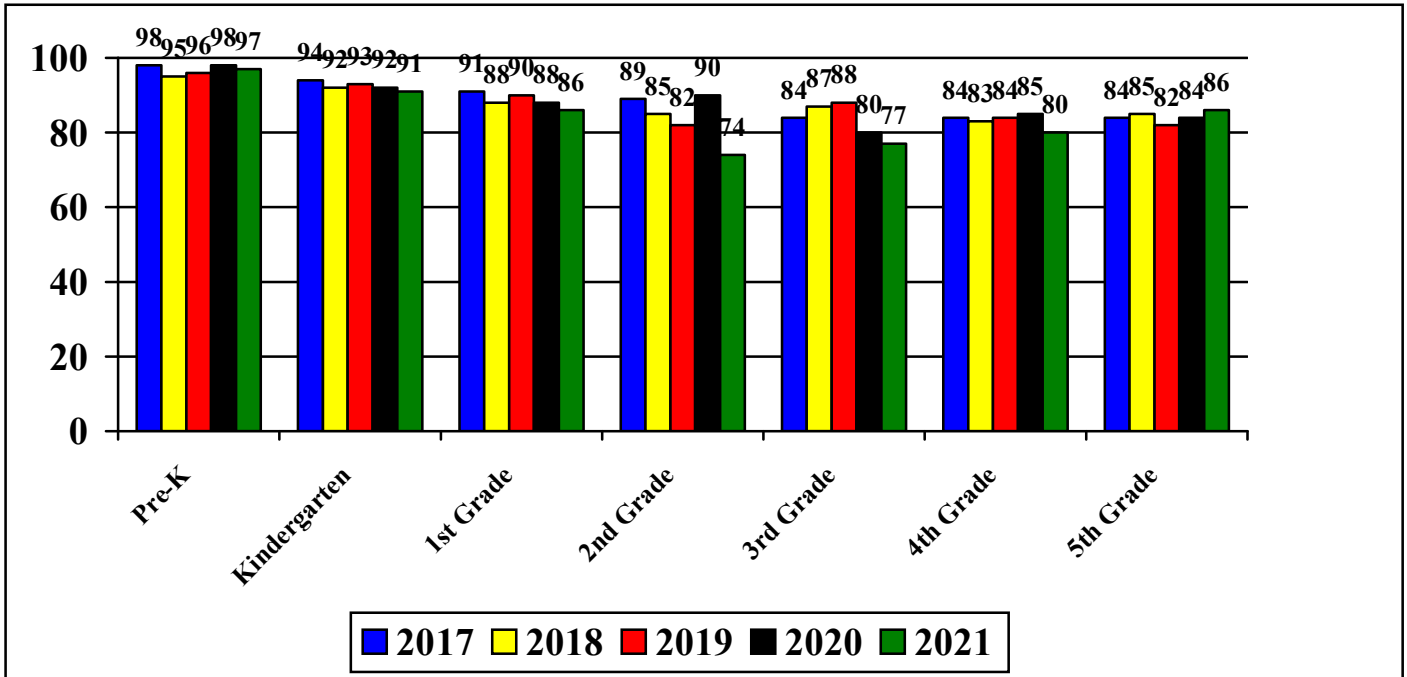

**CCPS Elementary Mathematics Assessment Data  
January 2017/2018/2019/2020/2021 Mean Score – Parr's Ridge and Mount Airy  
Elementary**

**CCPS Elementary Mathematics Assessment Data  
January 2017/2018/2019/2020/2021 Percent of Students Meeting County Standard Score  
Parr's Ridge and Mount Airy Elementary**