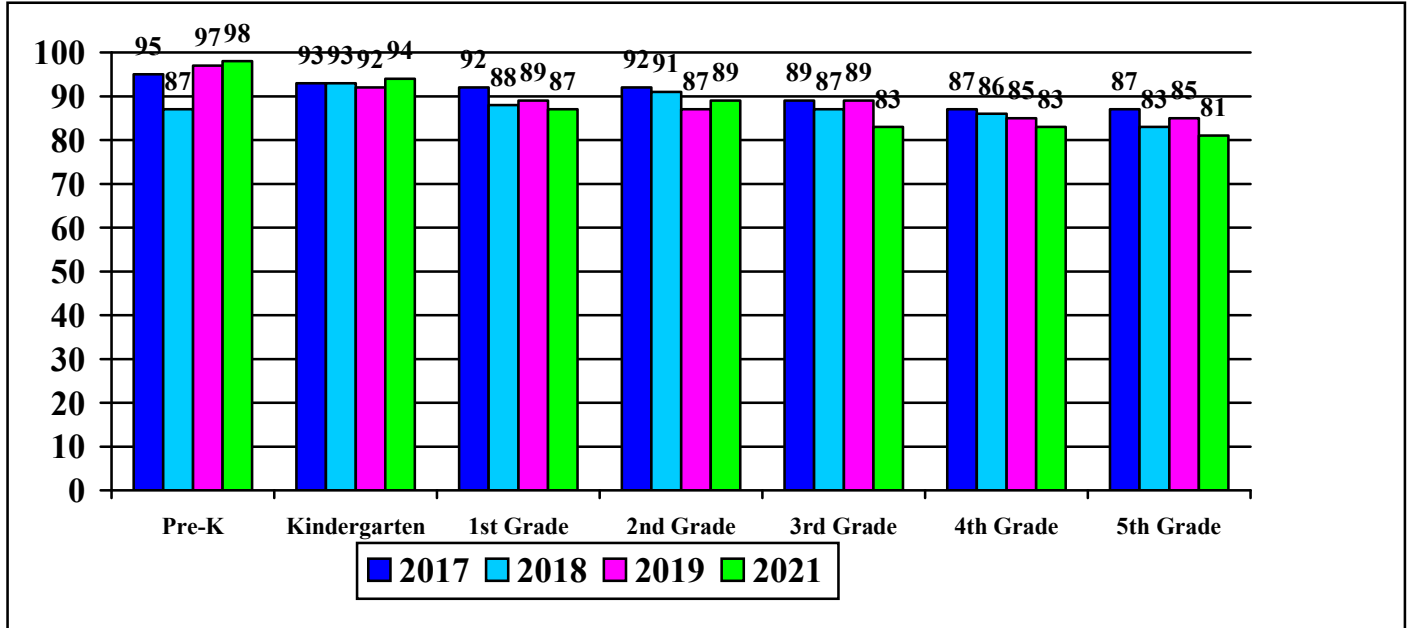

CCPS Elementary Mathematics Assessment Data
May 2017/2018/2019/2021
Mean Score
Parr's Ridge and Mount Airy Elementary

CCPS Elementary Mathematics Assessment Data
May 2017/2018/2019/2021
Percent of Students Meeting County Standard Score
Parr's Ridge and Mount Airy Elementary