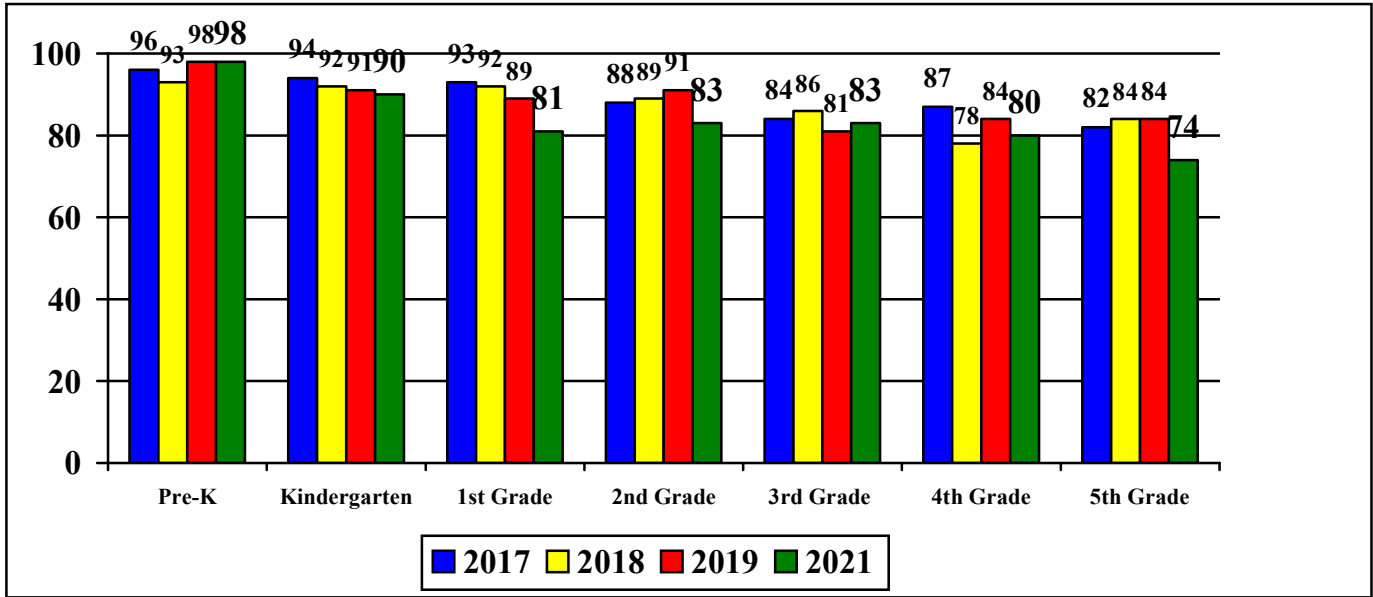

**CCPS Elementary Mathematics Assessment Data**  
**May /2017/2018/2019/2021 Mean Score – Mechanicsville Elementary**

**CCPS Elementary Mathematics Assessment Data**  
**May 2017/2018/2019/2021 Percent of Students Meeting County Standard Score**  
**Mechanicsville Elementary**