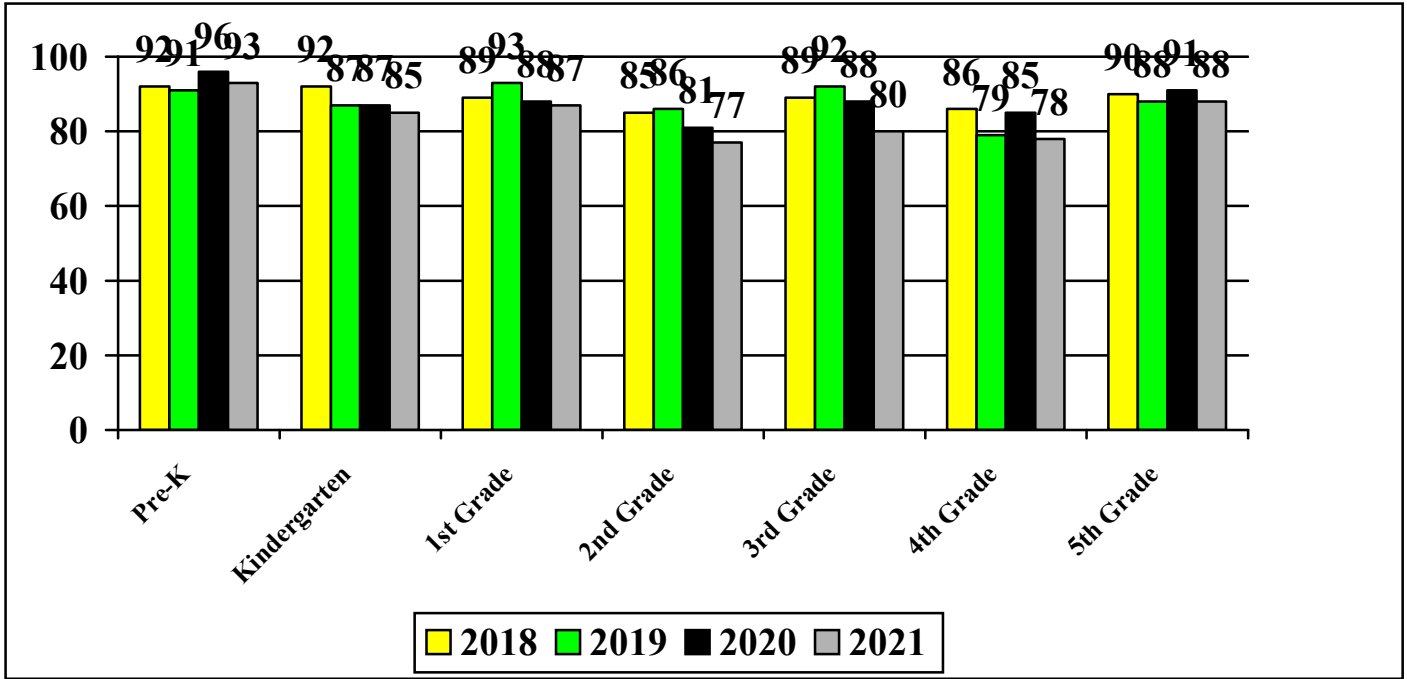

**Hampstead Elementary Mathematics Assessment Data
 January 2018-2021 Mean Score**

**Hampstead Elementary Mathematics Assessment Data
 January 2018-2021 Percent of Students Meeting County Standard Score**