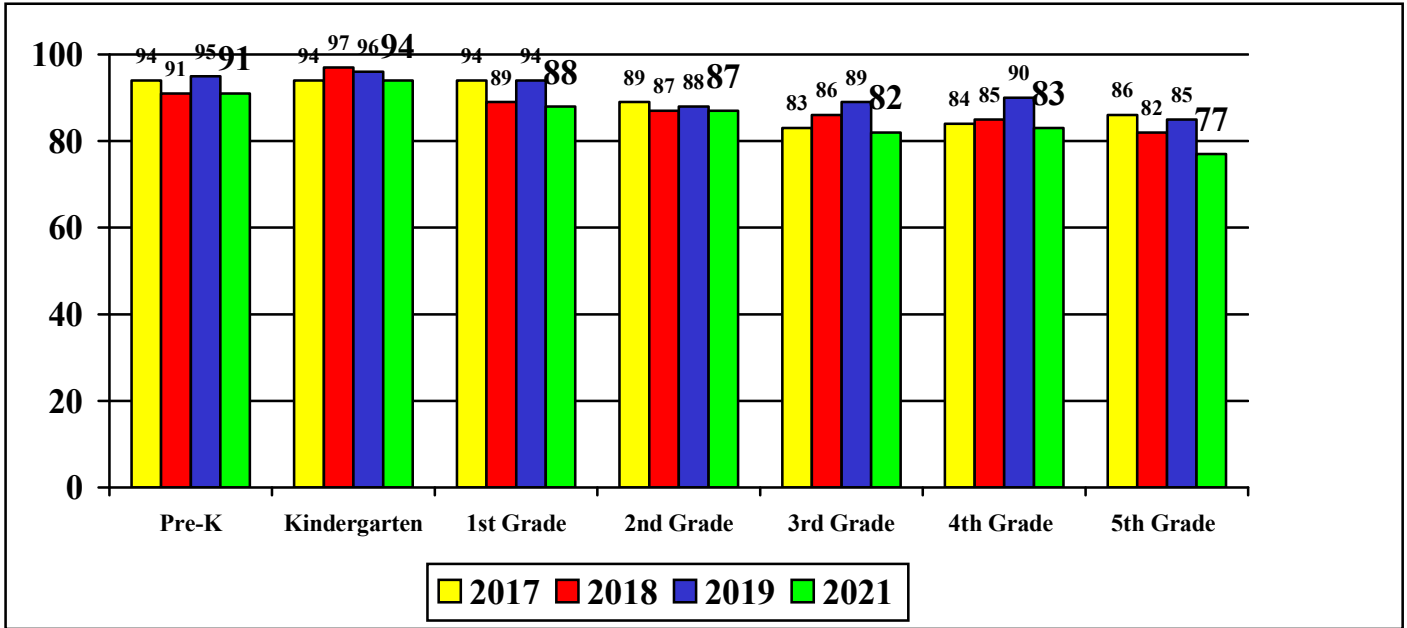

**CCPS Elementary Mathematics Assessment Data
May 2017/2018/2019/2021 Mean Score – Linton Springs**

**CCPS Elementary Mathematics Assessment Data
May 2017/2018/2019/2021 Percent of Students Meeting County Standard Score
Linton Springs**