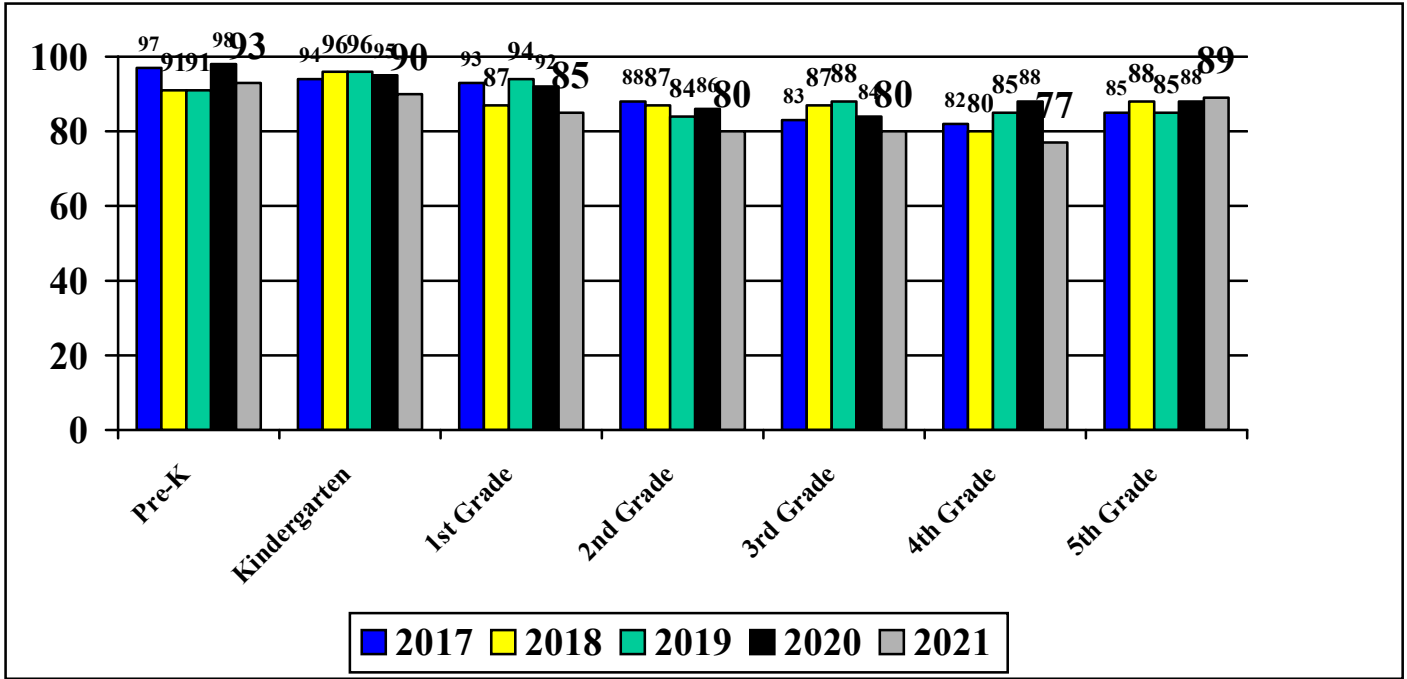

**CCPS Elementary Mathematics Assessment Data
January 2017-2021 Mean Score – Linton Springs**

**CCPS Elementary Mathematics Assessment Data
January 2017-2021 Percent of Students Meeting County Standard Score –
Linton Springs**