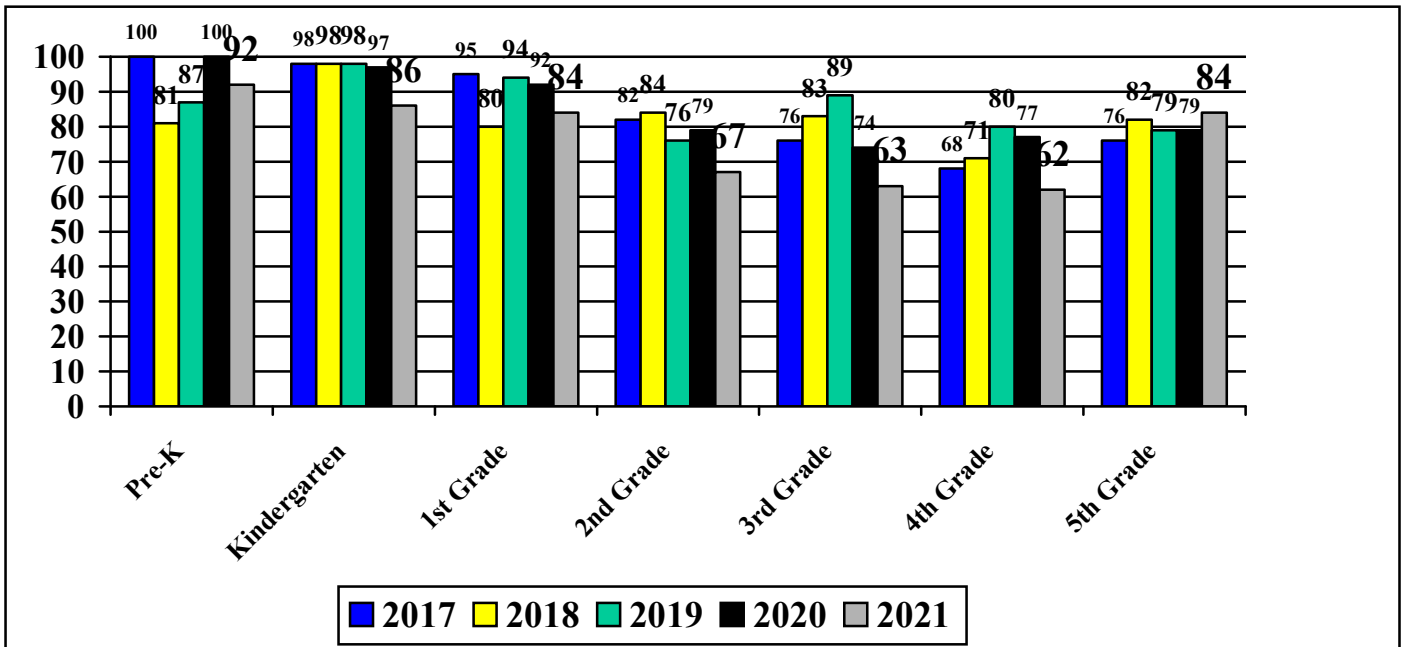

**CCPS Elementary Mathematics Assessment Data
January 2017-2021 Mean Score – Linton Springs**

**CCPS Elementary Mathematics Assessment Data
January 2017-2021 Percent of Students Meeting County Standard Score –
Linton Springs**