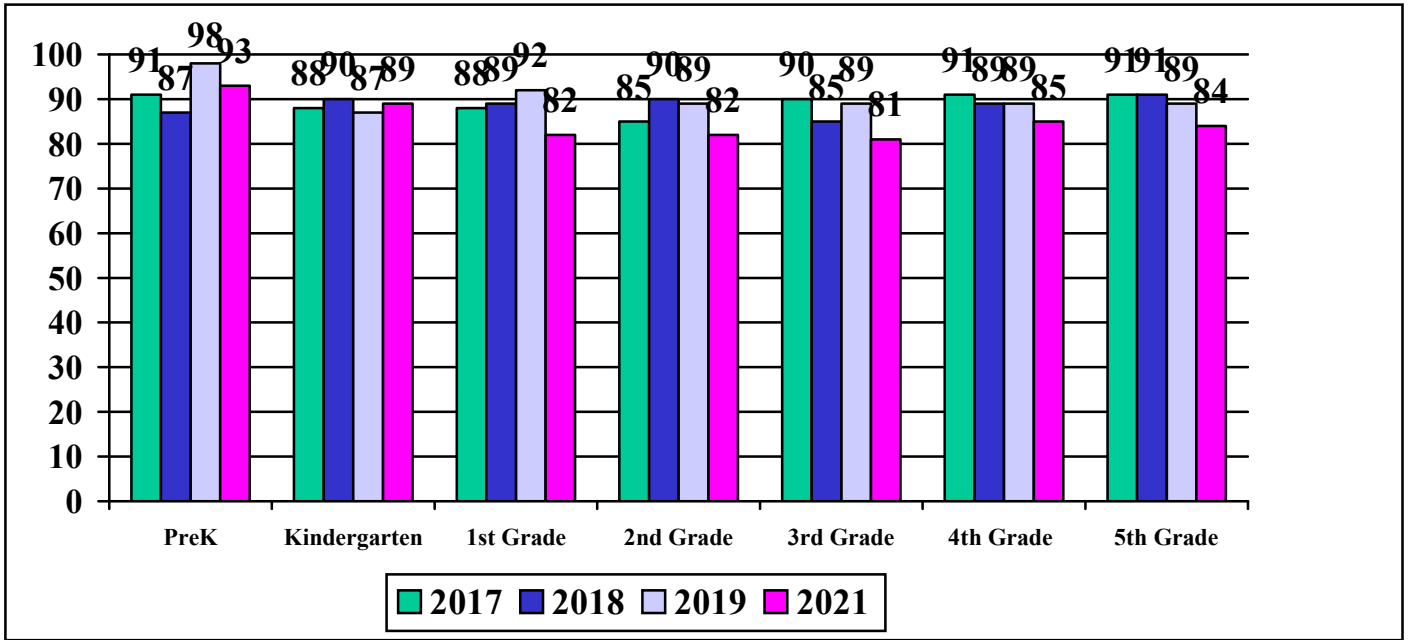

**Hampstead Elementary Mathematics Assessment Data  
 May 2017-2021 Mean Score (2020 not assessed)**

**Hampstead Elementary Mathematics Assessment Data  
 May 2017- 2021 (2020 not assessed)  
 Percent of Students Meeting County Standard Score of 80%**