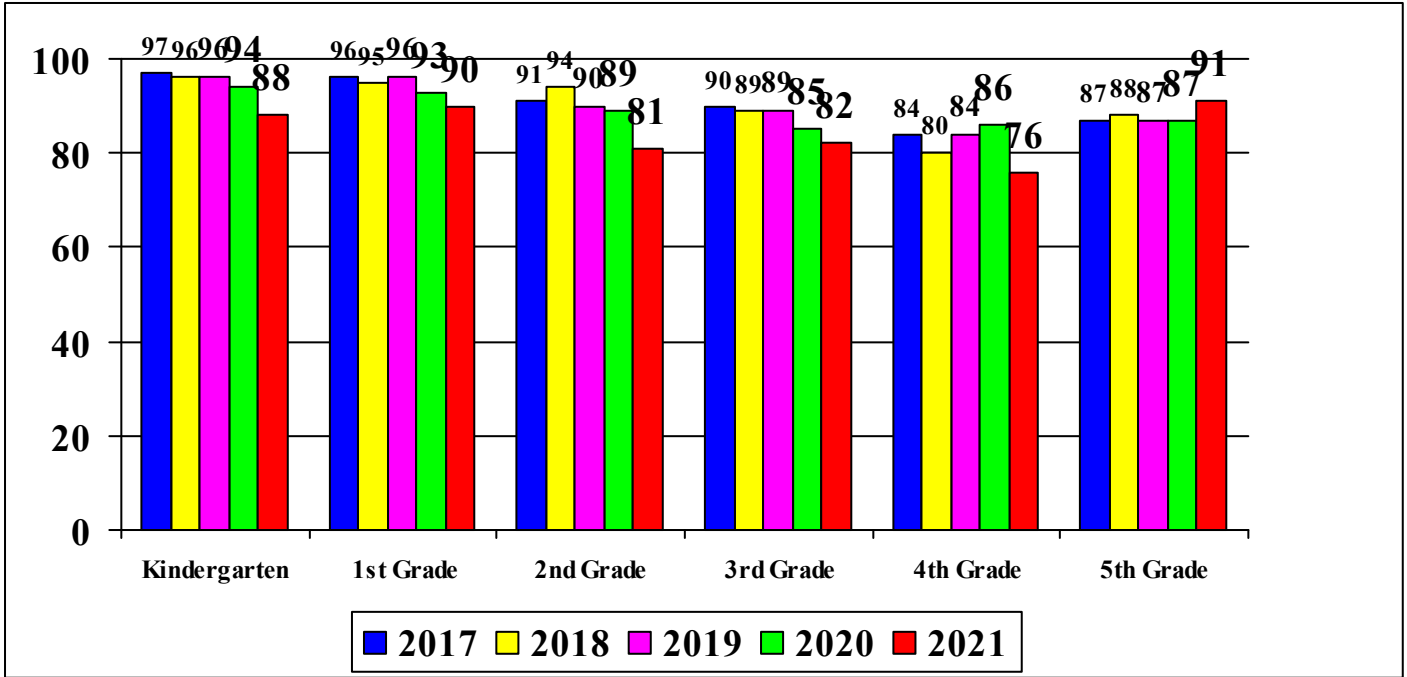

**CCPS Elementary Mathematics Assessment Data
January 2017 – 2021 Mean Score - Freedom**

**CCPS Elementary Mathematics Assessment Data
January 2017 - 2021 Percent of Students Meeting County Standard Score - Freedom**