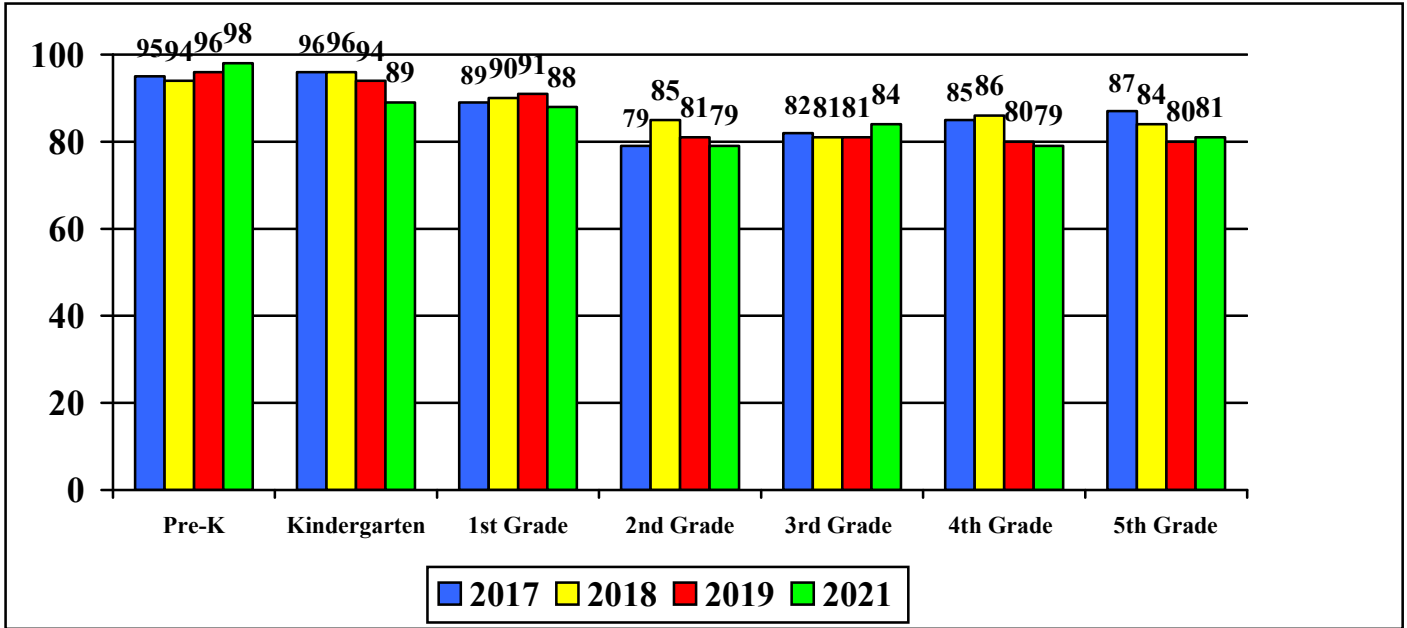

**CCPS Elementary Mathematics Assessment Data
May 2017/2018/2019/2021 Mean Score – Elmer Wolfe Elementary**

**CCPS Elementary Mathematics Assessment Data
May 2017/2018/2019/2021 Percent of Students Meeting County Standard Score
Elmer Wolfe Elementary**